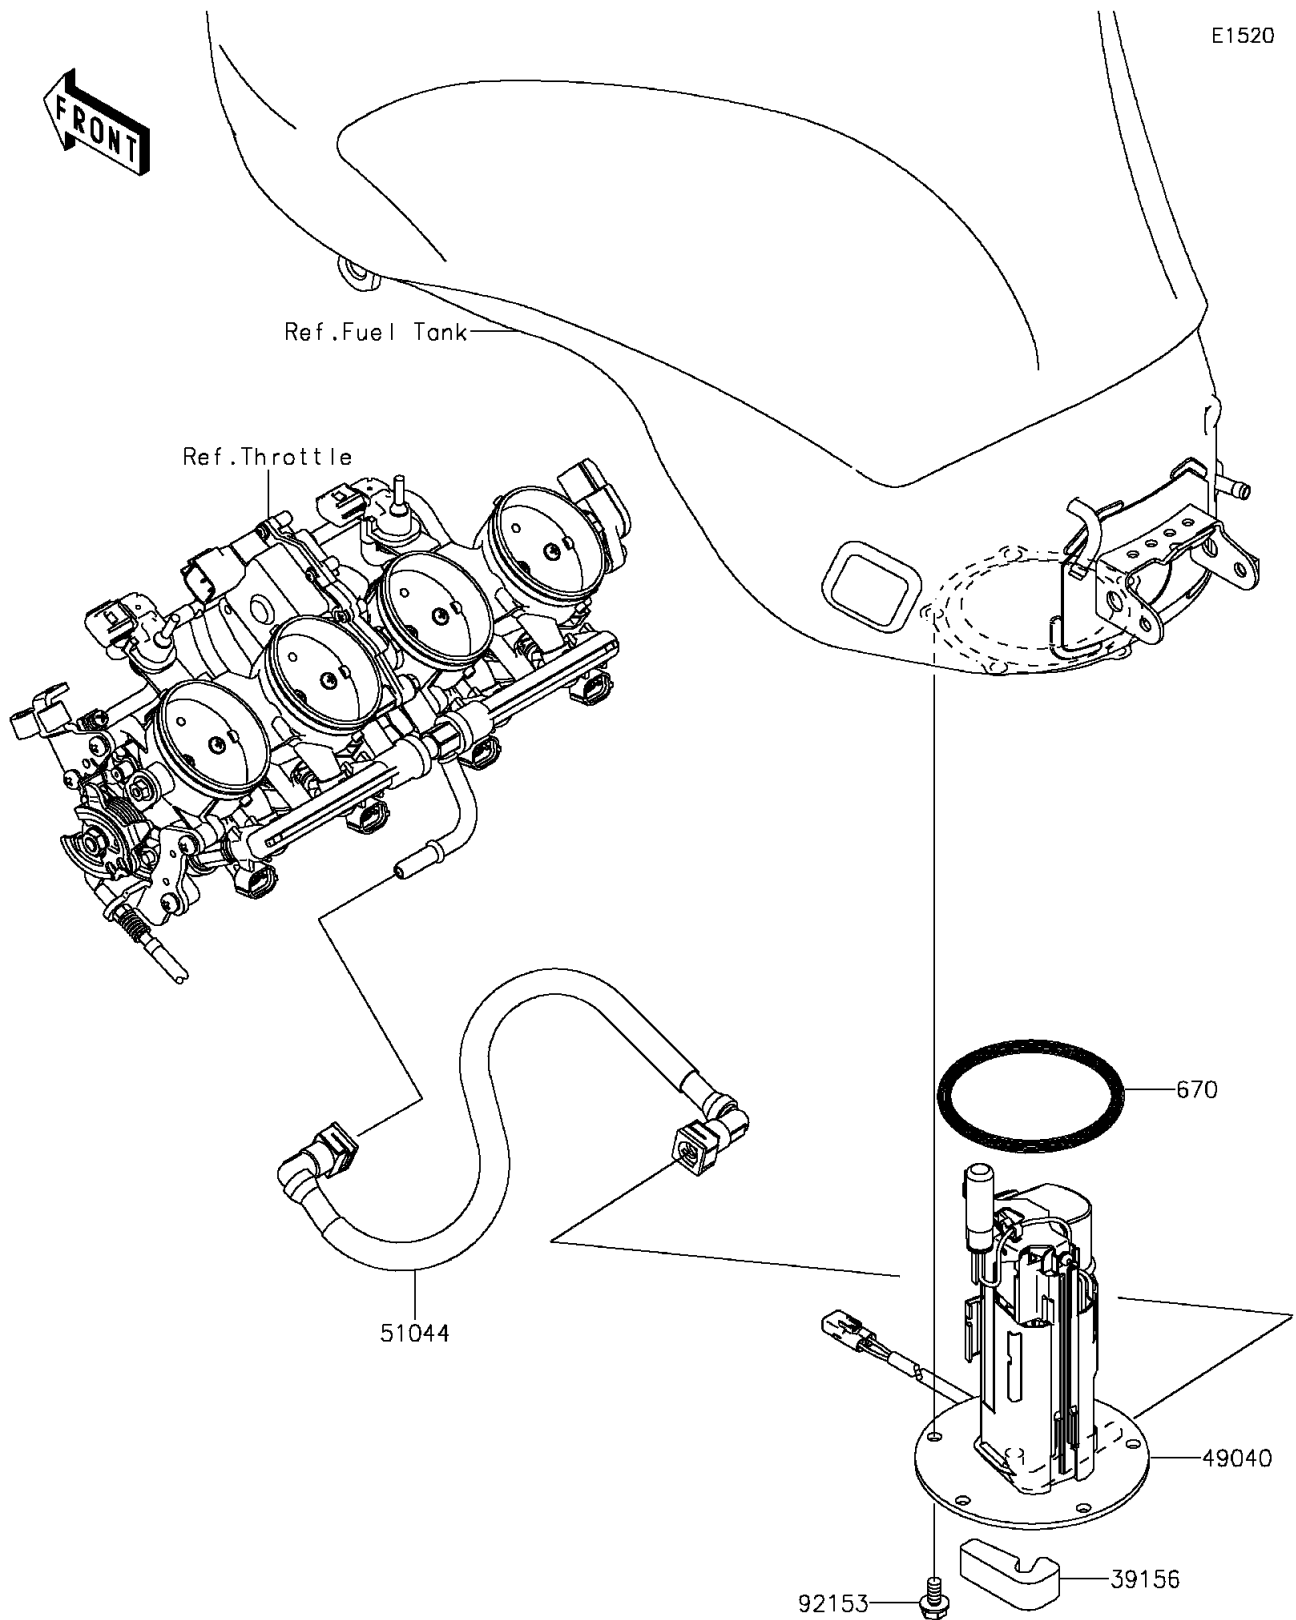

2013 NINJA® ZX™-6R ABS PARTS DIAGRAM

Fuel Pump

2013 NINJA® ZX™-6R ABS PARTS LIST

Fuel Pump

ITEM NAME	PART NUMBER	QUANTITY
O RING (Ref # 670)	670E5075	1
PAD,FUEL PUMP (Ref # 39156)	39156-0991	1
PUMP-FUEL (Ref # 49040)	49040-0023	1
TUBE-ASSY,FUEL (Ref # 51044)	51044-0745	1
BOLT,FLANGED,6X12 (Ref # 92153)	92153-1295	1