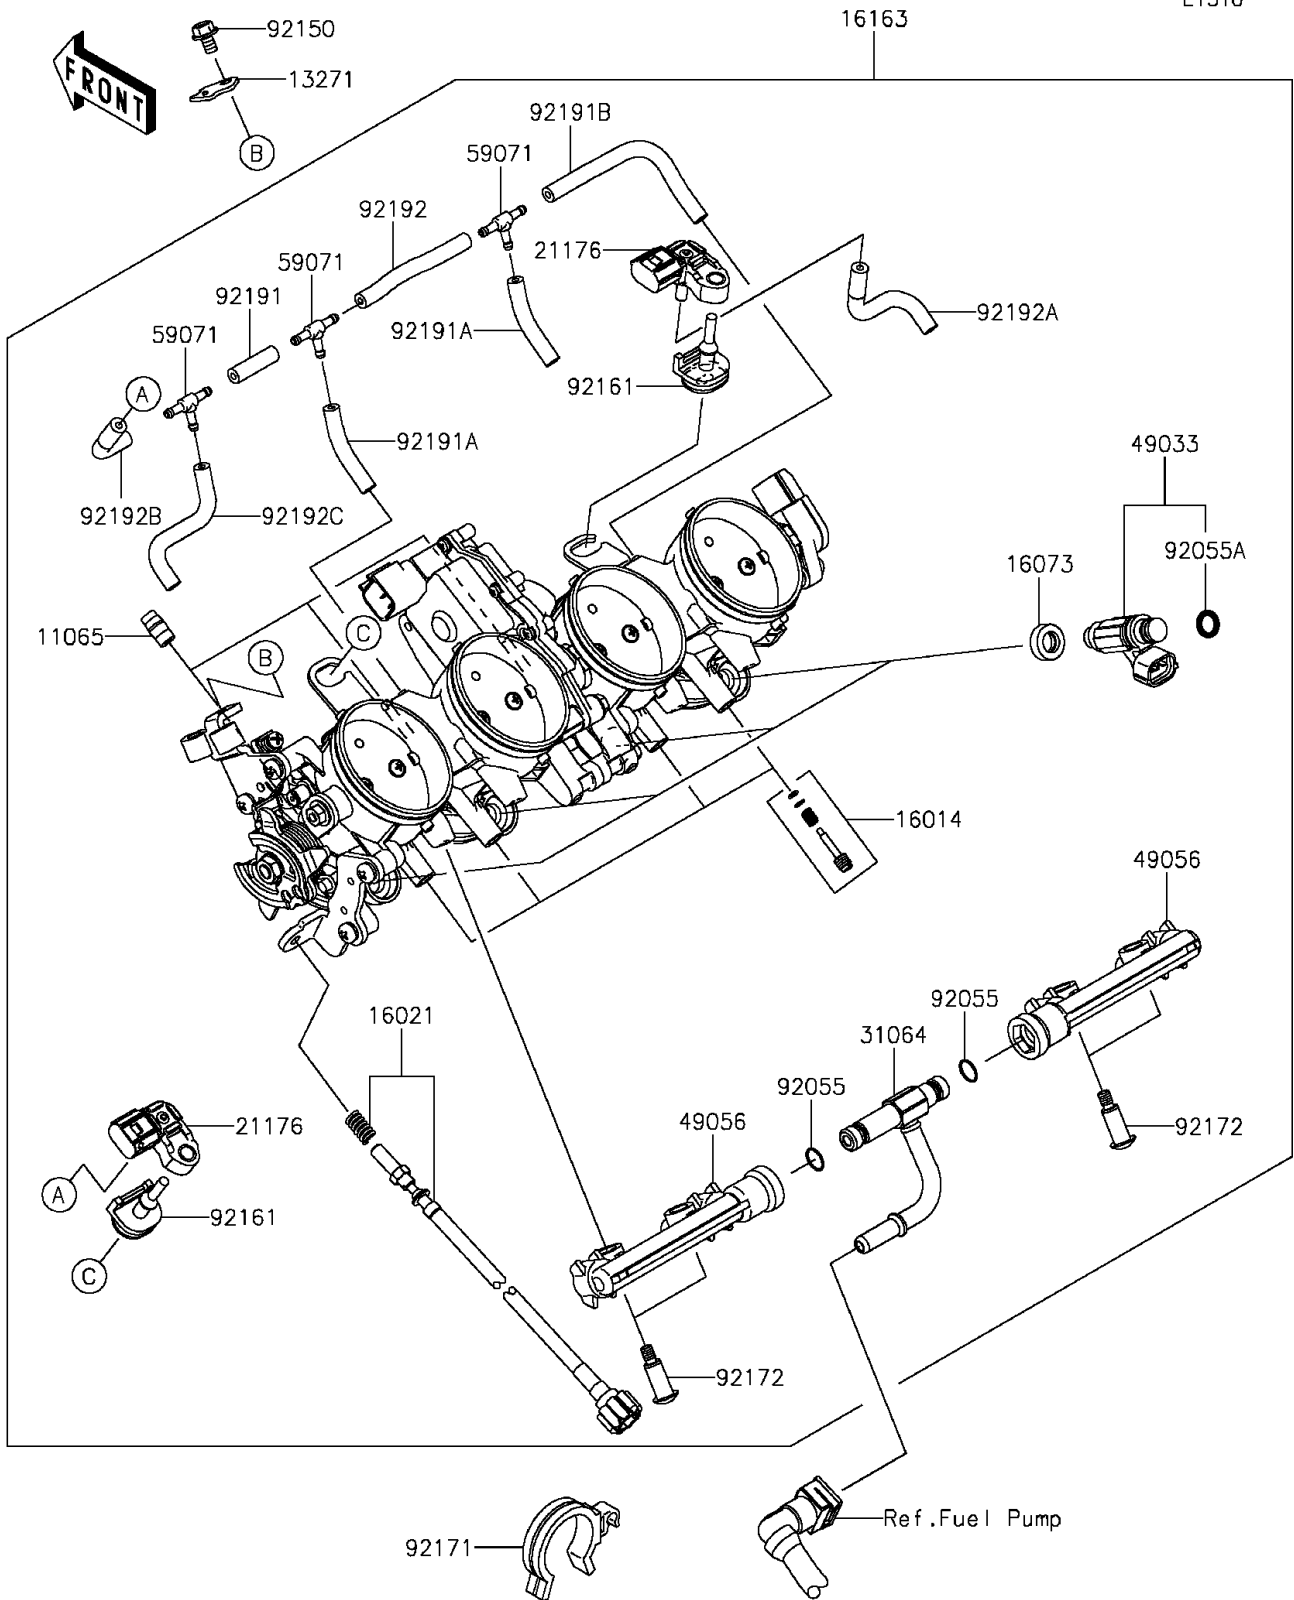

## 2013 NINJA® ZX™-6R ABS PARTS DIAGRAM

Throttle(CN,US)

E1510

## 2013 NINJA® ZX™-6R ABS PARTS LIST

Throttle(CN,US)

ITEM NAME	PART NUMBER	QUANTITY
CAP (Ref # 11065)	11065-0018	1
PLATE (Ref # 13271)	13271-0559	1
SCREW-PILOT AIR (Ref # 16014)	16014-0002	1
SCREW-THROTTLE STOP (Ref # 16021)	16021-0028	1
INSULATOR (Ref # 16073)	16073-3707	1
THROTTLE-ASSY,TTK38 (Ref # 16163)	16163-0772	1
SENSOR,PRESSURE (Ref # 21176)	21176-0111	1
PIPE-COMP (Ref # 31064)	31064-0622	1
NOZZLE-INJECTION (Ref # 49033)	49033-0012	1
PIPE-INJECTION (Ref # 49056)	49056-0014	1
JOINT,3WAY,T (Ref # 59071)	59071-3752	1
RING-O (Ref # 92055)	92055-0064	1
RING-O,INJECTION NOZZLE (Ref # 92055A)	92055-1622	1
BOLT,5X8 (Ref # 92150)	92150-1406	1
DAMPER (Ref # 92161)	92161-0673	1
CLAMP (Ref # 92171)	92171-0359	1
SCREW,PIPE INJECTION (Ref # 92172)	92172-0064	1
TUBE,3X7X25 (Ref # 92191)	92191-0020	1
TUBE,3X7X40 (Ref # 92191A)	92191-0022	1
TUBE,3X7X100 (Ref # 92191B)	92191-0023	1
TUBE,3X7X72 (Ref # 92192)	92192-0739	1
TUBE,THROBO RH-SENSOR (Ref # 92192A)	92192-0840	1
TUBE,THROBO LH-JOINT (Ref # 92192B)	92192-0841	1
TUBE,SENSOR-JOINT (Ref # 92192C)	92192-0842	1