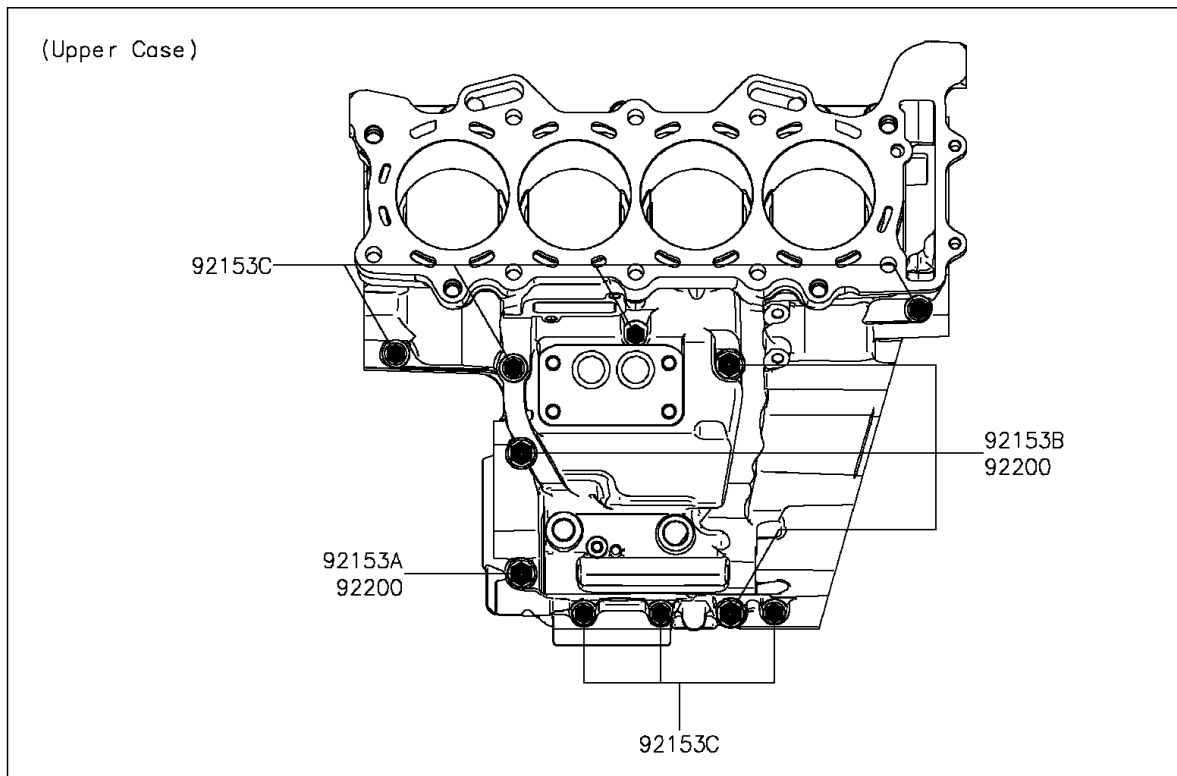

2013 NINJA® ZX™-6R ABS PARTS DIAGRAM

Crankcase Bolt Pattern

E1412

2013 NINJA® ZX™-6R ABS PARTS LIST

Crankcase Bolt Pattern

ITEM NAME	PART NUMBER	QUANTITY
BOLT,FLANGED,8X95 (Ref # 92153)	92153-1631	1
BOLT,FLANGED,8X90 (Ref # 92153A)	92153-1632	1
BOLT,FLANGED,8X75 (Ref # 92153B)	92153-1633	1
BOLT,FLANGED,6X68 (Ref # 92153C)	92153-1637	1
BOLT,FLANGED,6X50 (Ref # 92153D)	92153-1638	1
WASHER,8.2X16X1.6 (Ref # 92200)	92200-0047	1
WASHER,8.5X18X3.0 (Ref # 92200A)	92200-0153	1