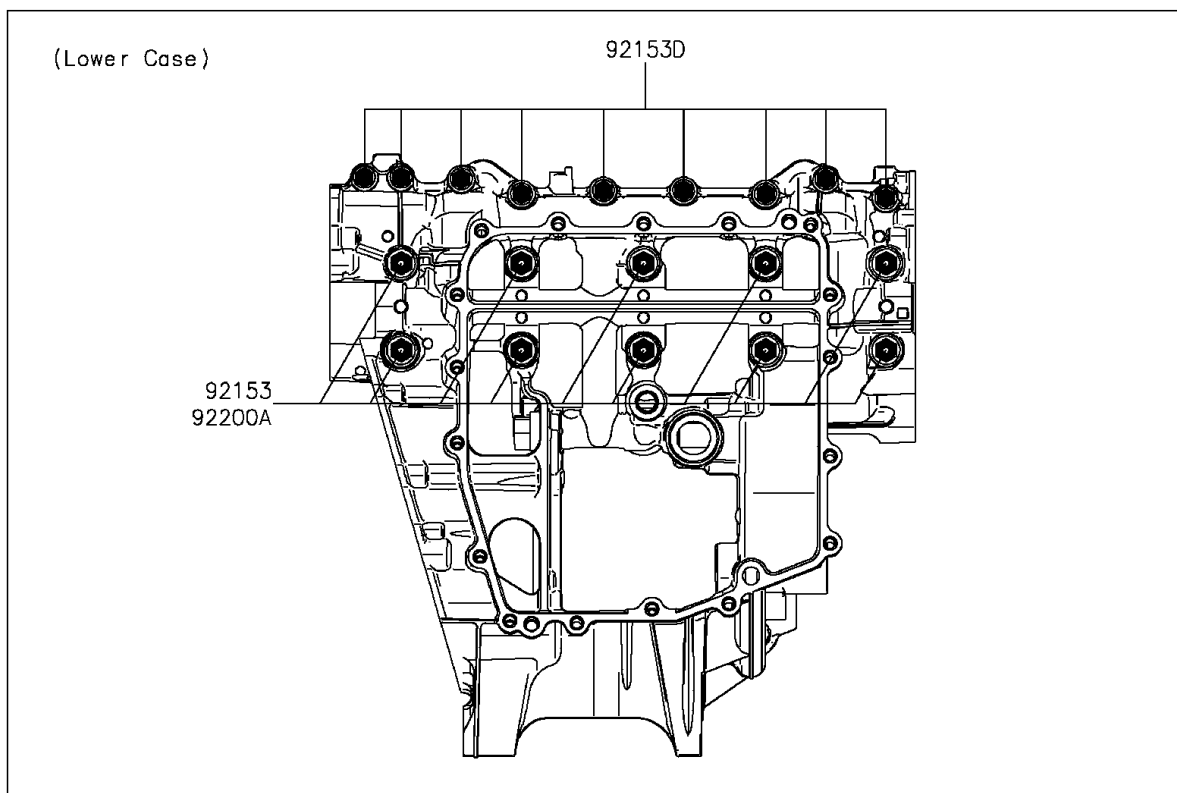

2013 NINJA® ZX™-6R ABS PARTS DIAGRAM

Crankcase Bolt Pattern

E1412

2013 NINJA® ZX™-6R ABS PARTS LIST

Crankcase Bolt Pattern

ITEM NAME	PART NUMBER	QUANTITY
BOLT,FLANGED,8X95 (Ref # 92153)	92153-1631	1
BOLT,FLANGED,8X90 (Ref # 92153A)	92153-1632	1
BOLT,FLANGED,8X75 (Ref # 92153B)	92153-1633	1
BOLT,FLANGED,6X68 (Ref # 92153C)	92153-1637	1
BOLT,FLANGED,6X50 (Ref # 92153D)	92153-1638	1
WASHER,8.2X16X1.6 (Ref # 92200)	92200-0047	1
WASHER,8.5X18X3.0 (Ref # 92200A)	92200-0153	1