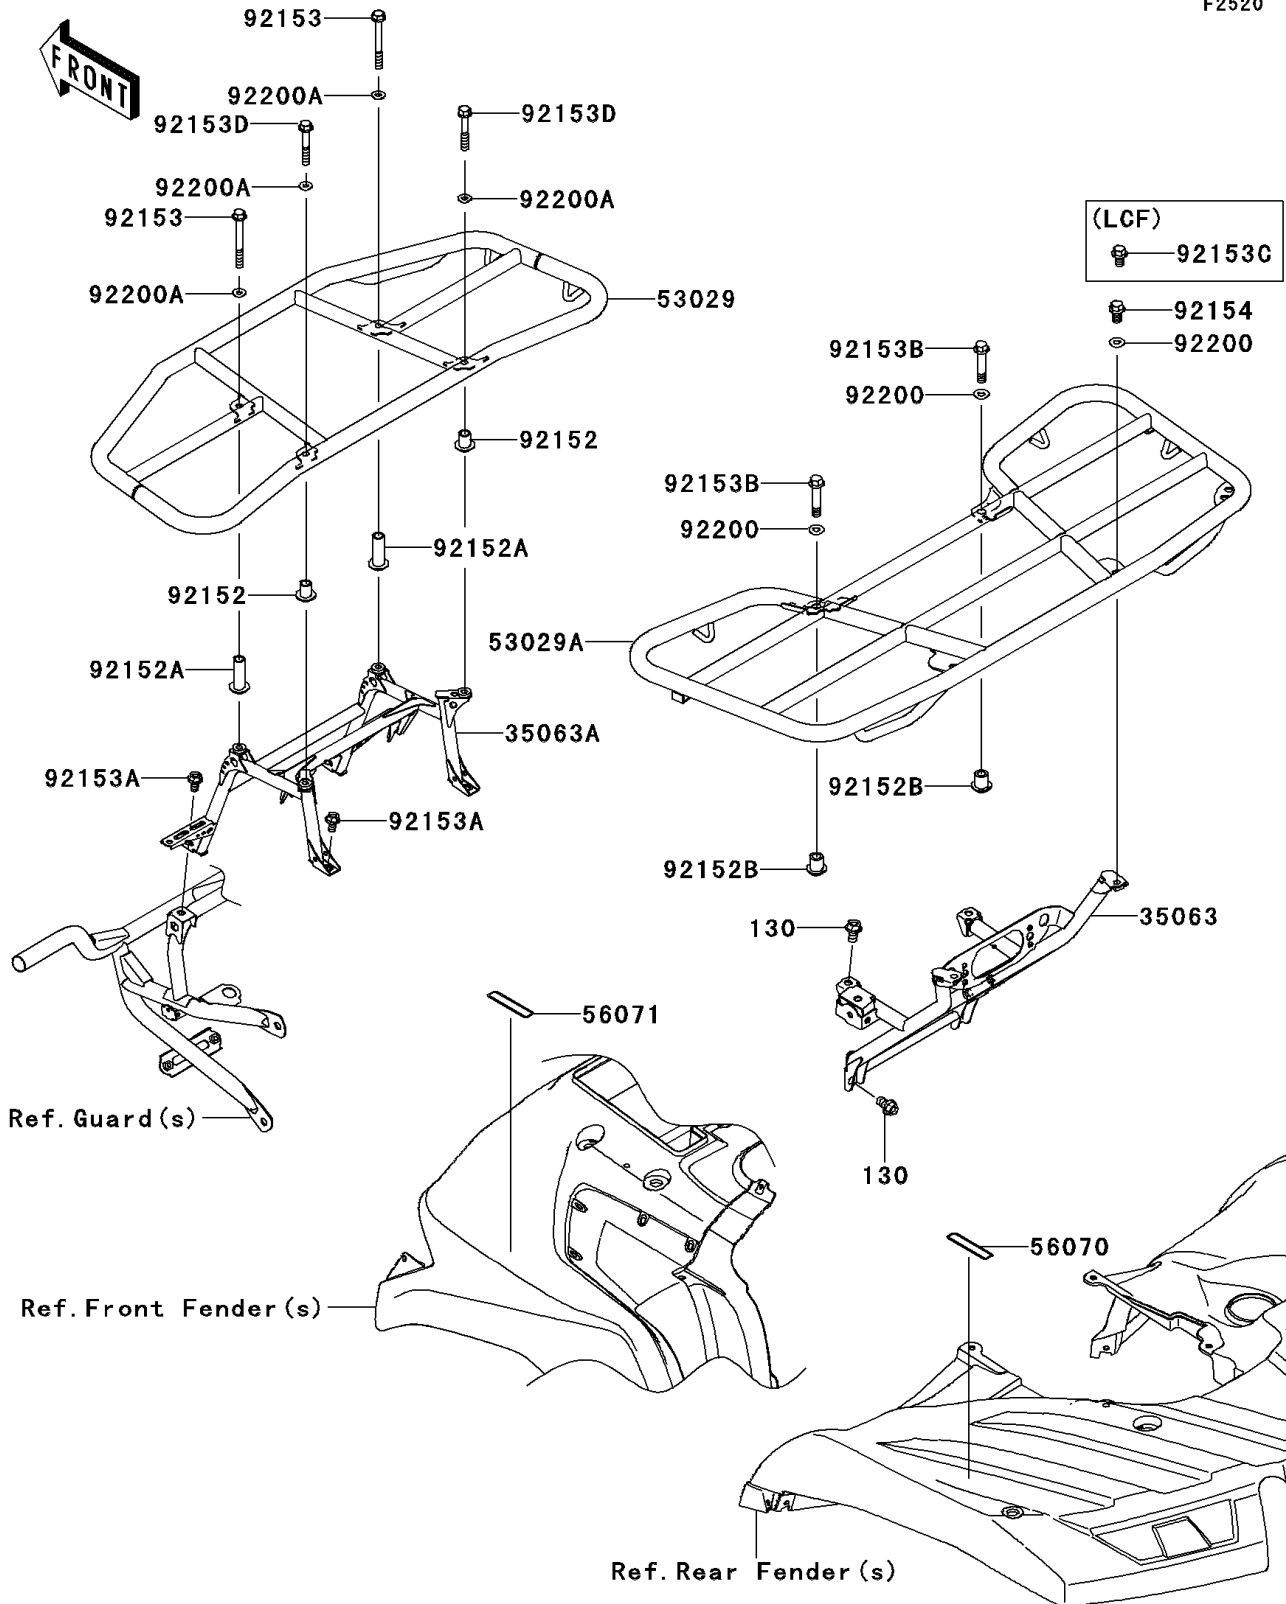

2012 Brute Force® 750 4x4i PARTS DIAGRAM

Carrier(s)

F2520

2012 Brute Force® 750 4x4i PARTS LIST

Carrier(s)

ITEM NAME	PART NUMBER	QUANTITY
BOLT-FLANGED,10X16 (Ref # 130)	130CA1016	1
STAY,RR CARRIER,T.BLACK (Ref # 35063)	35063-0809-388	1
STAY,FR CARRIER (Ref # 35063A)	35063-0826	1
CARRIER,FR,T.BLACK (Ref # 53029)	53029-0093-388	1
CARRIER,RR,T.BLACK (Ref # 53029A)	53029-0094-388	1
LABEL-WARNING,MAXIMUM LOAD (Ref # 56070)	56070-0041	1
LABEL-WARNING,MAX LOAD 40KG (Ref # 56071)	56071-0200	1
COLLAR (Ref # 92152)	92152-0823	1
COLLAR (Ref # 92152A)	92152-0896	1
COLLAR (Ref # 92152B)	92152-0897	1
BOLT,FLANGED,8X70 (Ref # 92153)	92153-0748	1
BOLT,FLANGED,8X14 (Ref # 92153A)	92153-0931	1
BOLT,FLANGED,10X44 (Ref # 92153B)	92153-1374	1
BOLT,FLANGED,10X14 (Ref # 92153C)	92153-1375	1
BOLT,FLANGED,8X50 (Ref # 92153D)	92153-1755	1
WASHER,10.3X23X1.6 (Ref # 92200)	92200-0724	1
WASHER,8.5X20X1.6 (Ref # 92200A)	92200-0774	1