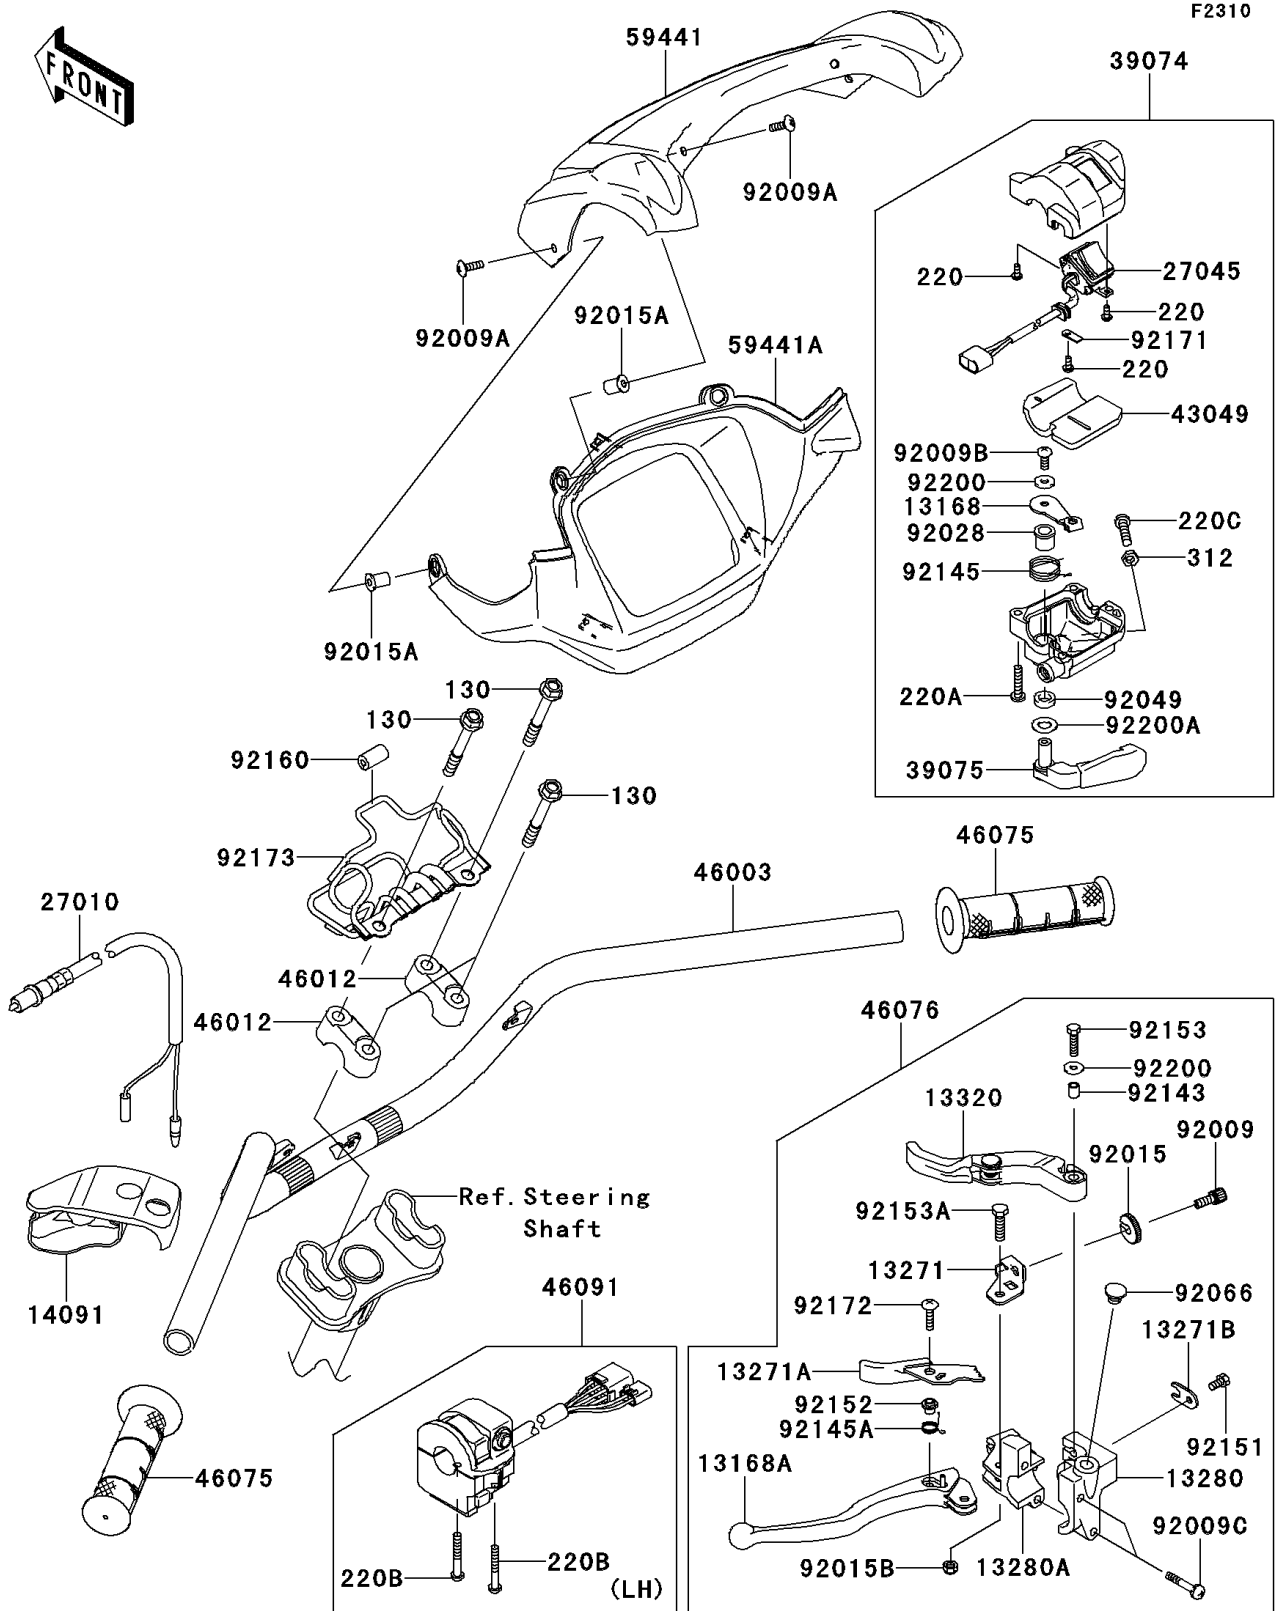

2012 Brute Force® 750 4x4i PARTS DIAGRAM

Handlebar