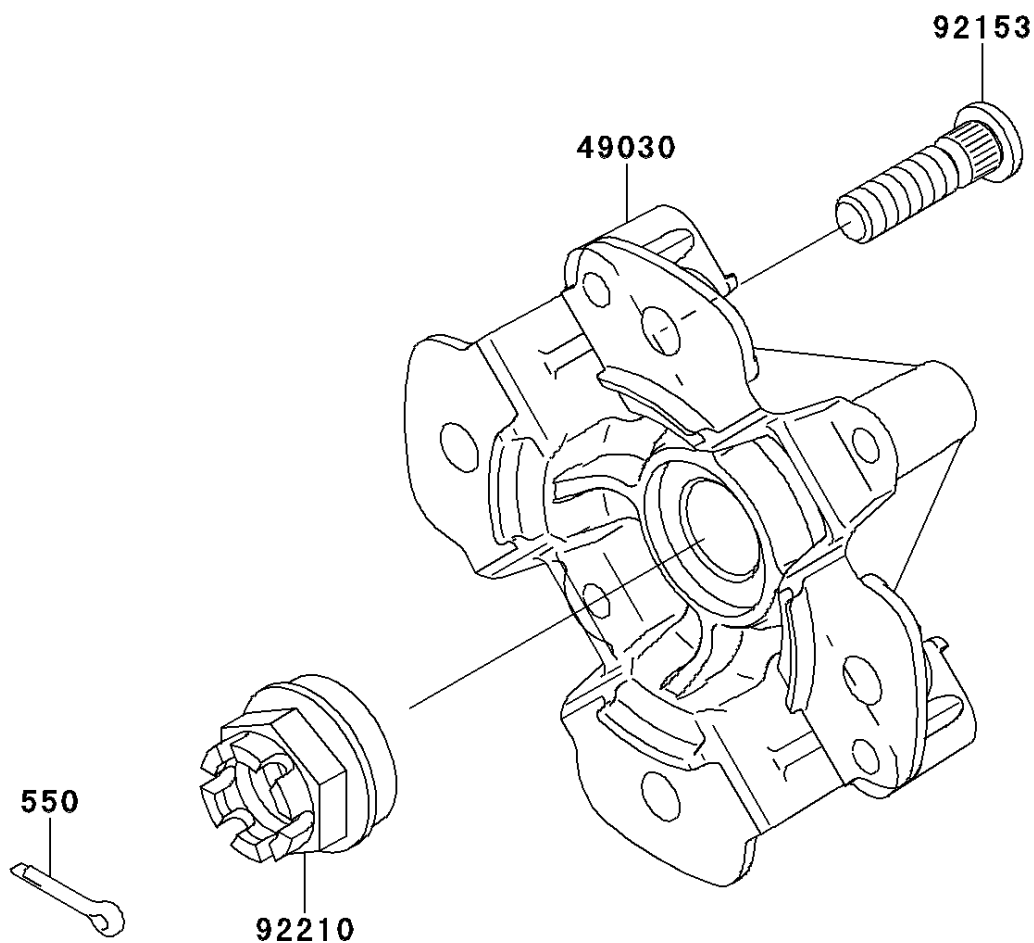

2012 Brute Force® 750 4x4i PARTS DIAGRAM

Front Hub

F2230

2012 Brute Force® 750 4x4i PARTS LIST

Front Hub

ITEM NAME	PART NUMBER	QUANTITY
PIN-COTTER,4.0X25 (Ref # 550)	550AA4025	1
HUB,FR (Ref # 49030)	49030-0032	1
BOLT,10X36.5 (Ref # 92153)	92153-0890	1
NUT,CASTLE,18MM (Ref # 92210)	92210-1349	1