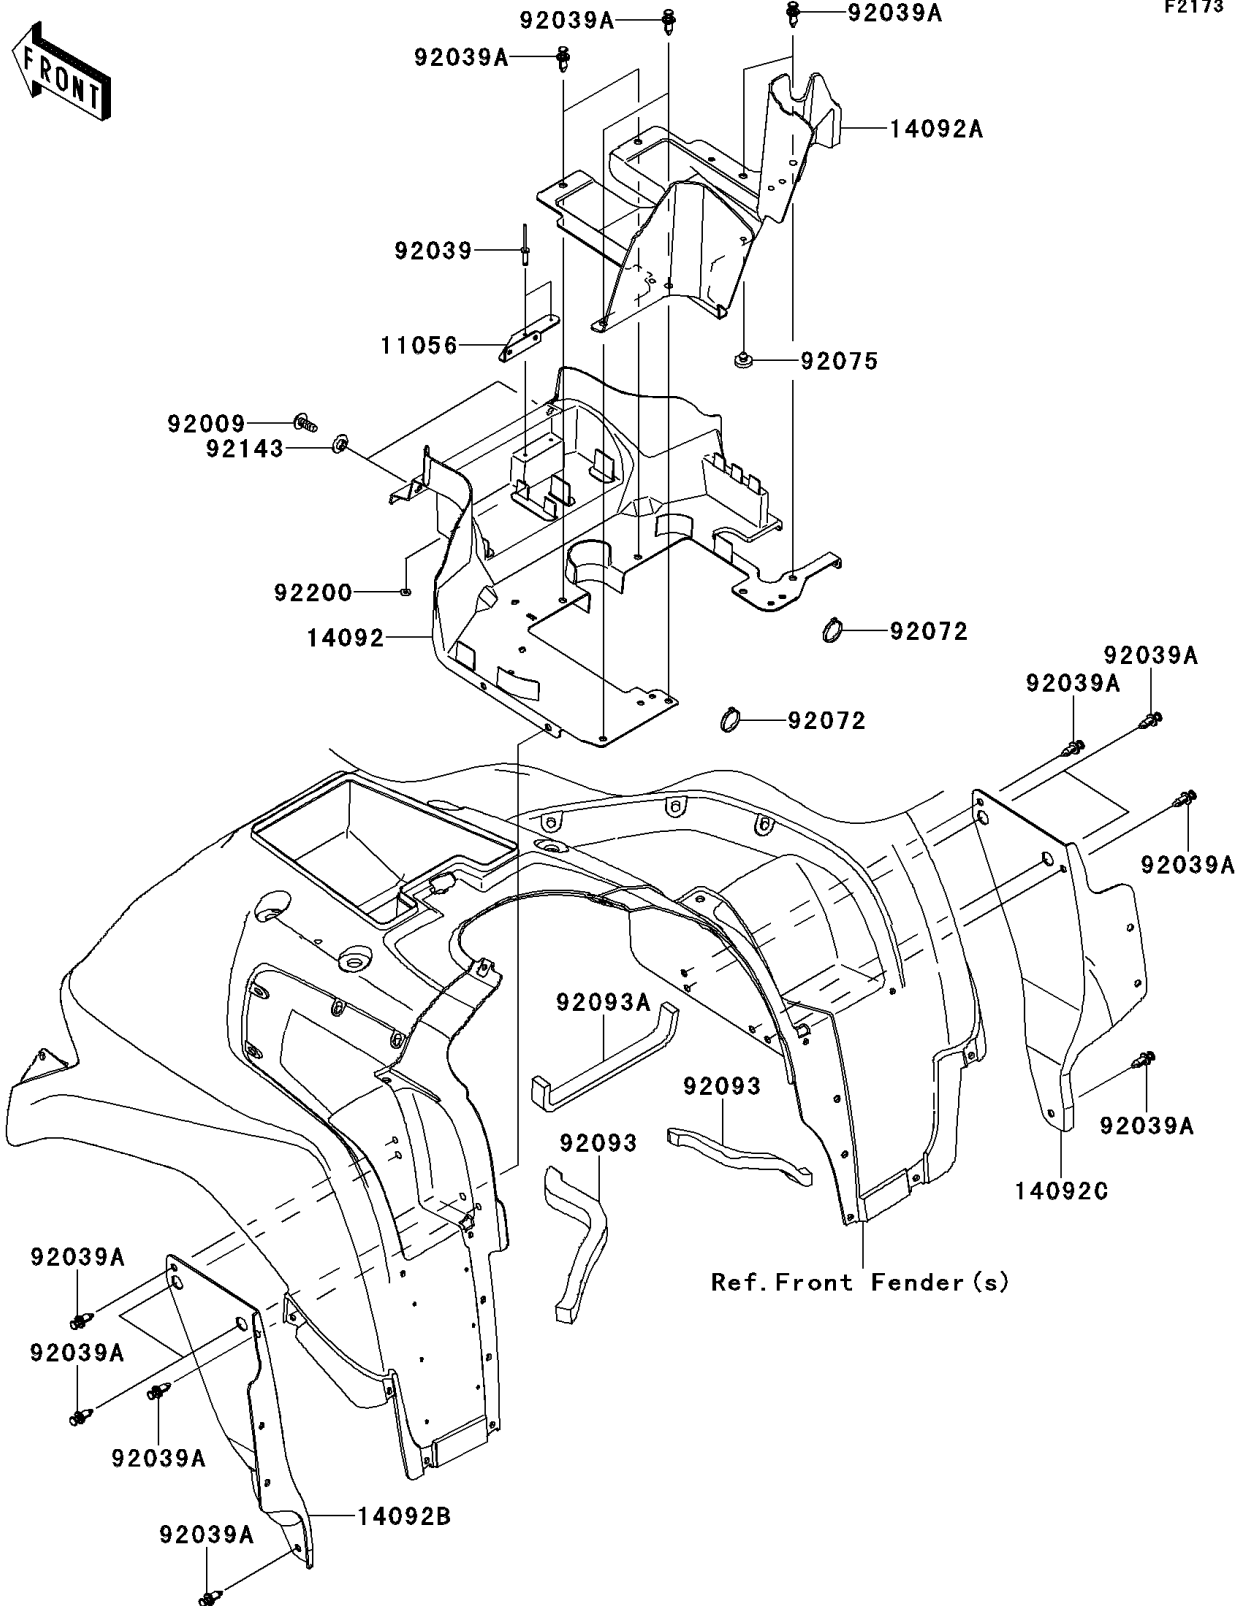

2012 Brute Force® 750 4x4i PARTS DIAGRAM

Flap

F2173

2012 Brute Force® 750 4x4i PARTS LIST

Flap

| ITEM NAME | PART NUMBER | QUANTITY |
|--------------------------------------|-------------|----------|
| BRACKET,V.D. SENSOR (Ref # 11056) | 11056-0956 | 1 |
| COVER, TOP INNER, FR (Ref # 14092) | 14092-0181 | 1 |
| COVER, TOP INNER, RR (Ref # 14092A) | 14092-0182 | 1 |
| COVER, SIDE INNER, LH (Ref # 14092B) | 14092-0183 | 1 |
| COVER, SIDE INNER, RH (Ref # 14092C) | 14092-0184 | 1 |
| SCREW, TAPPING, 6X16 (Ref # 92009) | 92009-1166 | 1 |
| RIVET (Ref # 92039) | 92039-0031 | 1 |
| RIVET (Ref # 92039A) | 92039-1229 | 1 |
| BAND, L=292.1 (Ref # 92072) | 92072-3509 | 1 |
| DAMPER, BOOST SENSOR (Ref # 92075) | 92075-2113 | 1 |
| SEAL, 20X270X30 (Ref # 92093) | 92093-0570 | 1 |
| SEAL, 20X300X20 (Ref # 92093A) | 92093-0571 | 1 |
| COLLAR (Ref # 92143) | 92143-1087 | 1 |
| WASHER, 3.5X8X1 (Ref # 92200) | 92200-1251 | 1 |