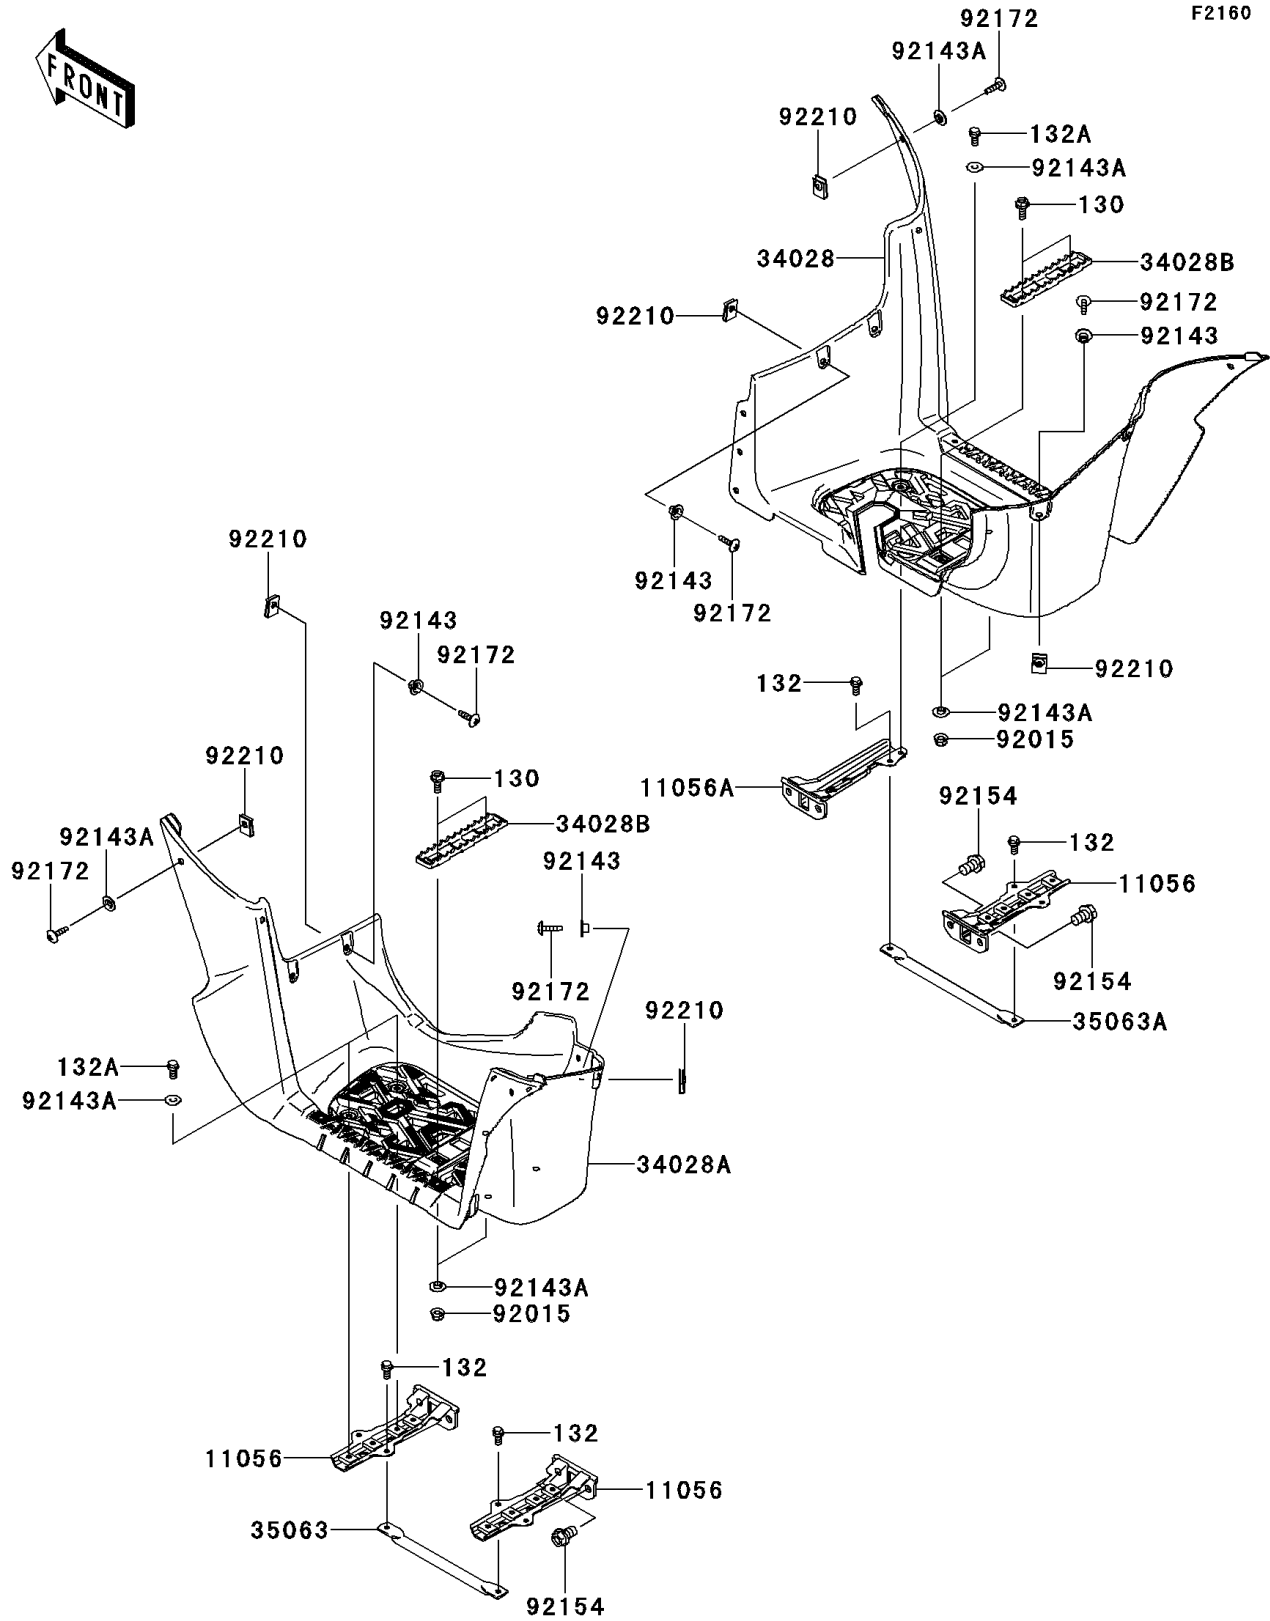

2012 Brute Force® 750 4x4i PARTS DIAGRAM

Footrests

2012 Brute Force® 750 4x4i PARTS LIST

Footrests

ITEM NAME	PART NUMBER	QUANTITY
BOLT-FLANGED,6X16 (Ref # 130)	130BB0616	1
BOLT-FLANGED-SMALL,6X12 (Ref # 132)	132BA0612	1
BOLT-FLANGED-SMALL,6X12 (Ref # 132A)	132BB0612	1
BRACKET,FOOT BOARD (Ref # 11056)	11056-1036	1
BRACKET,FOOT BOARD (Ref # 11056A)	11056-1037	1
STEP,FOOT BOARD,RH,F.BLACK (Ref # 34028)	34028-0055-6Z	1
STEP,FOOT BOARD,LH,F.BLACK (Ref # 34028A)	34028-0146-6Z	1
STEP,FOOT PEG,F.BLACK (Ref # 34028B)	34028-1487-21	1
STAY,STEP,LH (Ref # 35063)	35063-0394	1
STAY,STEP,RH (Ref # 35063A)	35063-0395	1
NUT,LOCK,FLANGED,6MM (Ref # 92015)	92015-1603	1
COLLAR (Ref # 92143)	92143-1057	1
COLLAR (Ref # 92143A)	92143-1087	1
BOLT,FLANGED,10X16 (Ref # 92154)	92154-0760	1
SCREW,TAPPING,6X20 (Ref # 92172)	92172-0488	1
NUT,LEAF SPRING,6MM (Ref # 92210)	92210-0624	1