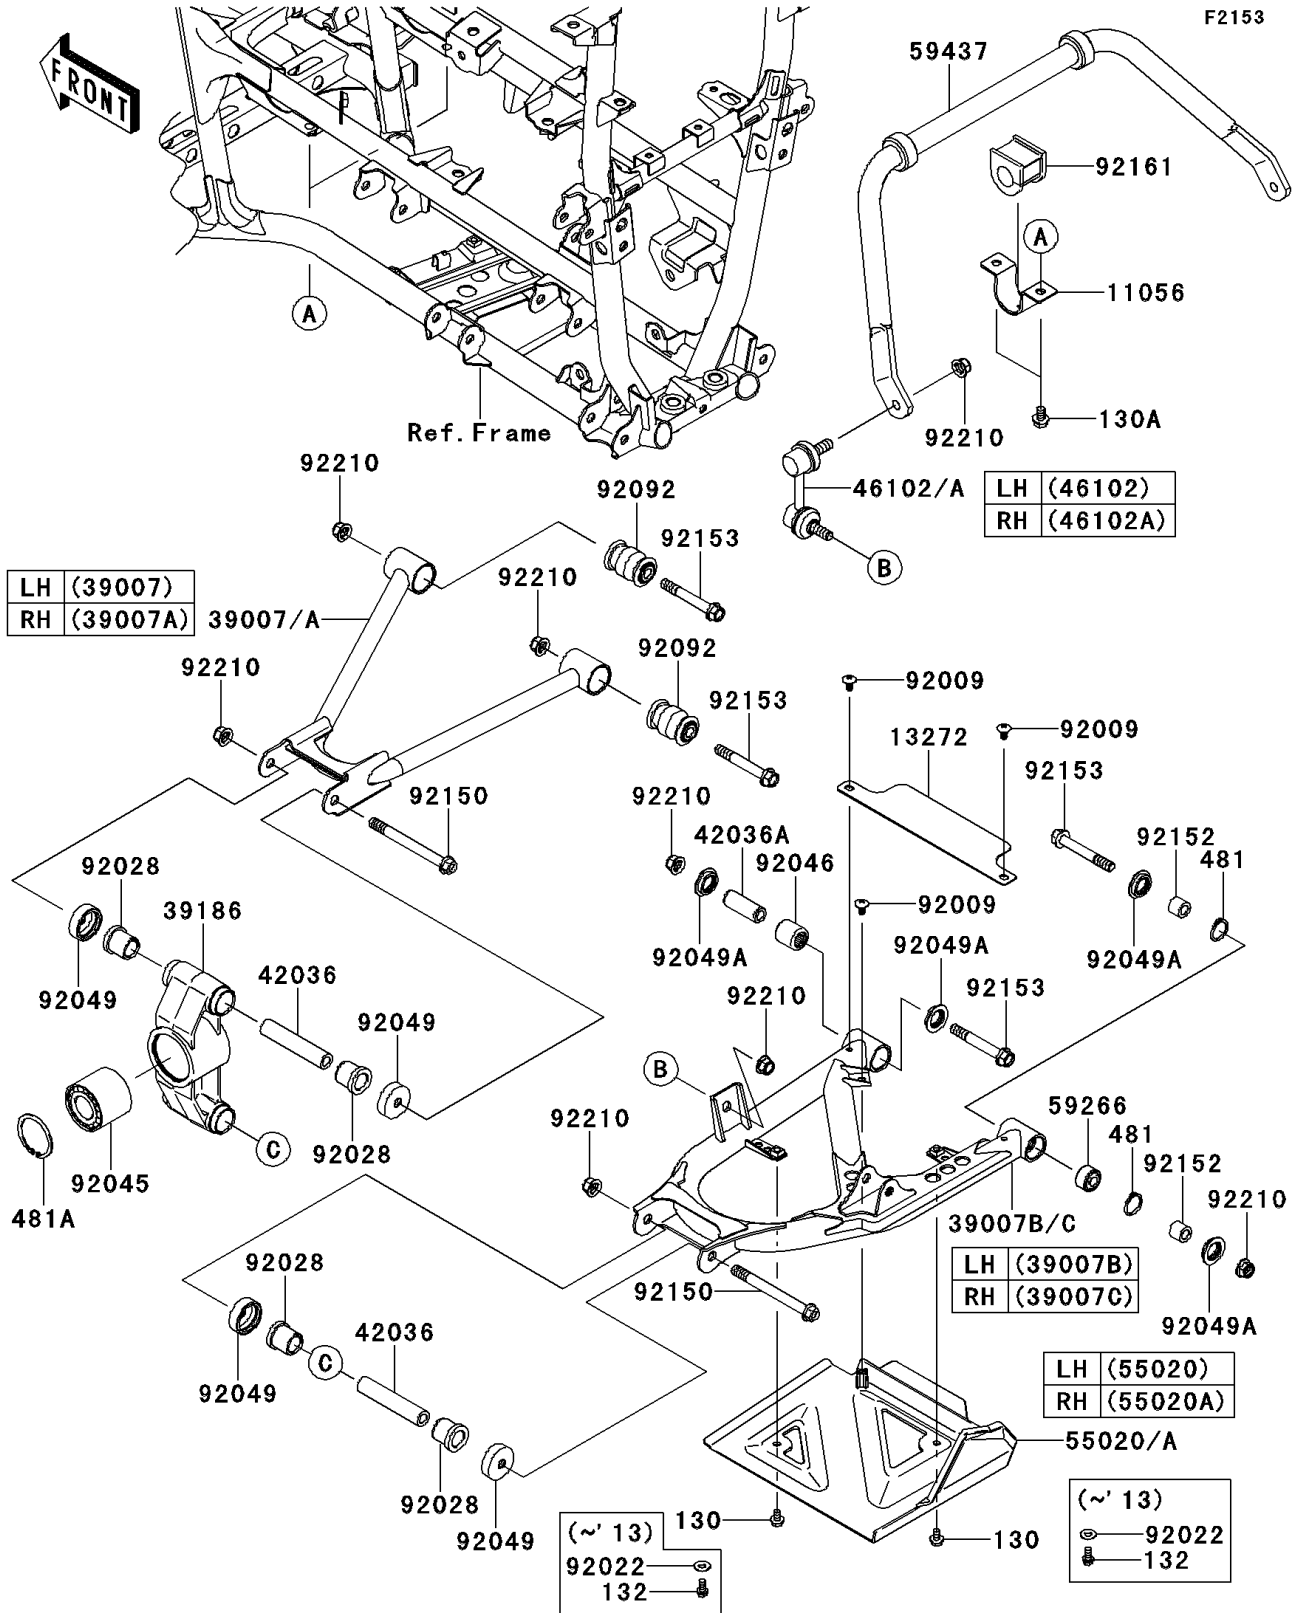

## 2012 Brute Force® 750 4x4i PARTS DIAGRAM

Rear Suspension

## 2012 Brute Force® 750 4x4i PARTS LIST

Rear Suspension

ITEM NAME	PART NUMBER	QUANTITY
BOLT-FLANGED,8X12 (Ref # 130A)	130BA0812	1
BOLT-FLANGED-SMALL,6X12 (Ref # 132)	132BA0612	1
CIRCLIP (Ref # 481)	481J2400	1
CIRCLIP (Ref # 481A)	481J5200	1
BRACKET,STABILIZER (Ref # 11056)	11056-1062	1
PLATE,RR ARM (Ref # 13272)	13272-0919	1
ARM-SUSP,RR,UPP,LH (Ref # 39007)	39007-0170	1
ARM-SUSP,RR,UPP,RH (Ref # 39007A)	39007-0171	1
ARM-SUSP,RR,LWR,LH (Ref # 39007B)	39007-0172	1
ARM-SUSP,RR,LWR,RH (Ref # 39007C)	39007-0173	1
KNUCKLE,RR (Ref # 39186)	39186-0099	1
SLEEVE,10X17X85.6 (Ref # 42036)	42036-1190	1
SLEEVE (Ref # 42036A)	42036-1376	1
ROD,STABILIZER,LH (Ref # 46102)	46102-0100	1
ROD,STABILIZER,RH (Ref # 46102A)	46102-0101	1
GUARD,REAR ARM,LH,F.BLACK (Ref # 55020)	55020-0166-6Z	1
GUARD,REAR ARM,RH,F.BLACK (Ref # 55020A)	55020-0167-6Z	1
JOINT-BALL (Ref # 59266)	59266-0013	1
STABILIZER,RR (Ref # 59437)	59437-0306	1
SCREW,6X12 (Ref # 92009)	92009-1480	1
WASHER,7X16X1.2 (Ref # 92022)	92022-024	1
BUSHING (Ref # 92028)	92028-1466	1
BEARING-BALL,25BWD02ACA68 (Ref # 92045)	92045-0094	1
BEARING-NEEDLE (Ref # 92046)	92046-1046	1
SEAL-OIL,KNUCKLE (Ref # 92049)	92049-1198	1
SEAL-OIL,MHA17245.7F (Ref # 92049A)	92049-1223	1
BUSHING-RUBBER (Ref # 92092)	92092-0004	1
BOLT,FLANGED,10X105 (Ref # 92150)	92150-1624	1
COLLAR,10X17X14.5 (Ref # 92152)	92152-1455	1

## 2012 Brute Force® 750 4x4i PARTS LIST

Rear Suspension

ITEM NAME	PART NUMBER	QUANTITY
BOLT,FLANGED,10X70 (Ref # 92153)	92153-0666	1
DAMPER (Ref # 92161)	92161-0265	1
NUT,LOCK,FLANGED,10MM (Ref # 92210)	92210-0276	1