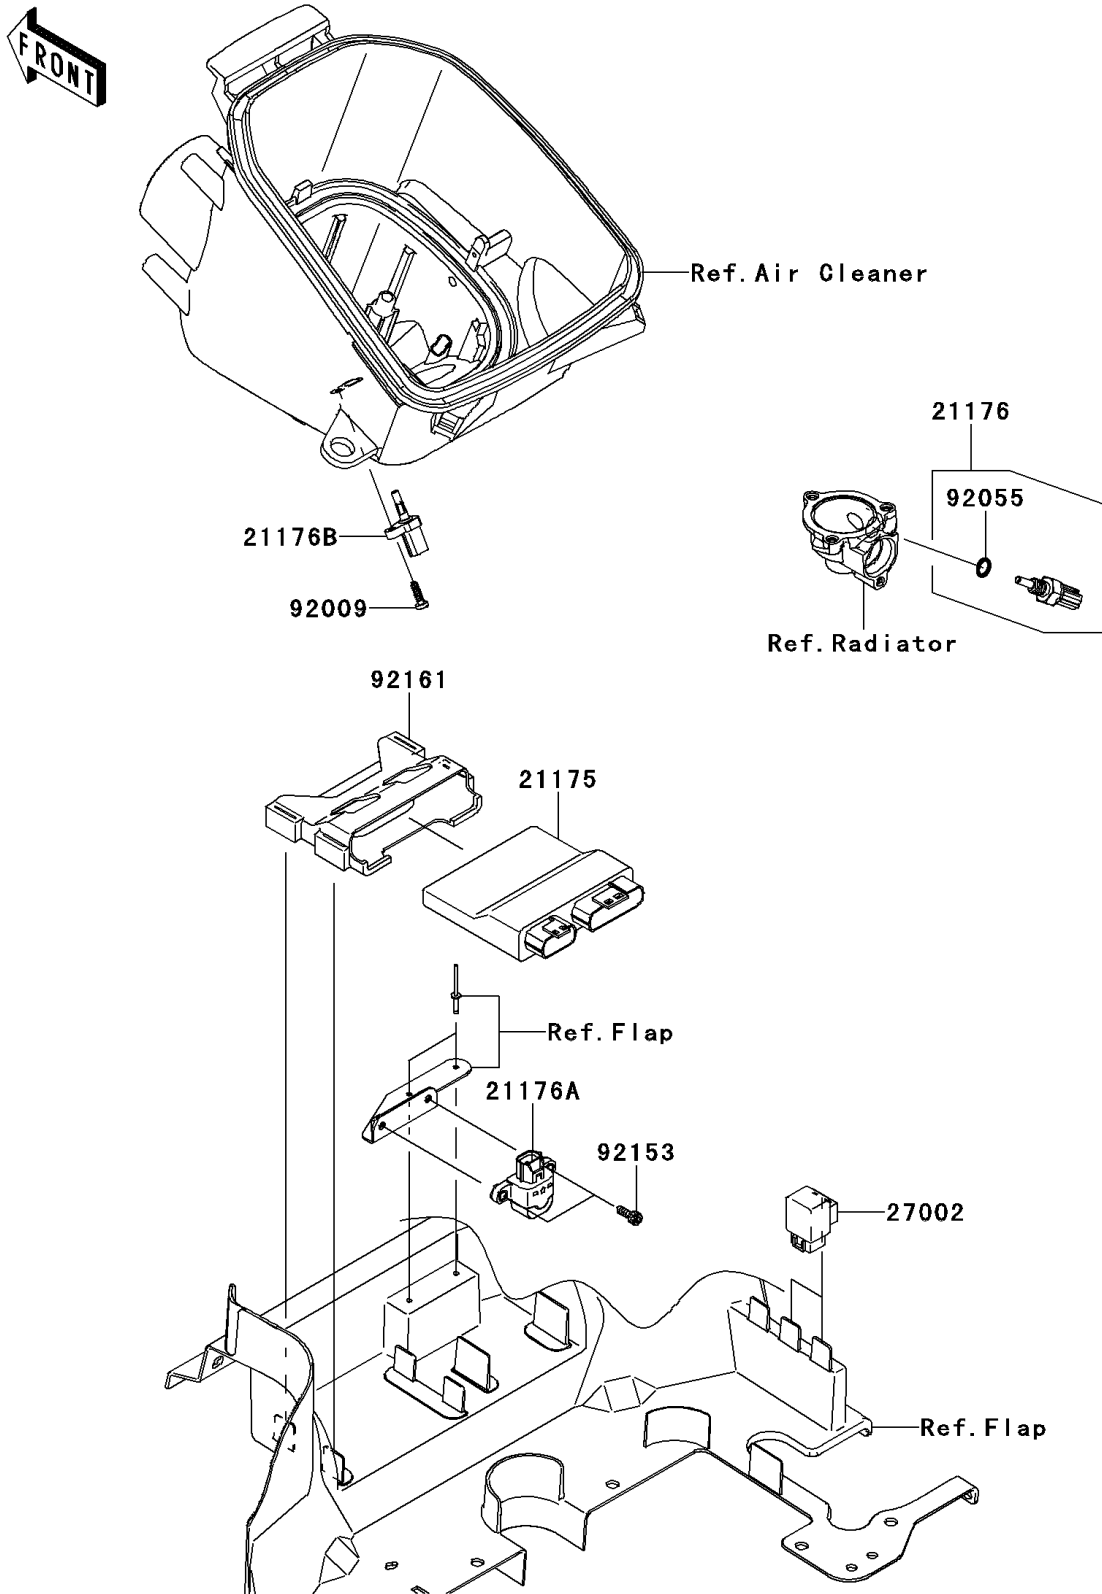

## 2012 Brute Force® 750 4x4i PARTS DIAGRAM

Fuel Injection

E1530

## 2012 Brute Force® 750 4x4i PARTS LIST

Fuel Injection

| ITEM NAME                             | PART NUMBER | QUANTITY |
|---------------------------------------|-------------|----------|
| CONTROL UNIT-ELECTRONIC (Ref # 21175) | 21175-0338  | 1        |
| SENSOR,WATER TEMP (Ref # 21176)       | 21176-0009  | 1        |
| SENSOR,VEHICLE-DOWN (Ref # 21176A)    | 21176-0026  | 1        |
| SENSOR,AIR TEMPERATURE (Ref # 21176B) | 21176-0048  | 1        |
| RELAY-ASSY (Ref # 27002)              | 27002-1062  | 1        |
| SCREW,TAPPING,5X16 (Ref # 92009)      | 92009-1984  | 1        |
| RING-O,9.5X1.9 (Ref # 92055)          | 92055-0016  | 1        |
| BOLT,SOCKET,5X14 (Ref # 92153)        | 92153-1286  | 1        |
| DAMPER (Ref # 92161)                  | 92161-0465  | 1        |