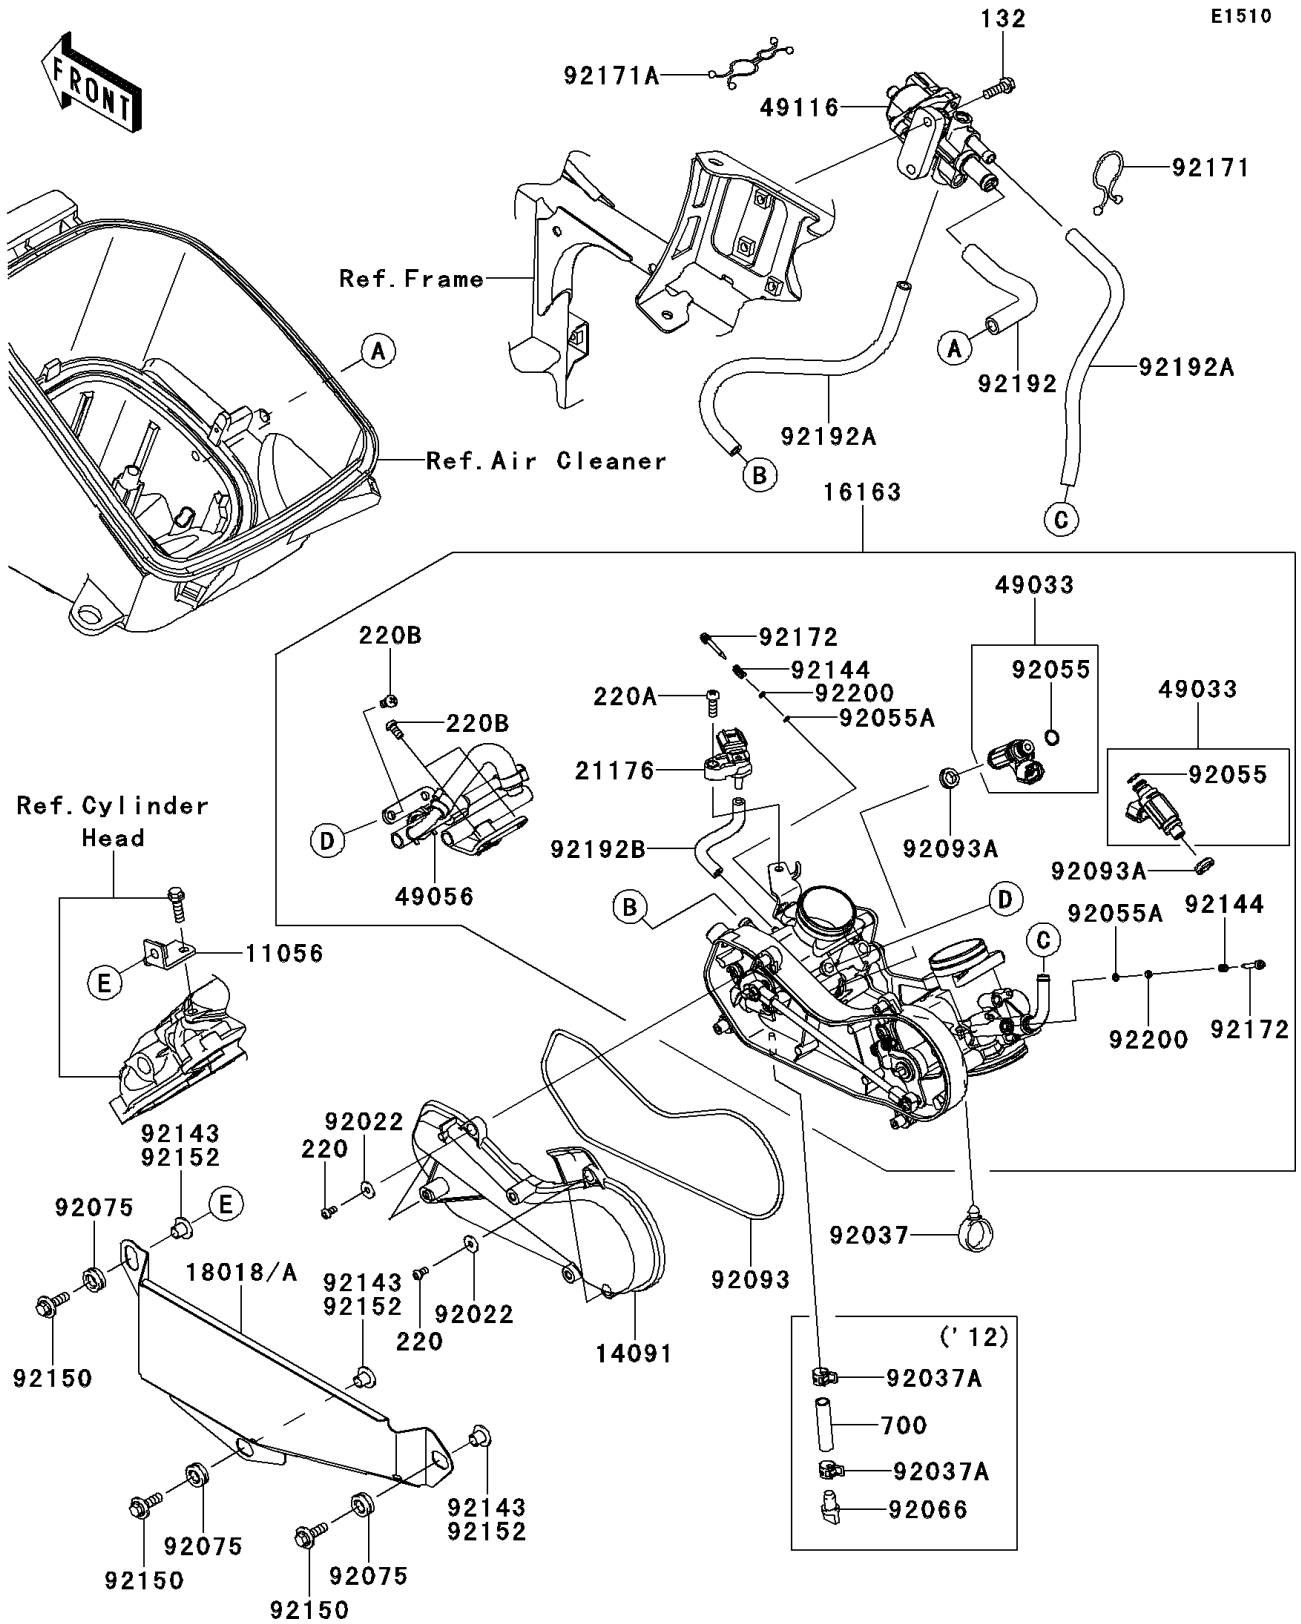

2012 Brute Force® 750 4x4i PARTS DIAGRAM

Throttle

2012 Brute Force® 750 4x4i PARTS LIST

Throttle

ITEM NAME	PART NUMBER	QUANTITY
BOLT-FLANGED-SMALL,6X18 (Ref # 132)	132BD0618	1
SCREW-PAN-CROS,4X8 (Ref # 220)	220AA0408	1
SCREW-PAN-CROS,5X16 (Ref # 220A)	220AA0516	1
SCREW-PAN-CROS,6X12 (Ref # 220B)	220D0612	1
TUBE-PVC (Ref # 700)	700Q0740	1
BRACKET (Ref # 11056)	11056-1026	1
COVER,THROTTLE LINK (Ref # 14091)	14091-1731	1
THROTTLE-ASSY (Ref # 16163)	16163-0786	1
PLATE-HEAT GUARD (Ref # 18018)	18018-0027	1
SENSOR,PRESSURE (Ref # 21176)	21176-0111	1
NOZZLE-INJECTION (Ref # 49033)	49033-1060	1
PIPE-INJECTION (Ref # 49056)	49056-0034	1
VALVE-ASSY (Ref # 49116)	49116-0021	1
WASHER,5.2X13X1 (Ref # 92022)	92022-1380	1
CLAMP,HOSE (Ref # 92037)	92037-1827	1
CLAMP (Ref # 92037A)	92037-2113	1
RING-O,INJECTION NOZZLE (Ref # 92055)	92055-1622	1
RING-O,AIR SCREW (Ref # 92055A)	92055-1658	1
PLUG,DRAIN (Ref # 92066)	92066-1211	1
DAMPER (Ref # 92075)	92075-1947	1
SEAL (Ref # 92093)	92093-0082	1
SEAL (Ref # 92093A)	92093-0127	1
COLLAR (Ref # 92143)	92143-1057	1
SPRING,THROTTLE STOP SCREW (Ref # 92144)	92144-1674	1
BOLT,FLANGED,6X20 (Ref # 92150)	92150-1339	1
CLAMP (Ref # 92171)	92171-1185	1
CLAMP (Ref # 92171A)	92171-1438	1
SCREW (Ref # 92172)	92172-0156	1
TUBE (Ref # 92192)	92192-0437	1

2012 Brute Force® 750 4x4i PARTS LIST

Throttle

ITEM NAME	PART NUMBER	QUANTITY
TUBE (Ref # 92192A)	92192-0439	1
TUBE (Ref # 92192B)	92192-0914	1
WASHER,PILOT AIR SCREW (Ref # 92200)	92200-1564	1