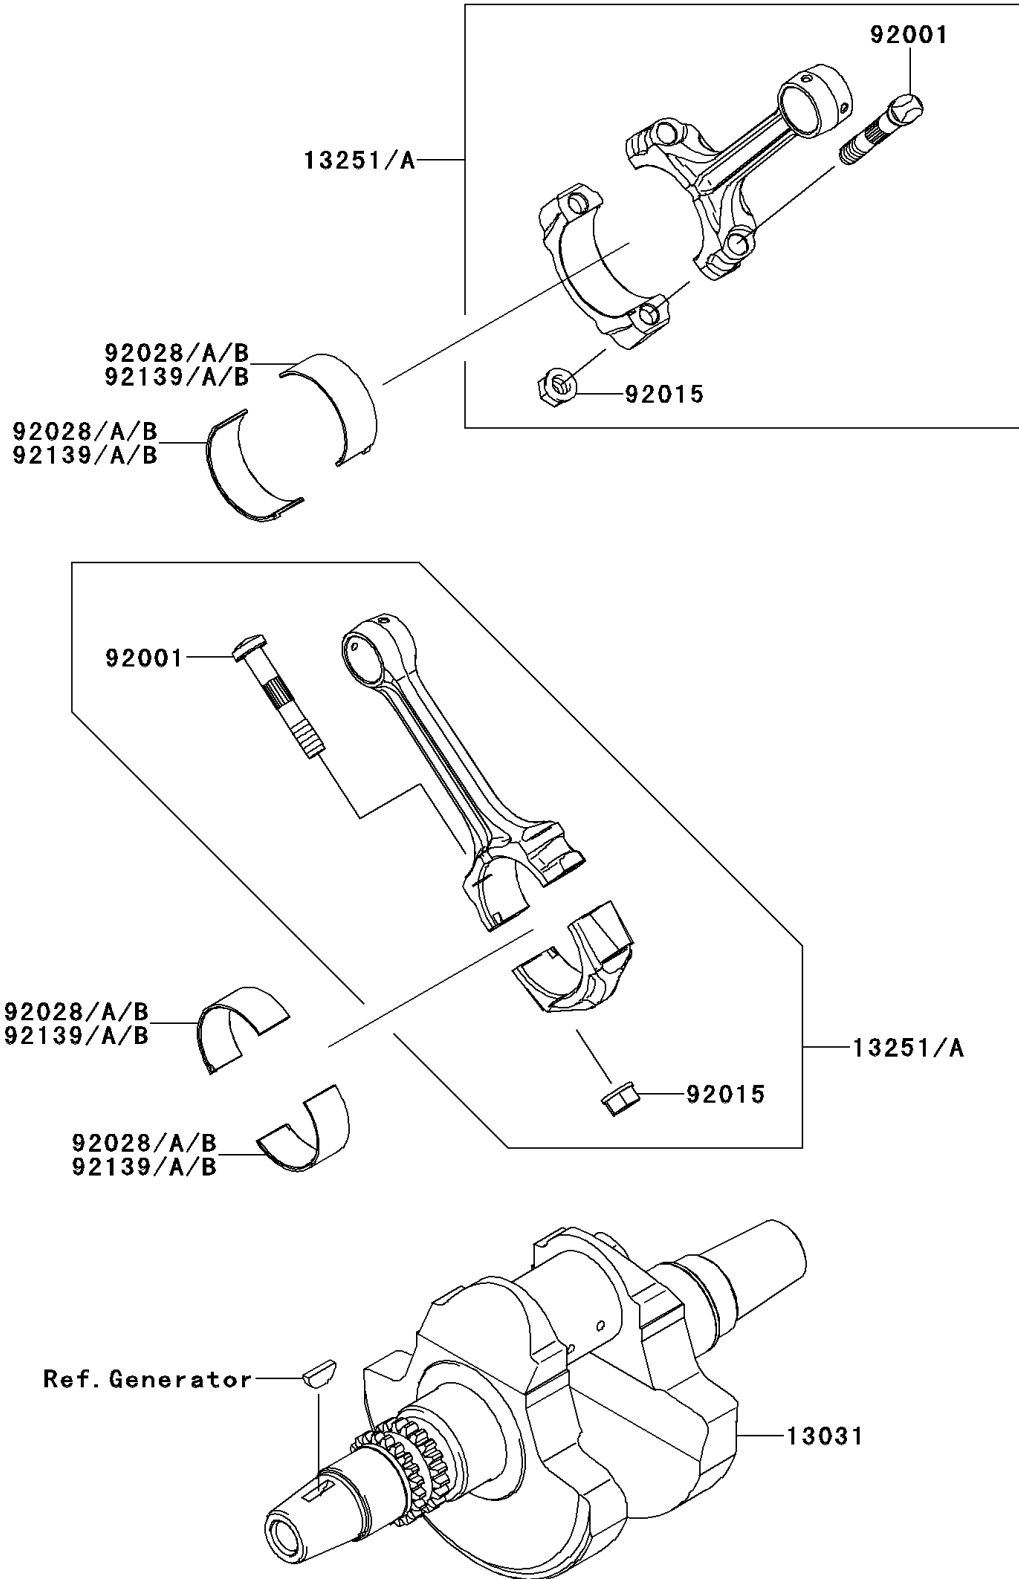

2012 Brute Force® 750 4x4i PARTS DIAGRAM

Crankshaft

E1321

2012 Brute Force® 750 4x4i PARTS LIST

Crankshaft

ITEM NAME	PART NUMBER	QUANTITY
CRANKSHAFT-COMP (Ref # 13031)	13031-0718	1
ROD-ASSY-CONNECTING (Ref # 13251A)	13251-1143	1
BOLT,CONNECTING ROD (Ref # 92001)	92001-1980	1
NUT,FLANGED,8MM (Ref # 92015)	92015-1311	1
BUSHING,CONNECTING ROD,GREEN (Ref # 92028)	92028-1961	1
BUSHING,CONNECTING ROD,YELLOW (Ref # 92028A)	92028-1962	1
BUSHING,CONNECTING ROD,BROWN (Ref # 92028B)	92028-1963	1