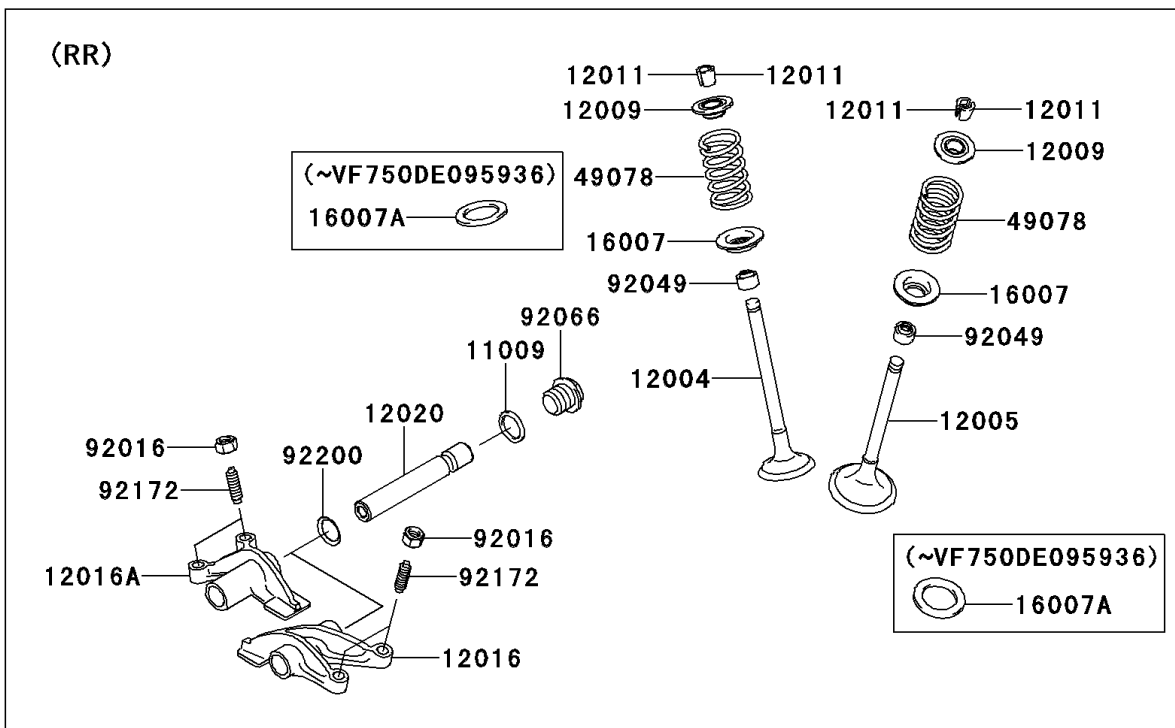

2012 Brute Force® 750 4x4i PARTS DIAGRAM

Valve(s)

E1210

2012 Brute Force® 750 4x4i PARTS LIST

Valve(s)

ITEM NAME	PART NUMBER	QUANTITY
GASKET,14X18X1.5 (Ref # 11009)	11009-1430	1
VALVE-INTAKE (Ref # 12004)	12004-0717	1
VALVE-EXHAUST (Ref # 12005)	12005-0047	1
RETAINER-VALVE SPRING (Ref # 12009)	12009-1056	1
COLLET (Ref # 12011)	12011-1051	1
ARM-ROCKER,EXHAUST (Ref # 12016)	12016-1128	1
ARM-ROCKER,INTAKE (Ref # 12016A)	12016-1129	1
SHAFT-ROCKER (Ref # 12020)	12020-0004	1
SEAT-SPRING,17.5X23.8X0.5 (Ref # 16007A)	16007-1178	1
SPRING-ENGINE VALVE (Ref # 49078)	49078-0014	1
NUT,6MM (Ref # 92016)	92016-061	1
SEAL-OIL,VSB58.558 (Ref # 92049)	92049-1218	1
PLUG,DRAIN (Ref # 92066)	92066-2196	1
SCREW,6MM (Ref # 92172)	92172-0737	1
WASHER,13X17X0.3 (Ref # 92200)	92200-0808	1