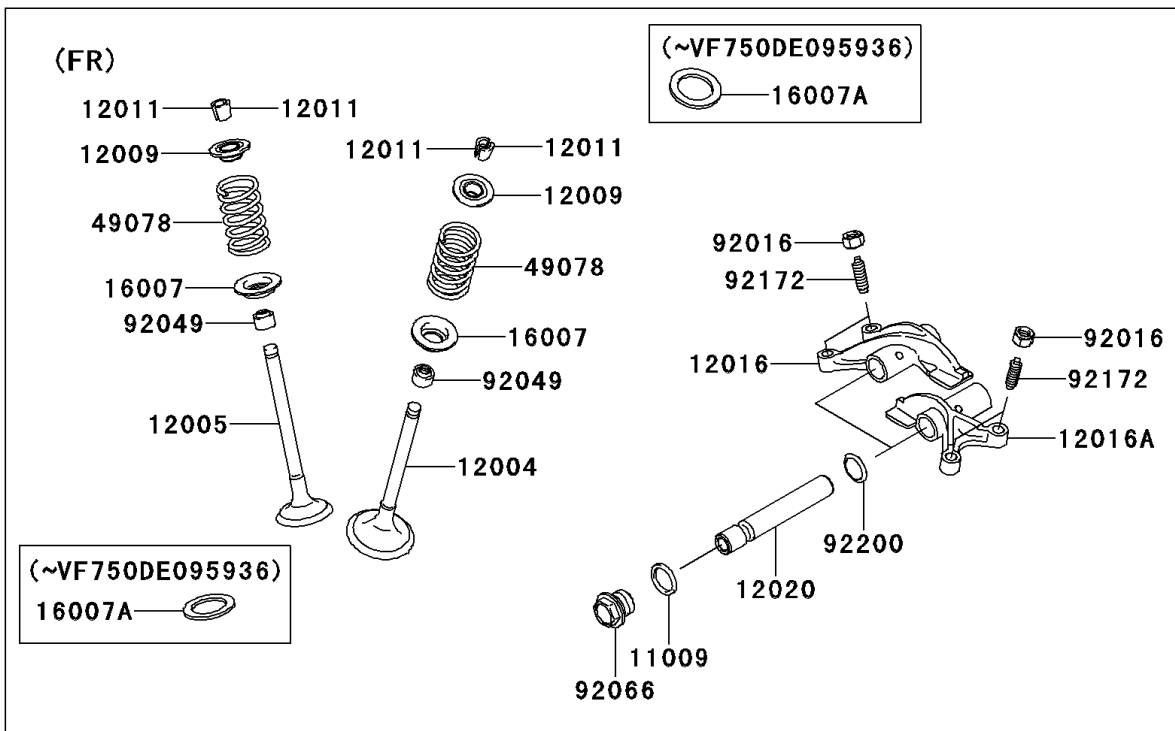

2012 Brute Force® 750 4x4i PARTS DIAGRAM

Valve(s)

E1210

2012 Brute Force® 750 4x4i PARTS LIST

Valve(s)

ITEM NAME	PART NUMBER	QUANTITY
GASKET,14X18X1.5 (Ref # 11009)	11009-1430	1
VALVE-INTAKE (Ref # 12004)	12004-0717	1
VALVE-EXHAUST (Ref # 12005)	12005-0047	1
RETAINER-VALVE SPRING (Ref # 12009)	12009-1056	1
COLLET (Ref # 12011)	12011-1051	1
ARM-ROCKER,EXHAUST (Ref # 12016)	12016-1128	1
ARM-ROCKER,INTAKE (Ref # 12016A)	12016-1129	1
SHAFT-ROCKER (Ref # 12020)	12020-0004	1
SEAT-SPRING,17.5X23.8X0.5 (Ref # 16007A)	16007-1178	1
SPRING-ENGINE VALVE (Ref # 49078)	49078-0014	1
NUT,6MM (Ref # 92016)	92016-061	1
SEAL-OIL,VSB58.558 (Ref # 92049)	92049-1218	1
PLUG,DRAIN (Ref # 92066)	92066-2196	1
SCREW,6MM (Ref # 92172)	92172-0737	1
WASHER,13X17X0.3 (Ref # 92200)	92200-0808	1