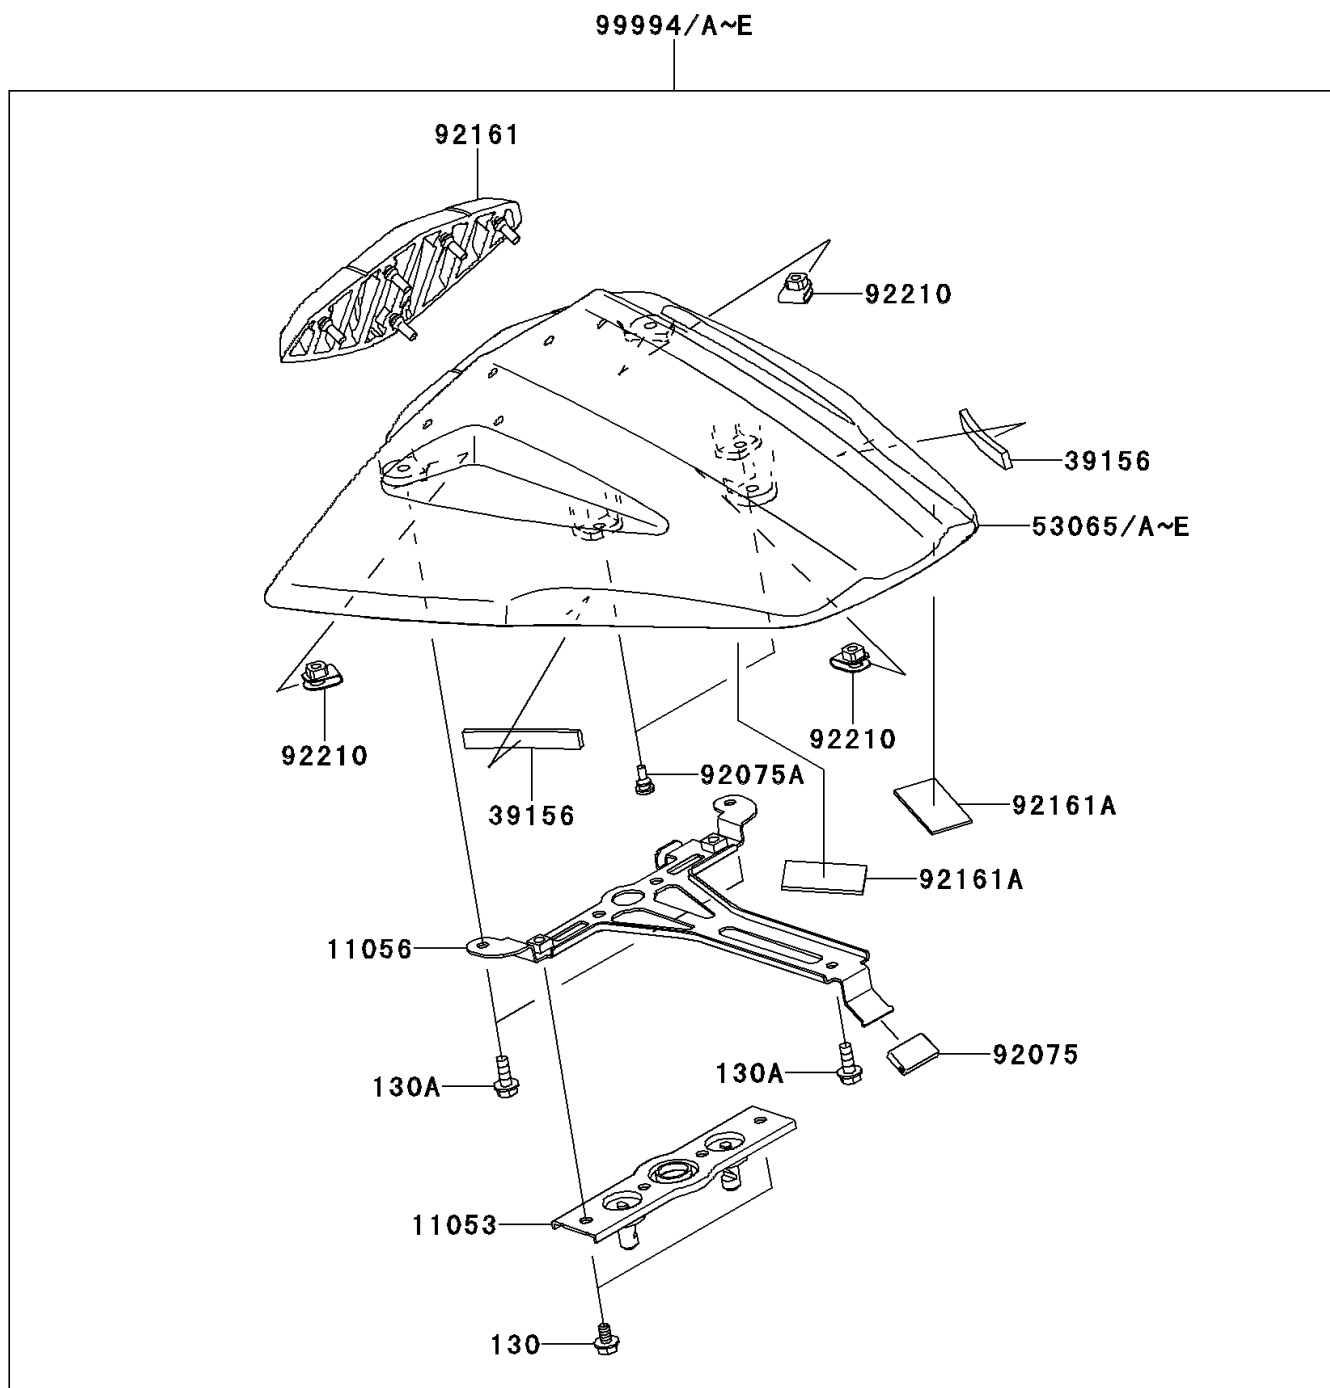

## 2011 NINJA® ZX™10R ABS PARTS DIAGRAM

Accessory(Single Seat Cover)

F2910

## 2011 NINJA® ZX™10R ABS PARTS LIST

Accessory(Single Seat Cover)

ITEM NAME	PART NUMBER	QUANTITY
BOLT-FLANGED,6X10 (Ref # 130)	130BA0610	1
BOLT-FLANGED,6X16 (Ref # 130A)	130BA0616	1
BRACKET,SEAT LOCK STRIKER (Ref # 11053)	11053-0386	1
BRACKET,SEAT COVER (Ref # 11056)	11056-0240	1
PAD,10X70X4 (Ref # 39156)	39156-0735	1
COVER SEAT,EBONY (Ref # 53065)	53065-0020-H8	1
COVER SEAT,L.GREEN (Ref # 53065E)	53065-0020-777	1
DAMPER (Ref # 92075)	92075-1446	1
DAMPER (Ref # 92075A)	92075-1808	1
DAMPER (Ref # 92161)	92161-0921	1
DAMPER,45X25X2 (Ref # 92161A)	92161-1381	1
NUT,6MM (Ref # 92210)	92210-0277	1
KIT,SINGLE SEAT COVER,EBONY (Ref # 99994)	99994-0320-H8	1
KIT,SINGLE SEAT COVER,L.GREEN (Ref # 99994E)	99994-0320-777	1