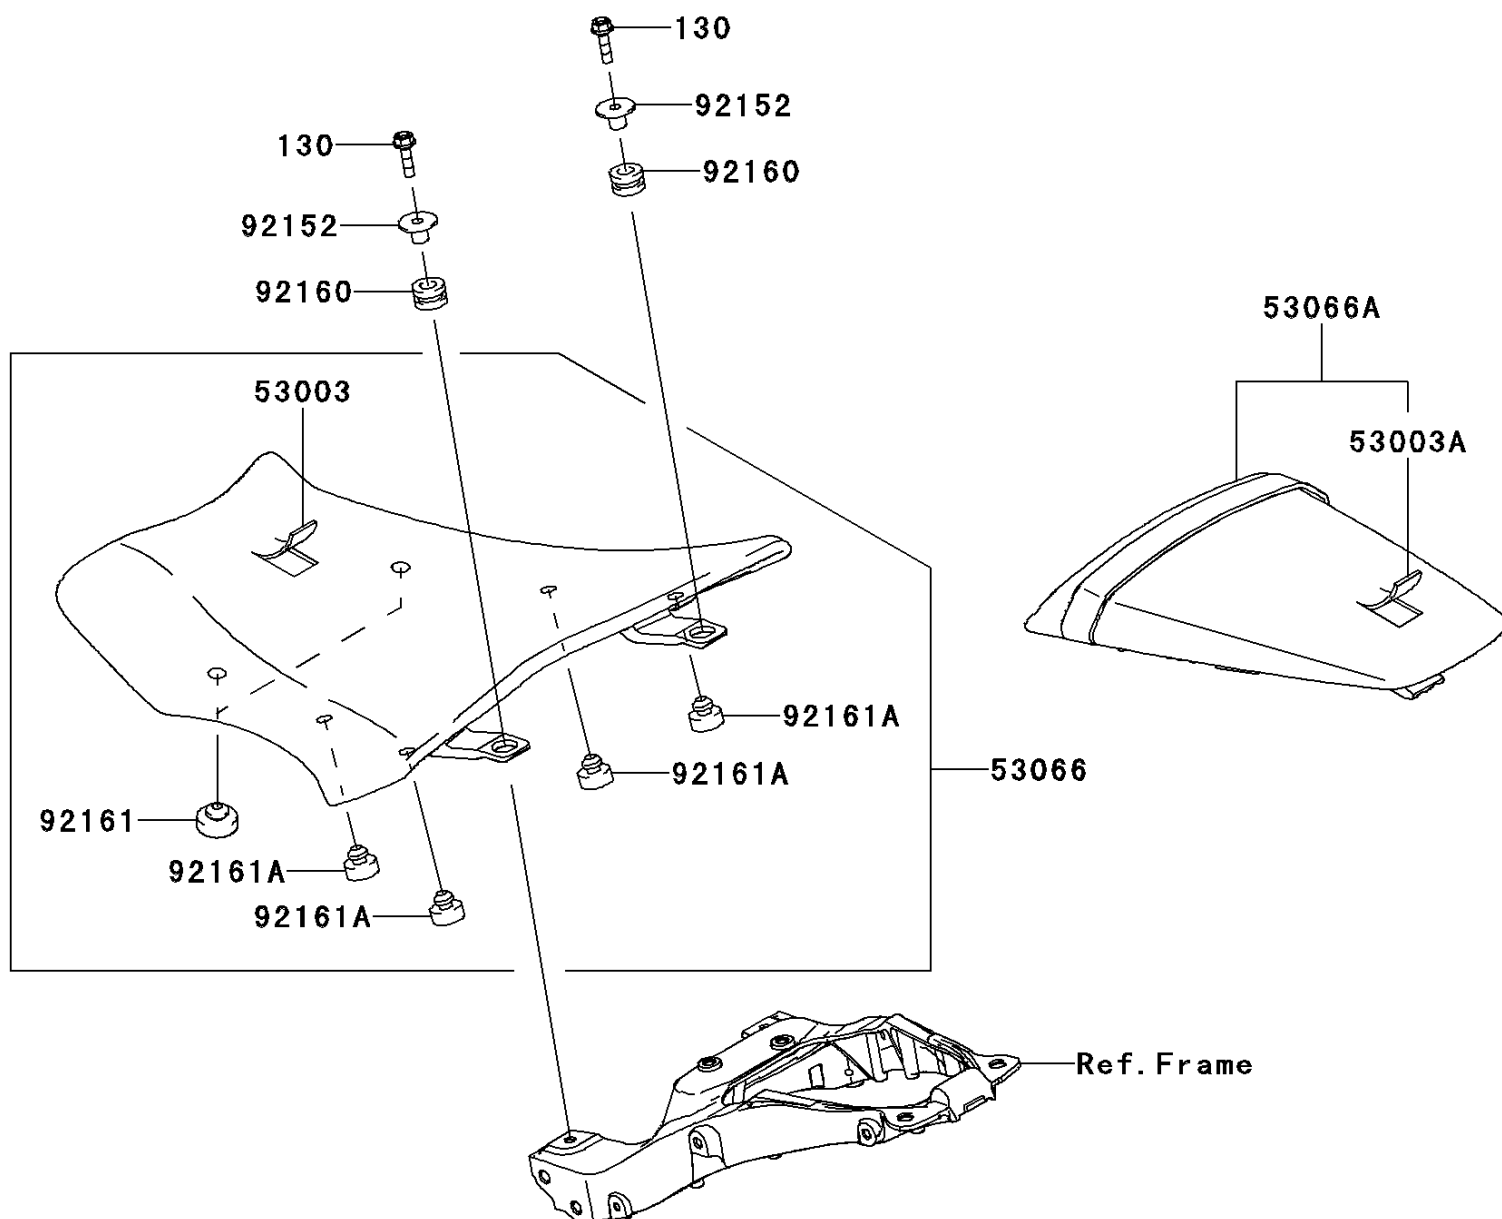

2011 NINJA® ZX™10R ABS PARTS DIAGRAM

Seat

F2510

2011 NINJA® ZX™10R ABS PARTS LIST

Seat

ITEM NAME	PART NUMBER	QUANTITY
BOLT-FLANGED,6X22 (Ref # 130)	130BA0622	1
LEATHER,FR SEAT,BLACK (Ref # 53003)	53003-0209-MA	1
LEATHER,RR SEAT,BLACK (Ref # 53003A)	53003-0210-MA	1
SEAT-ASSY,FR,BLACK (Ref # 53066)	53066-0280-MA	1
SEAT,RR,LEATHER BLK+BAND BLK (Ref # 53066A)	53066-0281-12Y	1
COLLAR (Ref # 92152)	92152-0365	1
DAMPER (Ref # 92160)	92160-1167	1
DAMPER,SEAT (Ref # 92161)	92161-0095	1
DAMPER (Ref # 92161A)	92161-0223	1