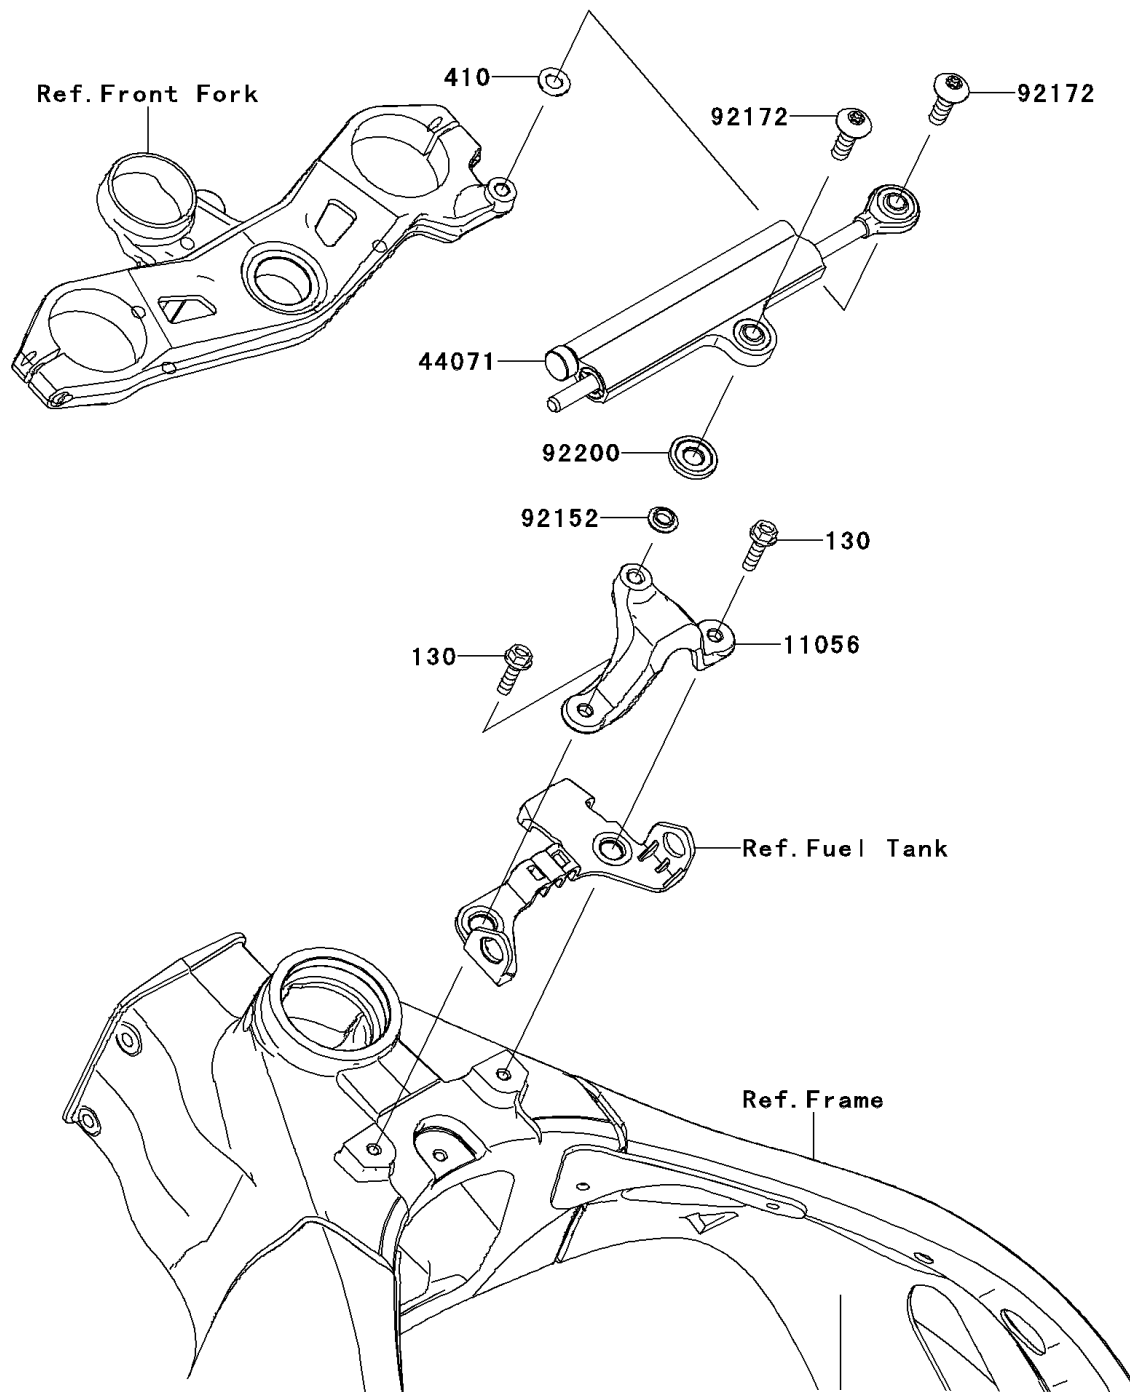

## 2011 NINJA® ZX™10R ABS PARTS DIAGRAM

Steering Damper(KBF/KCF)

F2313

## 2011 NINJA® ZX™10R ABS PARTS LIST

Steering Damper(KBF/KCF)

ITEM NAME	PART NUMBER	QUANTITY
BOLT-FLANGED,6X20 (Ref # 130)	130BA0620	1
WASHER-PLAIN-SMALL,8MM (Ref # 410)	410AA0800	1
BRACKET,STEERING DAMPER (Ref # 11056)	11056-0173	1
DAMPER-ASSY,STEERING (Ref # 44071)	44071-0673	1
COLLAR,L=3.3 (Ref # 92152)	92152-0834	1
SCREW,8X26 (Ref # 92172)	92172-0269	1
WASHER (Ref # 92200)	92200-0293	1