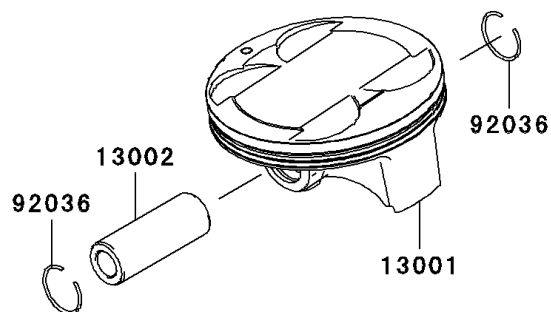

2008 KLX™450R PARTS DIAGRAM

Cylinder/Piston(s)

E1120

2008 KLX™450R PARTS LIST

Cylinder/Piston(s)

ITEM NAME	PART NUMBER	QUANTITY
CYLINDER-ENGINE (Ref # 11005)	11005-0088	1
GASKET,CYLINDER BASE (Ref # 11061)	11061-0160	1
PISTON-ENGINE (Ref # 13001)	13001-0073	1
PIN-PISTON (Ref # 13002)	13002-0016	1
RING-SET-PISTON (Ref # 13008)	13008-0018	1
RING-SNAP,PISTON PIN (Ref # 92036)	92036-008	1
PIN,10.1X12X14 (Ref # 92043)	92043-4009	1
BOLT,6X30 (Ref # 92153)	92153-0844	1