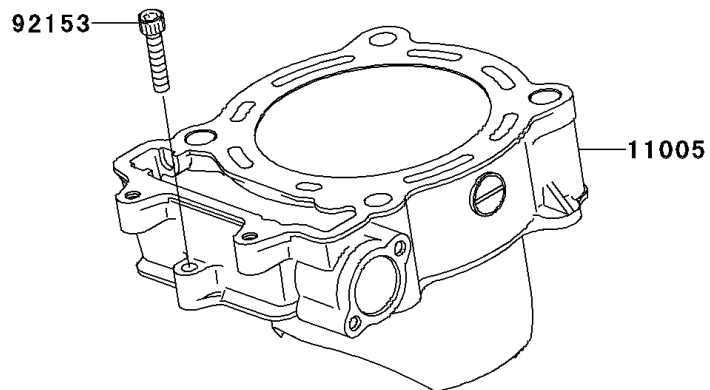

2008 KLX™450R PARTS DIAGRAM

Cylinder/Piston(s)

E1120

2008 KLX™450R PARTS LIST

Cylinder/Piston(s)

ITEM NAME	PART NUMBER	QUANTITY
CYLINDER-ENGINE (Ref # 11005)	11005-0088	1
GASKET,CYLINDER BASE (Ref # 11061)	11061-0160	1
PISTON-ENGINE (Ref # 13001)	13001-0073	1
PIN-PISTON (Ref # 13002)	13002-0016	1
RING-SET-PISTON (Ref # 13008)	13008-0018	1
RING-SNAP,PISTON PIN (Ref # 92036)	92036-008	1
PIN,10.1X12X14 (Ref # 92043)	92043-4009	1
BOLT,6X30 (Ref # 92153)	92153-0844	1