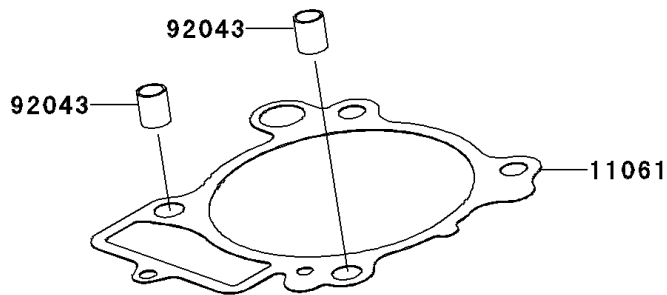

2008 KLX™450R PARTS DIAGRAM

Cylinder/Piston(s)

E1120

2008 KLX™450R PARTS LIST

Cylinder/Piston(s)

ITEM NAME	PART NUMBER	QUANTITY
CYLINDER-ENGINE (Ref # 11005)	11005-0088	1
GASKET,CYLINDER BASE (Ref # 11061)	11061-0160	1
PISTON-ENGINE (Ref # 13001)	13001-0073	1
PIN-PISTON (Ref # 13002)	13002-0016	1
RING-SET-PISTON (Ref # 13008)	13008-0018	1
RING-SNAP,PISTON PIN (Ref # 92036)	92036-008	1
PIN,10.1X12X14 (Ref # 92043)	92043-4009	1
BOLT,6X30 (Ref # 92153)	92153-0844	1