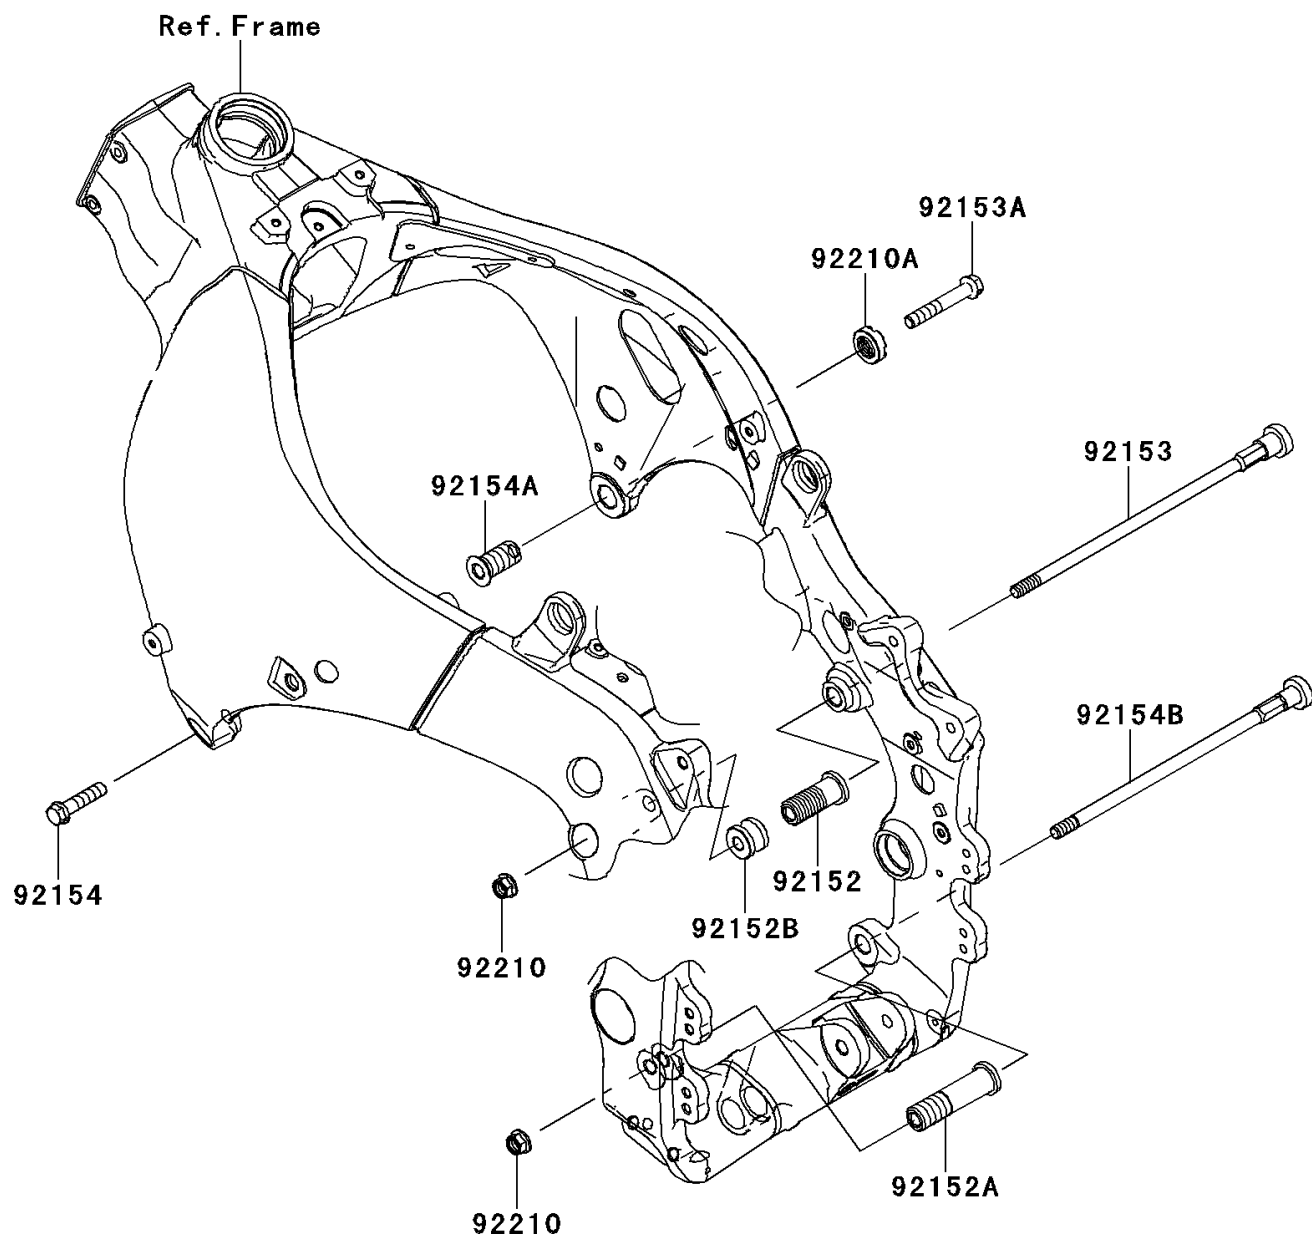

2011 NINJA® ZX™10R ABS PARTS DIAGRAM

Engine Mount

F2122

2011 NINJA® ZX™10R ABS PARTS LIST

Engine Mount

ITEM NAME	PART NUMBER	QUANTITY
COLLAR,ENGINE MOUNT (Ref # 92152)	92152-0076	1
COLLAR,10.5X20X80 (Ref # 92152A)	92152-0860	1
COLLAR (Ref # 92152B)	92152-0984	1
BOLT,SOCKET,10X279 (Ref # 92153)	92153-1329	1
BOLT,FLANGED,10X65 (Ref # 92153A)	92153-1931	1
BOLT,FLANGED,10X40 (Ref # 92154)	92154-0094	1
BOLT,ENGINE MOUNT,18MM (Ref # 92154A)	92154-0249	1
BOLT,SOCKET,10X260 (Ref # 92154B)	92154-0386	1
NUT,LOCK,FLANGED,10MM (Ref # 92210)	92210-1139	1
NUT,CASTLE,18MM (Ref # 92210A)	92210-1390	1