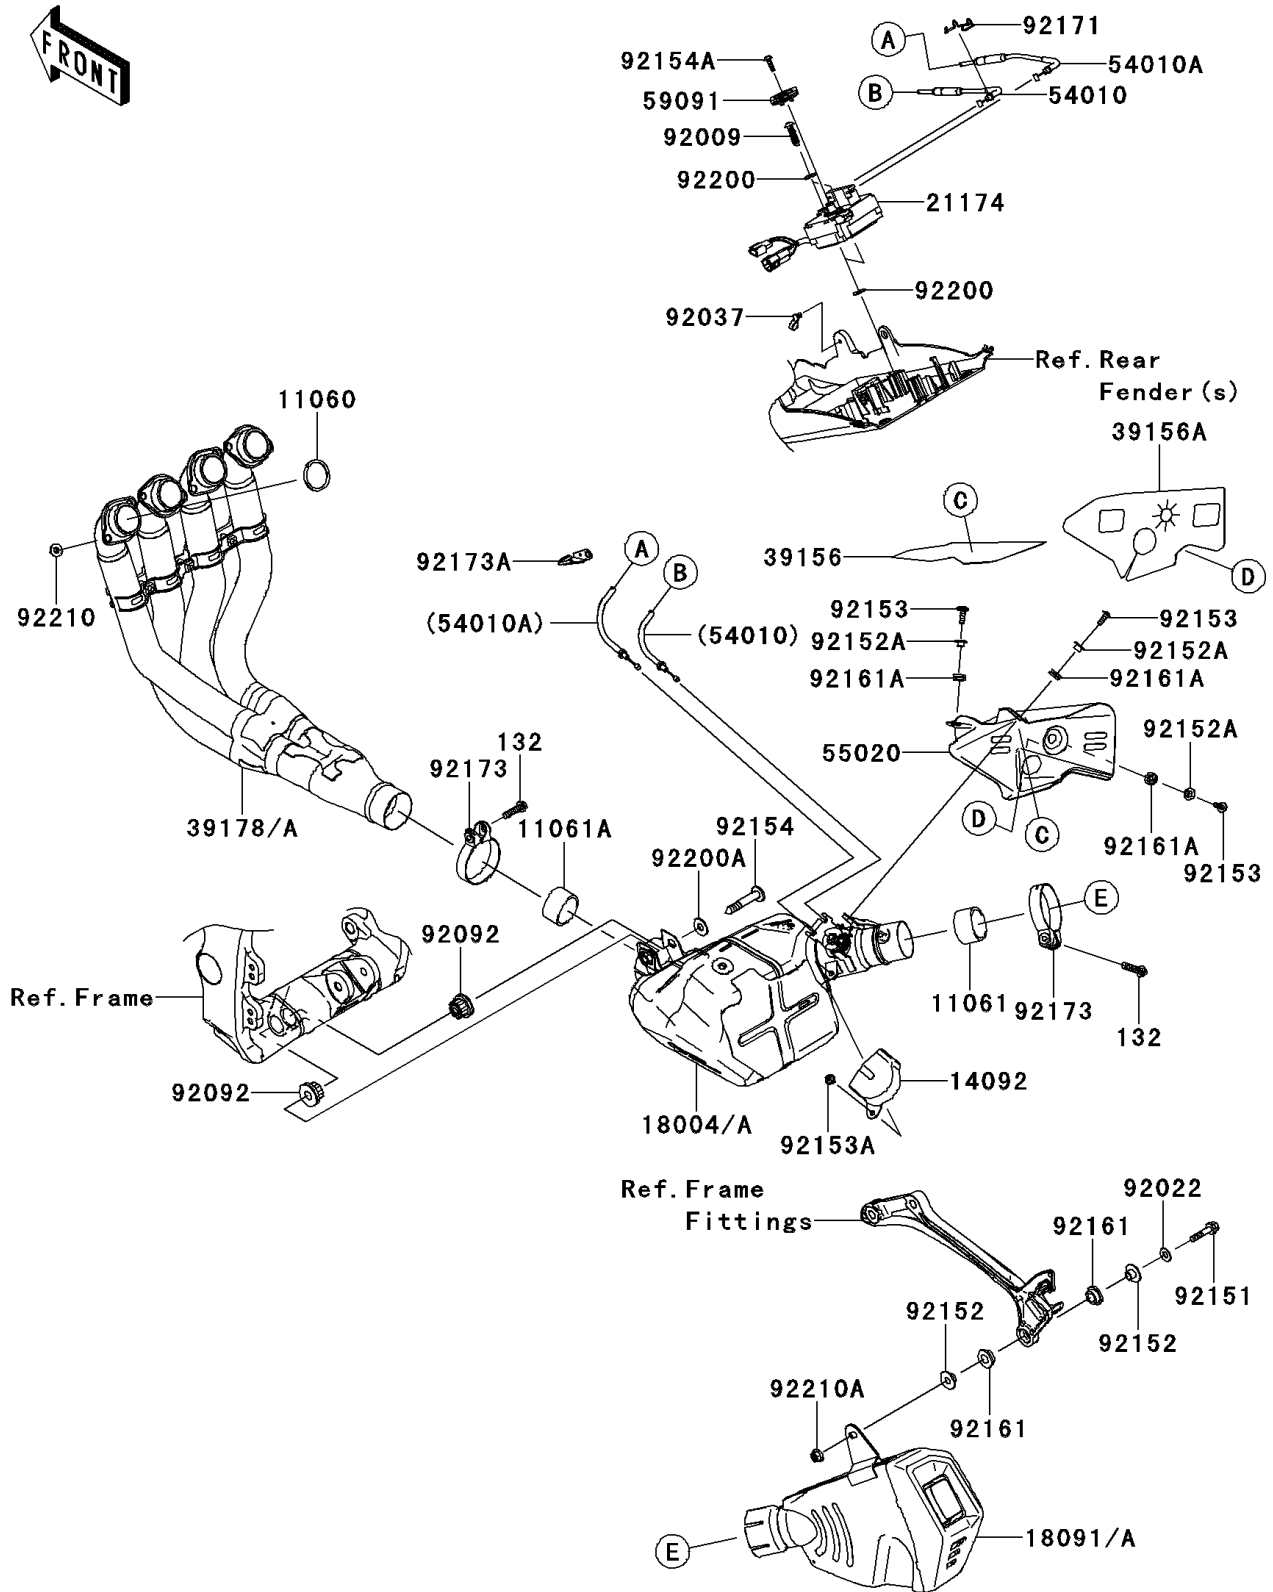

2011 NINJA® ZX™10R ABS PARTS DIAGRAM

Muffler(s)

E1140

2011 NINJA® ZX™10R ABS PARTS LIST

Muffler(s)

ITEM NAME	PART NUMBER	QUANTITY
BOLT-FLANGED-SMALL,8X30 (Ref # 132)	132BC0830	1
GASKET,EXHAUST PIPE (Ref # 11060)	11060-1203	1
GASKET,50.8X62X30 (Ref # 11061)	11061-0447	1
GASKET,54X62X30 (Ref # 11061A)	11061-0448	1
COVER,PULLEY (Ref # 14092)	14092-0705	1
CHAMBER-PREMUFLER (Ref # 18004A)	18004-0099	1
BODY-COMP-MUFFLER (Ref # 18091)	18091-0699	1
MOTOR-ELECTRIC (Ref # 21174)	21174-0005	1
PAD,GUARD,UPP (Ref # 39156)	39156-0731	1
PAD,GUARD,LWR (Ref # 39156A)	39156-0732	1
MANIFOLD-COMP-EXHAUST (Ref # 39178)	39178-0169	1
CABLE,OPEN (Ref # 54010)	54010-0577	1
CABLE,CLOSE (Ref # 54010A)	54010-0578	1
GUARD (Ref # 55020)	55020-0562	1
PULLEY (Ref # 59091)	59091-0007	1
SCREW,TAPPING,6X30 (Ref # 92009)	92009-1481	1
WASHER,8.5X19X1.2 (Ref # 92022)	92022-3730	1
CLAMP,SPEED,L=43 (Ref # 92037)	92037-1290	1
BUSHING-RUBBER,MUFFLER (Ref # 92092)	92092-1087	1
BOLT,FLANGED,8X40 (Ref # 92151)	92151-1532	1
COLLAR (Ref # 92152)	92152-0188	1
COLLAR (Ref # 92152A)	92152-0286	1
BOLT,SOCKET,6X16 (Ref # 92153)	92153-0817	1
BOLT,SOCKET,6X10 (Ref # 92153A)	92153-1527	1
BOLT,SOCKET,10X61 (Ref # 92154)	92154-0125	1
BOLT,TORX,5X18 (Ref # 92154A)	92154-0217	1
DAMPER (Ref # 92161)	92161-0135	1
DAMPER (Ref # 92161A)	92161-0308	1
CLAMP (Ref # 92171)	92171-0292	1

2011 NINJA® ZX™10R ABS PARTS LIST

Muffler(s)

ITEM NAME	PART NUMBER	QUANTITY
CLAMP,64.5MM (Ref # 92173)	92173-0284	1
CLAMP (Ref # 92173A)	92173-0781	1
WASHER (Ref # 92200)	92200-0078	1
WASHER,10.5X25X2.0 (Ref # 92200A)	92200-1377	1
NUT,8MM (Ref # 92210)	92210-0076	1
NUT,8MM (Ref # 92210A)	92210-0121	1