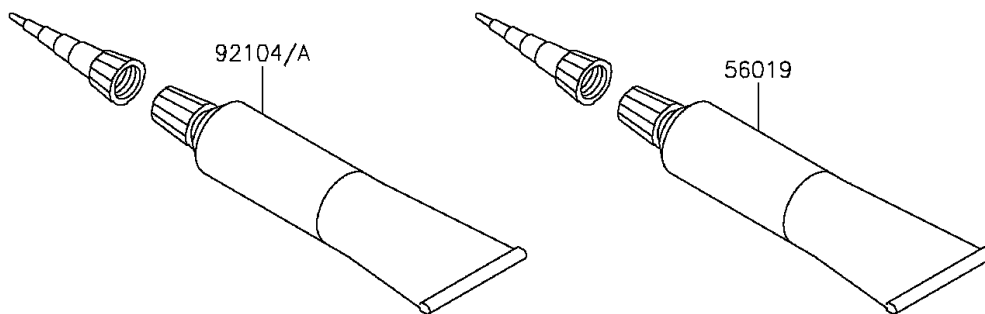

2011 Vulcan® 900 Classic LT PARTS DIAGRAM

Owner's Tools

F2810

2011 Vulcan® 900 Classic LT PARTS LIST

Owner's Tools

ITEM NAME	PART NUMBER	QUANTITY
TOOL-KIT (Ref # 56007)	56007-0095	1
BAG,TOOL (Ref # 56008)	56008-1075	1
GASKET-LIQUID,TB1211,WHITE (Ref # 56019)	56019-120	1
GASKET-LIQUID,TB1211F,CLEAR (Ref # 92104)	92104-0004	1
GASKET-LIQUID,TB1216B,BLACK (Ref # 92104A)	92104-1064	1
GRIP-SCREW DRIVER (Ref # 92106)	92106-1001	1
TOOL-DRIVER,#3PHILLIPS (Ref # 92107)	92107-005	1
TOOL-WRENCH,HOOK (Ref # 92110)	92110-0018	1
TOOL-WRENCH,ALLEN,5MM (Ref # 92110A)	92110-1015	1
TOOL-WRENCH,OPEN END,10X12 (Ref # 92110B)	92110-1152	1
TOOL-WRENCH,OPEN END,14X17 (Ref # 92110C)	92110-1153	1
TOOL-WRENCH,HOOK (Ref # 92110D)	92110-1173	1
TOOL-BAR,BOX END WRENCH (Ref # 92111)	92111-0002	1
TOOL-WRENCH,OPEN END,8X10 (Ref # 92126)	92126-004	1