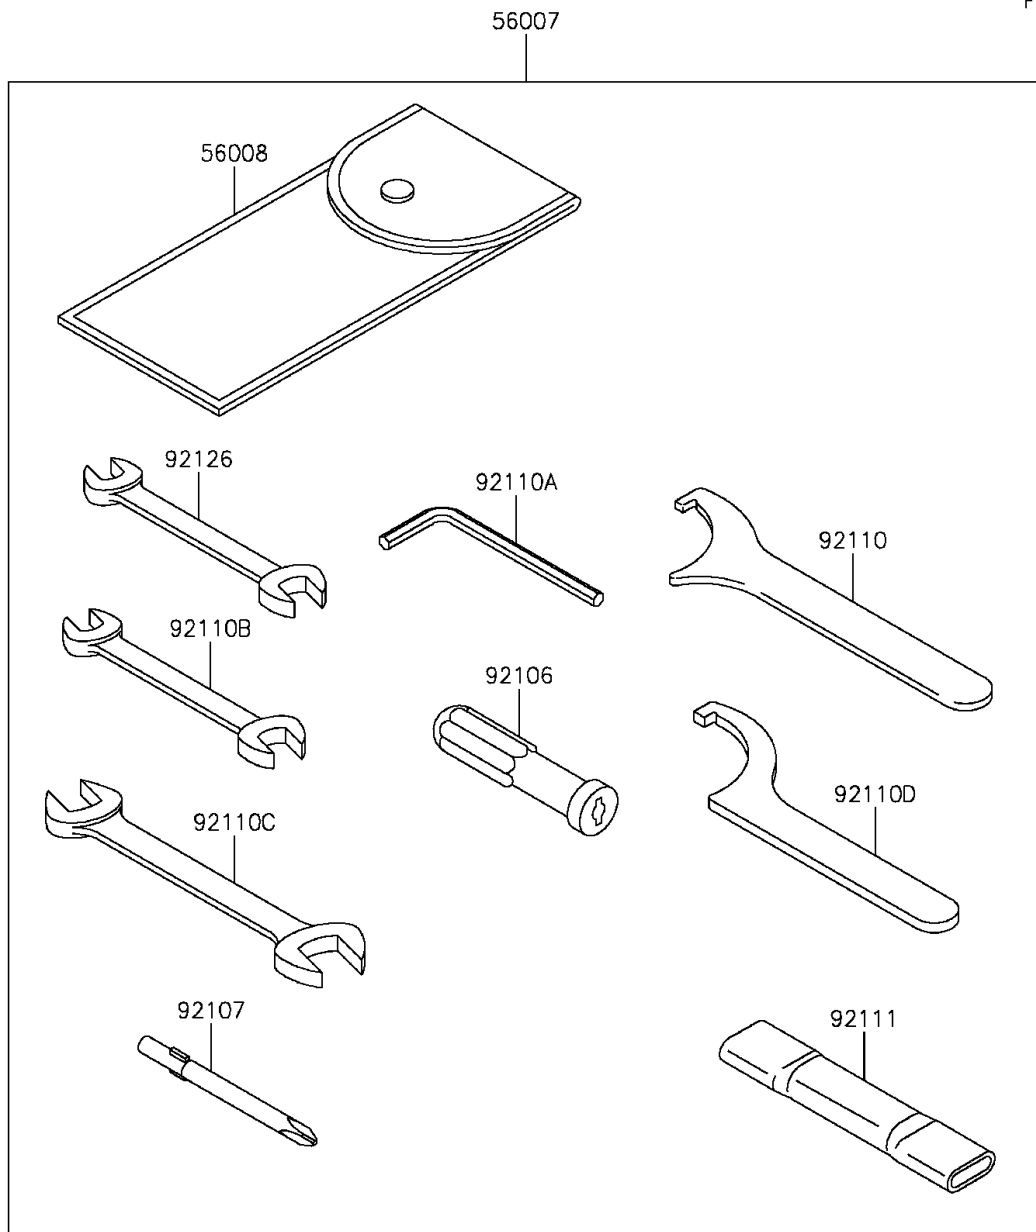

2011 Vulcan® 900 Classic LT PARTS DIAGRAM

Owner's Tools

F2810

2011 Vulcan® 900 Classic LT PARTS LIST

Owner's Tools

ITEM NAME	PART NUMBER	QUANTITY
TOOL-KIT (Ref # 56007)	56007-0095	1
BAG,TOOL (Ref # 56008)	56008-1075	1
GASKET-LIQUID,TB1211,WHITE (Ref # 56019)	56019-120	1
GASKET-LIQUID,TB1211F,CLEAR (Ref # 92104)	92104-0004	1
GASKET-LIQUID,TB1216B,BLACK (Ref # 92104A)	92104-1064	1
GRIP-SCREW DRIVER (Ref # 92106)	92106-1001	1
TOOL-DRIVER,#3PHILLIPS (Ref # 92107)	92107-005	1
TOOL-WRENCH,HOOK (Ref # 92110)	92110-0018	1
TOOL-WRENCH,ALLEN,5MM (Ref # 92110A)	92110-1015	1
TOOL-WRENCH,OPEN END,10X12 (Ref # 92110B)	92110-1152	1
TOOL-WRENCH,OPEN END,14X17 (Ref # 92110C)	92110-1153	1
TOOL-WRENCH,HOOK (Ref # 92110D)	92110-1173	1
TOOL-BAR,BOX END WRENCH (Ref # 92111)	92111-0002	1
TOOL-WRENCH,OPEN END,8X10 (Ref # 92126)	92126-004	1