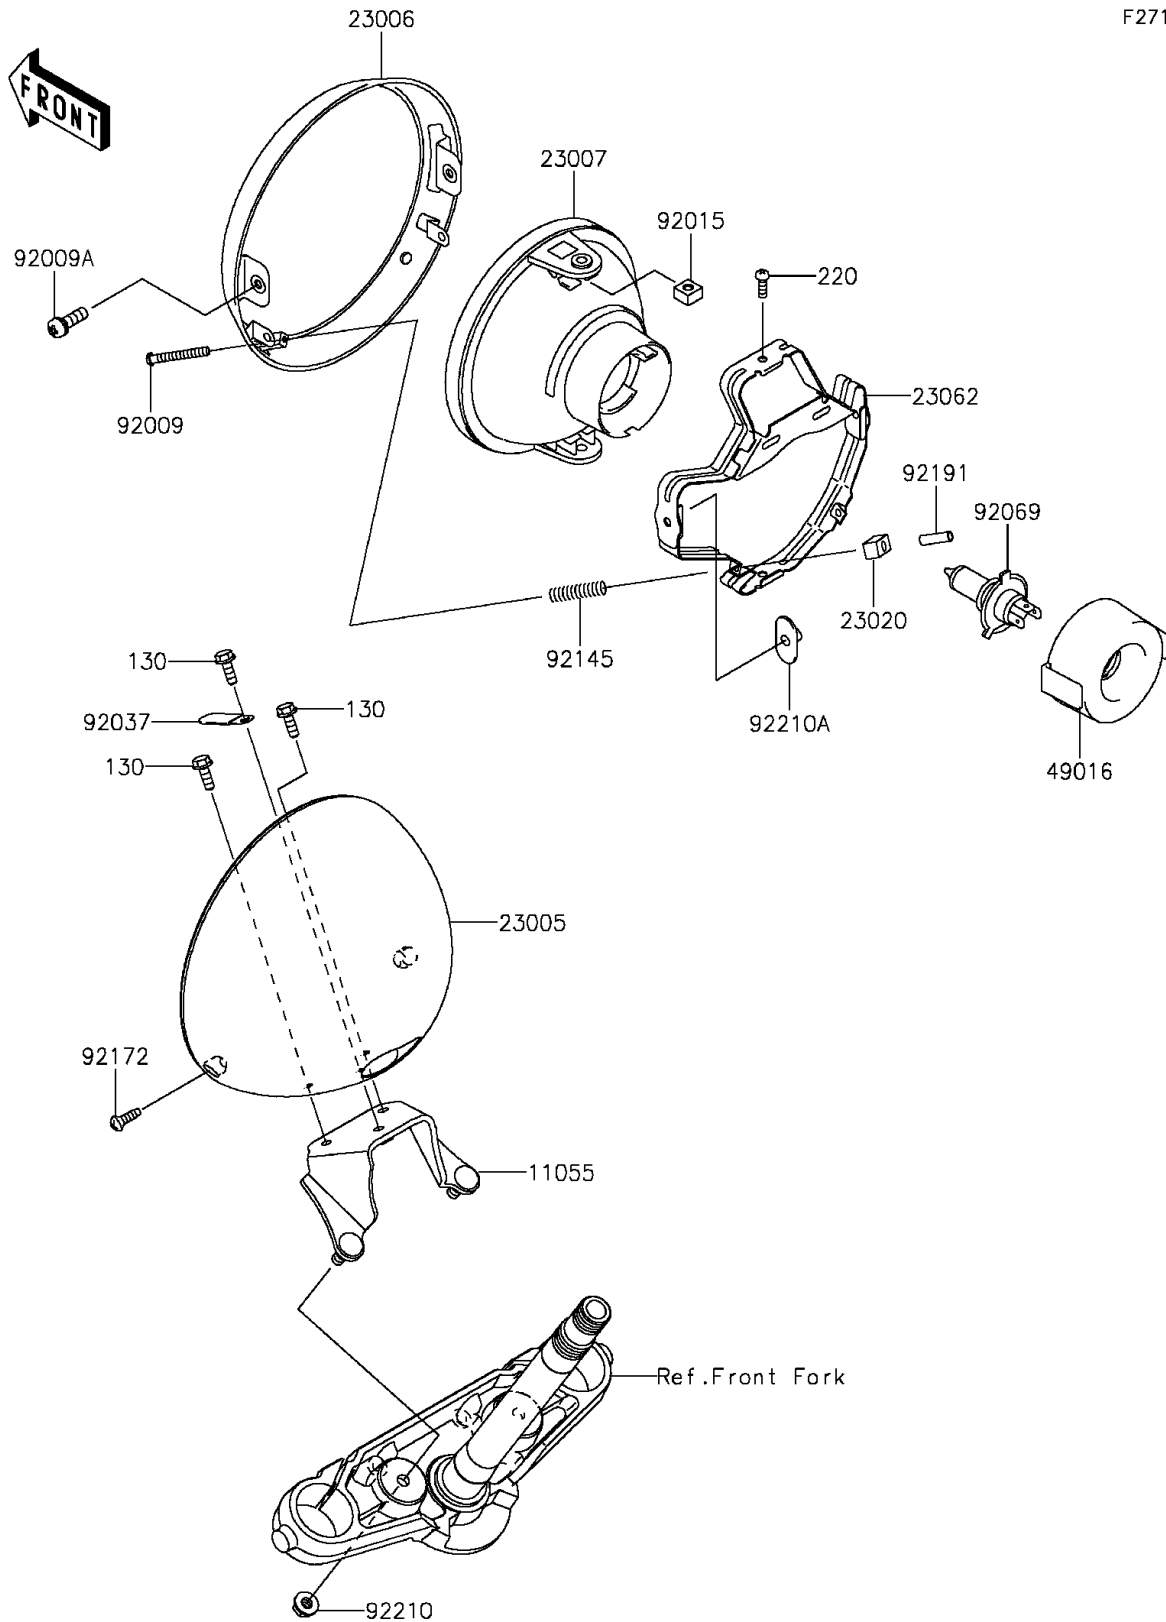

2011 Vulcan® 900 Classic LT PARTS DIAGRAM

Headlight(s)

F2710

2011 Vulcan® 900 Classic LT PARTS LIST

Headlight(s)

ITEM NAME	PART NUMBER	QUANTITY
BOLT-FLANGED,6X16 (Ref # 130)	130BA0616	1
SCREW-PAN-CROS,5X16 (Ref # 220)	220AA0516	1
BRACKET,HEAD LAMP,SILVER (Ref # 11055)	11055-1167-CE	1
BODY-COMP-HEAD LAMP (Ref # 23005)	23005-0304	1
RIM-LAMP (Ref # 23006)	23006-1081	1
LENS-COMP,HEAD LAMP (Ref # 23007)	23007-1396	1
NUT,4MM,FOCUS ADJUST (Ref # 23020)	23020-018	1
BRACKET-COMP,HEAD LAMP (Ref # 23062)	23062-1132	1
COVER-SEAL,SOCKET (Ref # 49016)	49016-1203	1
SCREW,FOCUS ADJUST,4X60 (Ref # 92009)	92009-1816	1
SCREW,5X16 (Ref # 92009A)	92009-1879	1
NUT,5MM (Ref # 92015)	92015-1157	1
CLAMP,L=45 (Ref # 92037)	92037-1539	1
BULB,12V 60/55W,H4 (Ref # 92069)	92069-0050	1
SPRING,HEAD LAMP LENS (Ref # 92145)	92145-1268	1
SCREW,5X14 (Ref # 92172)	92172-0145	1
TUBE,3.5X5.5X19 (Ref # 92191)	92191-1217	1
NUT,FLANGED,8MM (Ref # 92210)	92210-0004	1
NUT,SPECIAL,5MM (Ref # 92210A)	92210-1060	1