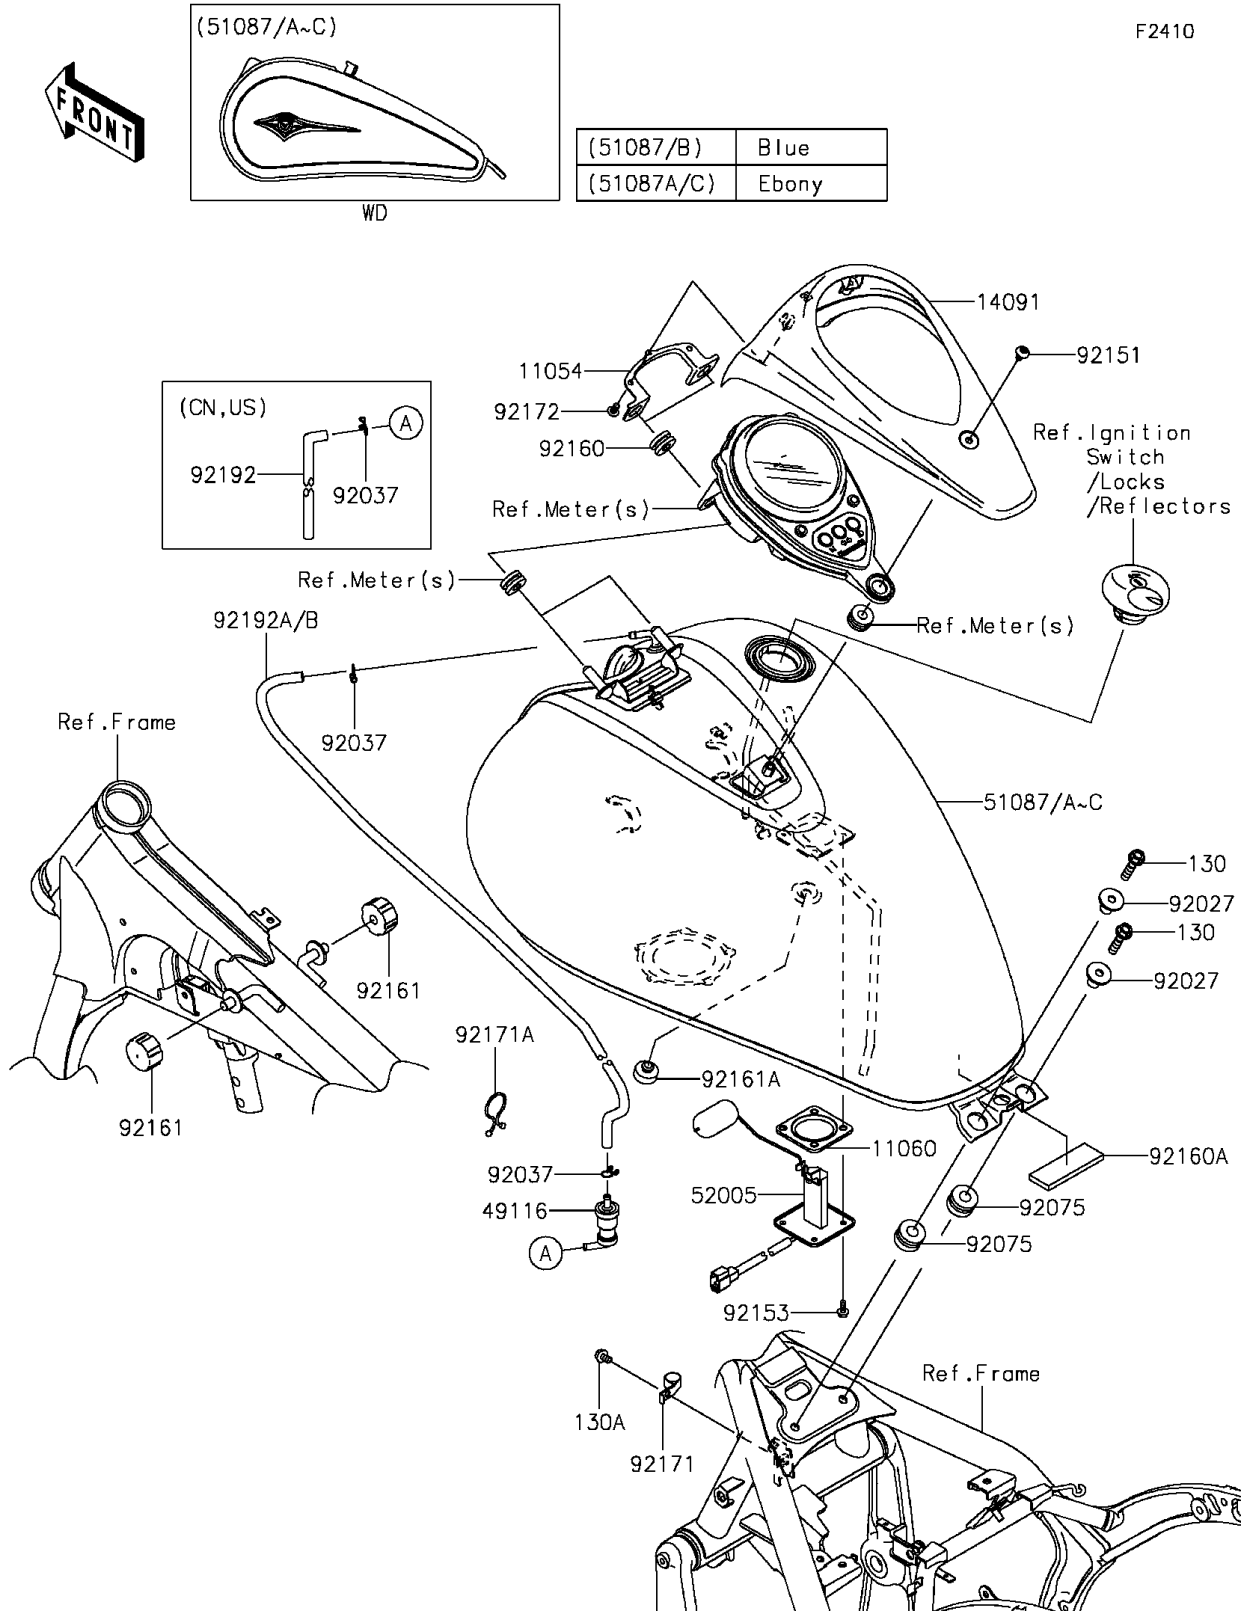

## 2011 Vulcan® 900 Classic LT PARTS DIAGRAM

Fuel Tank(DBF)

## 2011 Vulcan® 900 Classic LT PARTS LIST

Fuel Tank(DBF)

ITEM NAME	PART NUMBER	QUANTITY
BRACKET,METER,FR (Ref # 11054)	11054-0034	1
GASKET,FUEL GAUGE (Ref # 11060)	11060-1952	1
COVER,METER (Ref # 14091)	14091-0516	1
VALVE-ASSY,CHECK (Ref # 49116)	49116-0014	1
GAUGE,FUEL (Ref # 52005)	52005-0083	1
BOLT-FLANGED,8X30 (Ref # 130)	130BA0830	1
BOLT-FLANGED,6X10 (Ref # 130A)	130BB0610	1
COLLAR,L=19.3 (Ref # 92027)	92027-1780	1
DAMPER (Ref # 92075)	92075-1736	1
BOLT,SOCKET,6X12 (Ref # 92151)	92151-1940	1
BOLT,FLANGED,5X12 (Ref # 92153)	92153-1421	1
DAMPER (Ref # 92160)	92160-1162	1
DAMPER (Ref # 92160A)	92160-1323	1
DAMPER,FUEL TANK (Ref # 92161)	92161-0293	1
DAMPER,SEAT (Ref # 92161A)	92161-1065	1
CLAMP (Ref # 92171)	92171-0595	1
CLAMP (Ref # 92171A)	92171-1185	1
SCREW,TAPPING,5X14 (Ref # 92172)	92172-0006	1
TANK-COMP-FUEL,M.N.BLUE (Ref # 51087)	51087-5014-C6	1
TANK-COMP-FUEL,EBONY (Ref # 51087A)	51087-5015-H8	1
TANK-COMP-FUEL,M.N.BLUE (Ref # 51087B)	51087-5016-C6	1
TANK-COMP-FUEL,EBONY (Ref # 51087C)	51087-5017-H8	1
CLAMP,TUBE (Ref # 92037)	92037-147	2
TUBE,TANK-SEPARATOR,BLUE (Ref # 92192)	92192-0215	1
TUBE,FUEL TANK-VALVE (Ref # 92192A)	92192-0303	1
TUBE,FUEL TANK-VALVE (Ref # 92192B)	92192-0526	1