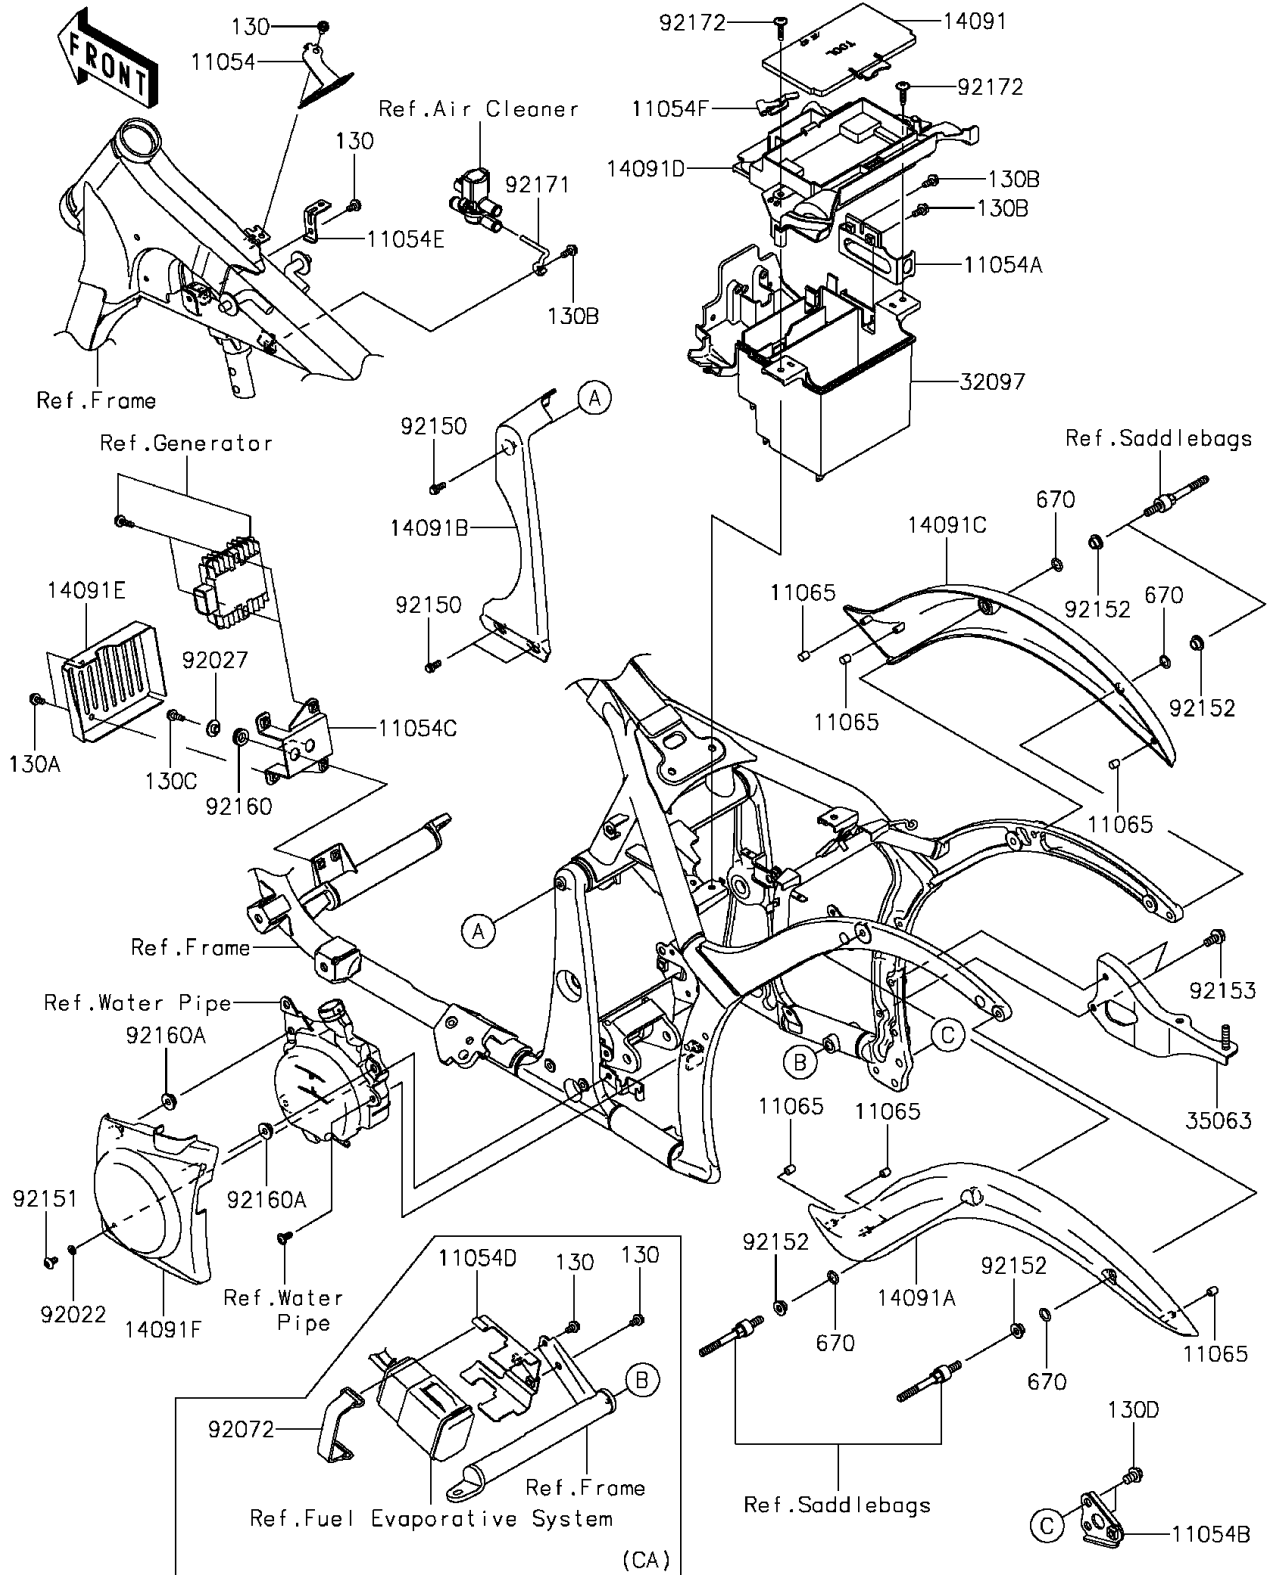

## 2011 Vulcan® 900 Classic LT PARTS DIAGRAM

Frame Fittings

F2131

## 2011 Vulcan® 900 Classic LT PARTS LIST

### Frame Fittings

ITEM NAME	PART NUMBER	QUANTITY
BOLT-FLANGED,6X12 (Ref # 130A)	130BB0612	1
BOLT-FLANGED,6X14 (Ref # 130B)	130BB0614	1
BOLT-FLANGED,6X20 (Ref # 130C)	130BB0620	1
BOLT-FLANGED,10X14 (Ref # 130D)	130BB1014	1
O RING,12MM (Ref # 670)	670B2012	1
BRACKET,FRONT COUPLER (Ref # 11054)	11054-0119	1
BRACKET,RELAY BOX (Ref # 11054A)	11054-0120	1
BRACKET,MUFFLER (Ref # 11054B)	11054-0122	1
BRACKET,REGULATOR (Ref # 11054C)	11054-0124	1
BRACKET,BOOST SENSOR (Ref # 11054E)	11054-0736	1
BRACKET,HELMET LOCK (Ref # 11054F)	11054-0738	1
CAP (Ref # 11065)	11065-0156	1
COVER,TOOL CASE (Ref # 14091)	14091-0520	1
COVER,FENDER,LH (Ref # 14091A)	14091-0521	1
COVER,PIVOT (Ref # 14091B)	14091-0526	1
COVER,FENDER,RH (Ref # 14091C)	14091-0638	1
COVER,BATTERY CASE&TOOL CASE (Ref # 14091D)	14091-0733	1
COVER,REGULATOR (Ref # 14091E)	14091-0836	1
COVER,RESERVOIR TANK (Ref # 14091F)	14091-1628	1
CASE-BATTERY (Ref # 32097)	32097-0021	1
STAY,MUFFLER,F.S.BLACK (Ref # 35063)	35063-0342-18R	1
WASHER,6.2X11X1.5 (Ref # 92022)	92022-183	1
COLLAR,L=7.4 (Ref # 92027)	92027-1848	1
BOLT,FLANGED,6X14 (Ref # 92150)	92150-1689	1
BOLT,SOCKET,6X12 (Ref # 92151)	92151-1940	1
COLLAR (Ref # 92152)	92152-0381	1
BOLT,FLANGED,8X20 (Ref # 92153)	92153-1704	1
DAMPER (Ref # 92160)	92160-1278	1
DAMPER (Ref # 92160A)	92160-1613	1

## 2011 Vulcan® 900 Classic LT PARTS LIST

Frame Fittings

ITEM NAME	PART NUMBER	QUANTITY
CLAMP (Ref # 92171)	92171-0600	1
SCREW,6X26 (Ref # 92172)	92172-0137	1
BOLT-FLANGED,6X10 (Ref # 130)	130BB0610	2
BRACKET,CANISTER (Ref # 11054D)	11054-0147	1
BAND (Ref # 92072)	92072-1384	1