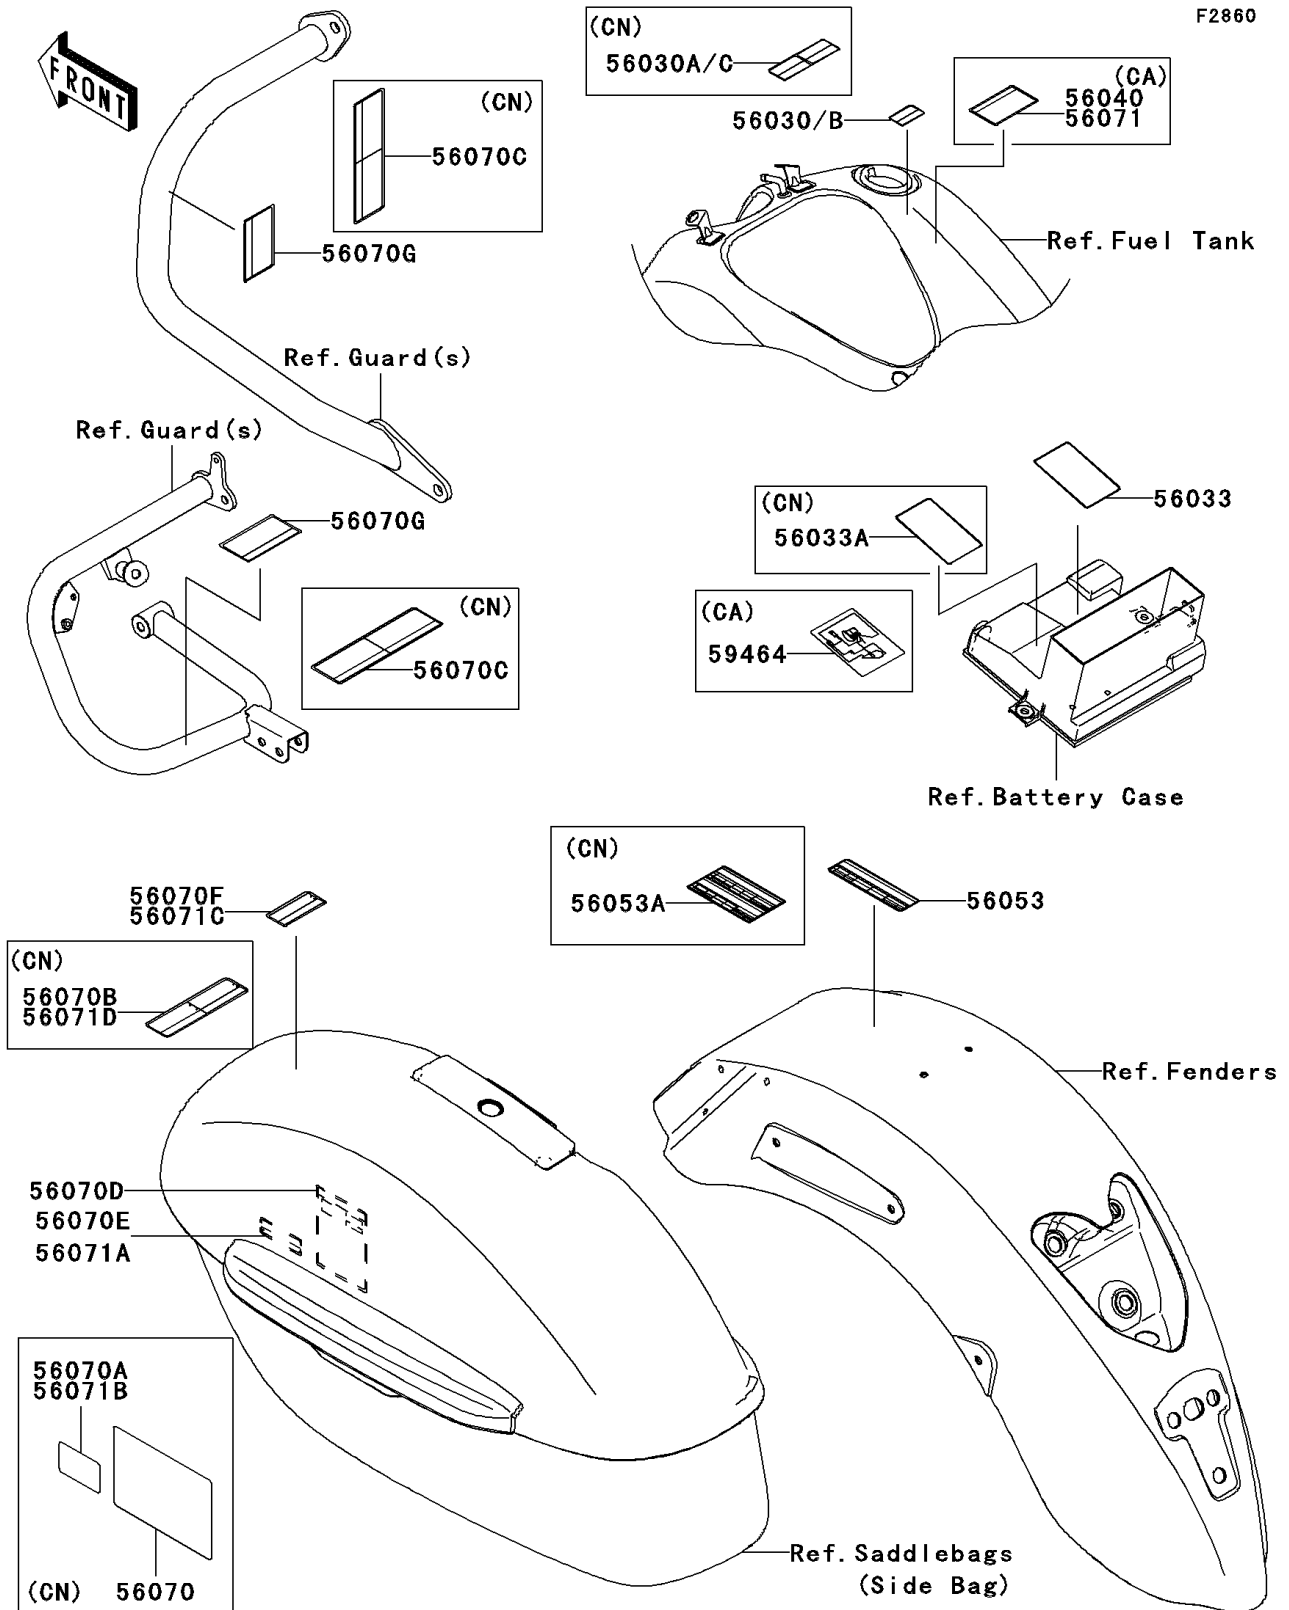

2009 Vulcan® 1700 Nomad™ PARTS DIAGRAM

Labels

2009 Vulcan® 1700 Nomad™ PARTS LIST

Labels

ITEM NAME	PART NUMBER	QUANTITY
LABEL-MANUAL,DAILY SAFETY (Ref # 56033)	56033-0274	1
LABEL,GASOLINE (Ref # 56030B)	56030-1177	1
LABEL,GASOLINE(FRENCH) (Ref # 56030C)	56030-1178	1
LABEL-MANUAL,DAILY SAFETY (Ref # 56033A)	56033-0275	1
LABEL-WARNING,EVAPO (Ref # 56040)	56040-1121	1
LABEL-SPECIFICATION,TIRE&LOAD (Ref # 56053)	56053-0379	1
LABEL-SPECIFICATION,TIRE&LOAD (Ref # 56053A)	56053-0380	1
LABEL-WARNING,SADDLEBAG (Ref # 56070)	56070-1150	1
LABEL-WARNING,SADDLEBAG (Ref # 56070A)	56070-1154	1
LABEL-WARNING,SADDLEBAG (Ref # 56070B)	56070-1155	1
LABEL-WARNING,SIDE BAG GUARD (Ref # 56070C)	56070-1180	1
LABEL-WARNING,SADDLEBAG (Ref # 56070D)	56070-1282	1
LABEL-WARNING,SADDLEBAG (Ref # 56070E)	56070-1283	1
LABEL-WARNING,SADDLEBAG (Ref # 56070F)	56070-1284	1
LABEL-WARNING,SIDE BAG GUARD (Ref # 56070G)	56070-1285	1
LABEL-CERTIFICATION,EVAPO ROUT (Ref # 59464)	59464-1635	1