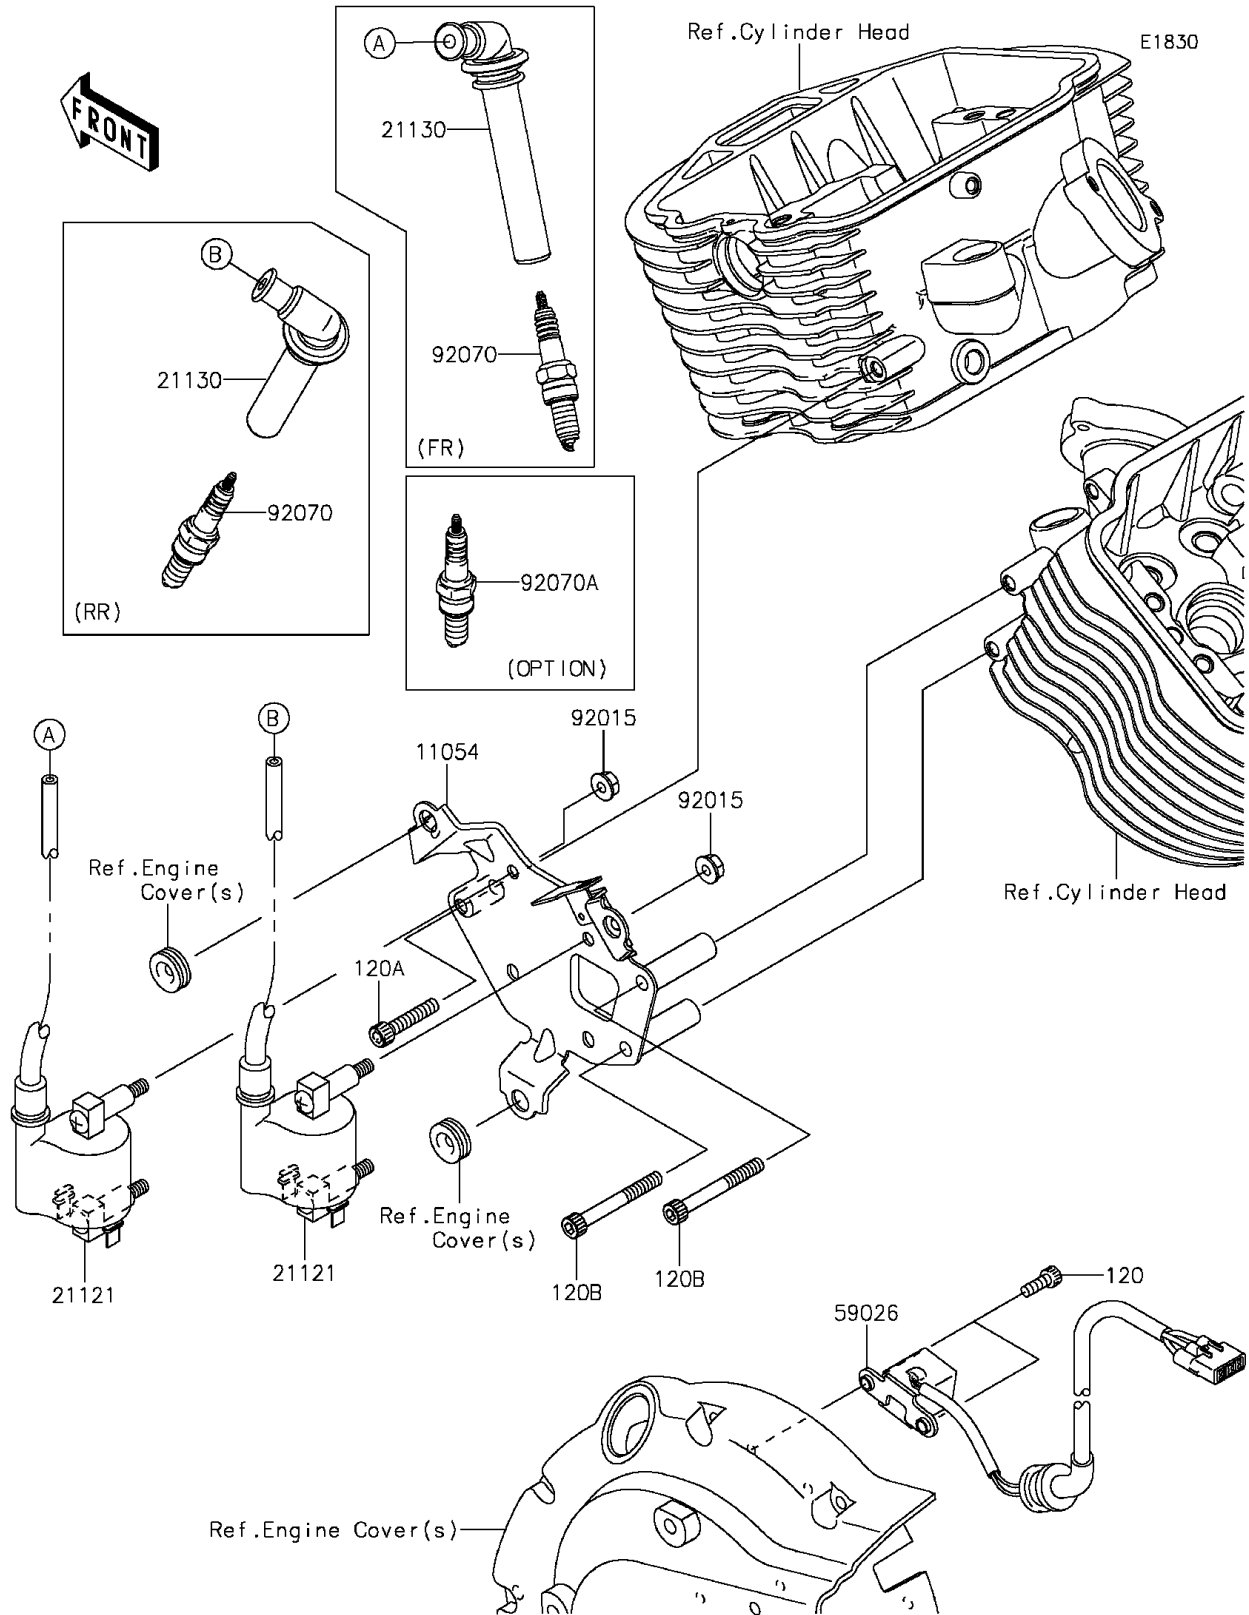

2011 Vulcan® 900 Classic LT PARTS DIAGRAM

Ignition System

2011 Vulcan® 900 Classic LT PARTS LIST

Ignition System

ITEM NAME	PART NUMBER	QUANTITY
BOLT-SOCKET,5X14 (Ref # 120)	120CA0514	1
BOLT-SOCKET,6X35 (Ref # 120A)	120CA0635	1
BOLT-SOCKET,6X55 (Ref # 120B)	120CA0655	1
BRACKET,IGNITION COIL (Ref # 11054)	11054-1537	1
COIL-IGNITION (Ref # 21121)	21121-0027	1
CAP-SPARK PLUG (Ref # 21130)	21130-1075	1
COIL-PULSING (Ref # 59026)	59026-0017	1
NUT,FLANGED,6MM (Ref # 92015)	92015-1367	1
PLUG-SPARK,CPR7EA-9(NGK) (Ref # 92070)	92070-0022	1
PLUG-SPARK,CPR8EA-9(NGK) (Ref # 92070A)	92070-0029	1