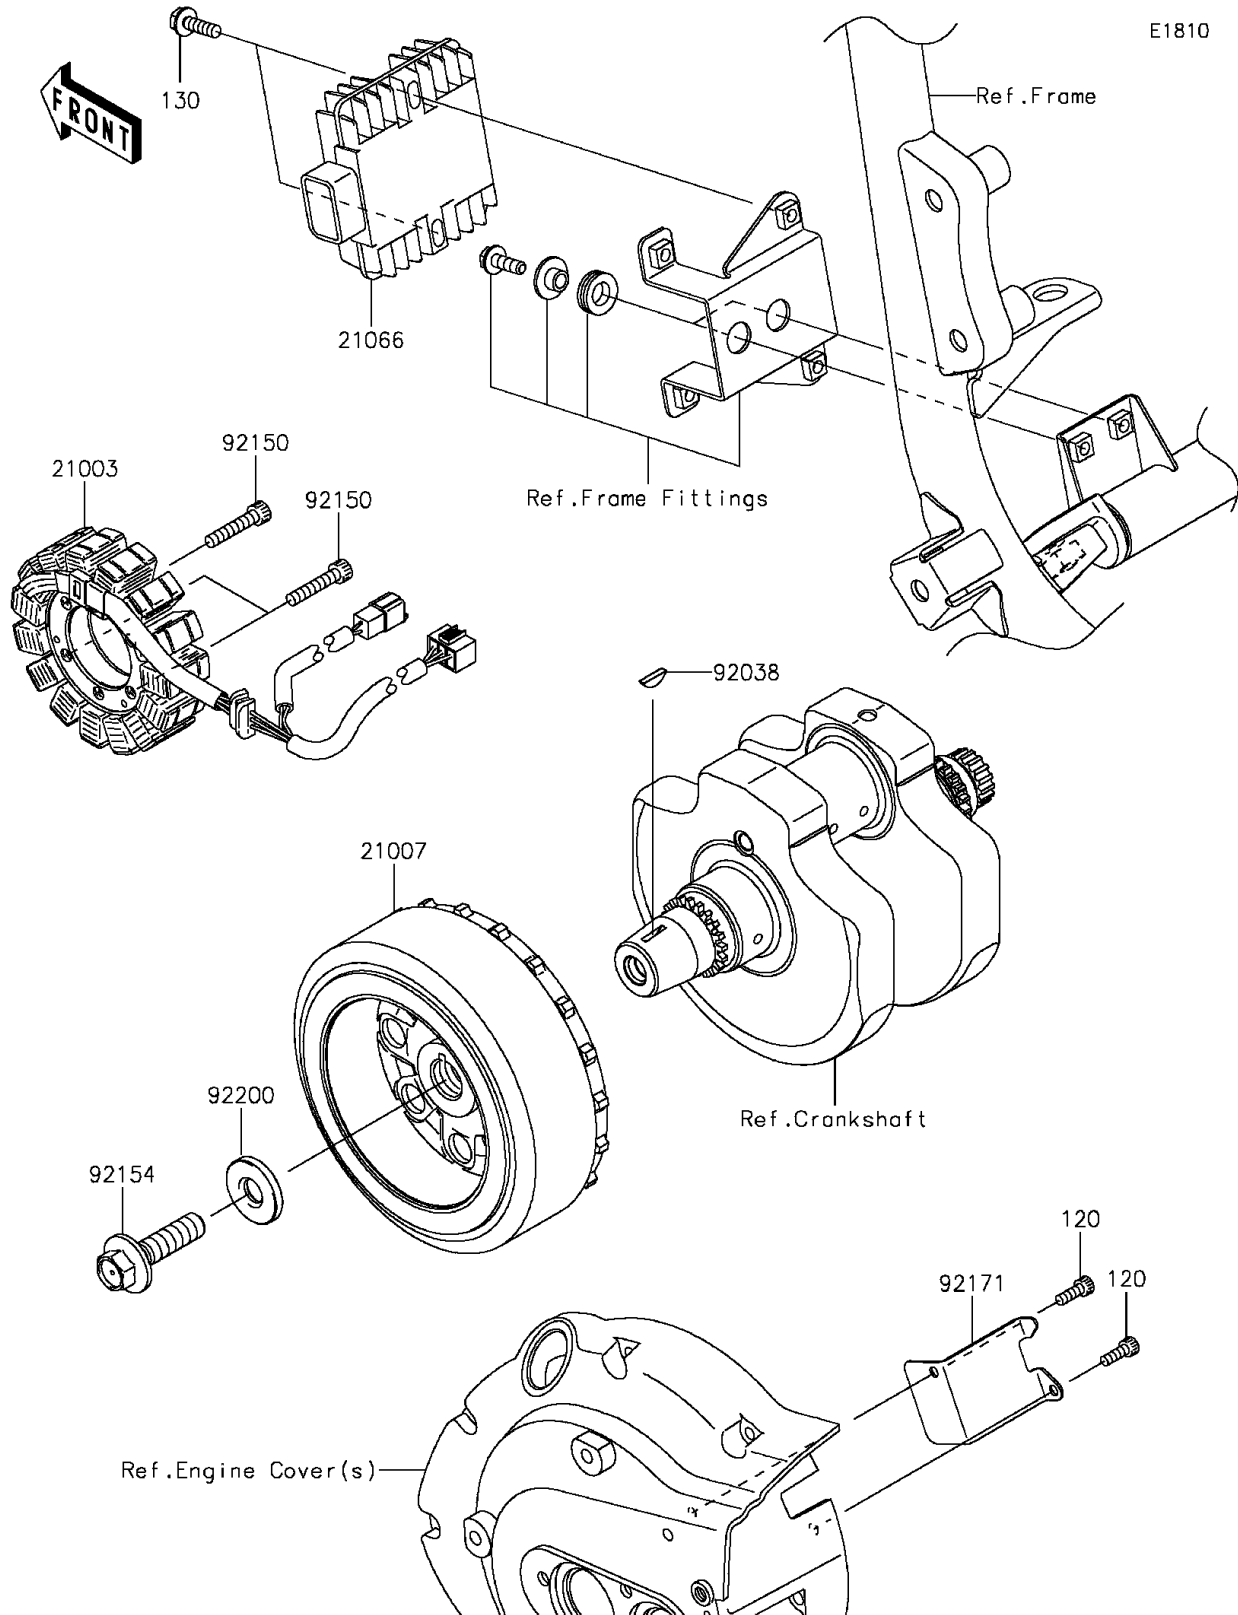

2011 Vulcan® 900 Classic LT PARTS DIAGRAM

Generator

2011 Vulcan® 900 Classic LT PARTS LIST

Generator

ITEM NAME	PART NUMBER	QUANTITY
BOLT-SOCKET,5X14 (Ref # 120)	120CA0514	1
BOLT-FLANGED,6X20 (Ref # 130)	130BB0620	1
STATOR (Ref # 21003)	21003-0053	1
ROTOR (Ref # 21007)	21007-0076	1
REGULATOR-VOLTAGE (Ref # 21066)	21066-0705	1
KEY,WOODRUFF (Ref # 92038)	92038-001	1
BOLT,SOCKET,6X30 (Ref # 92150)	92150-1433	1
BOLT,FLANGED,12X45 (Ref # 92154)	92154-1357	1
CLAMP (Ref # 92171)	92171-0563	1
WASHER,12X33X5 (Ref # 92200)	92200-0220	1