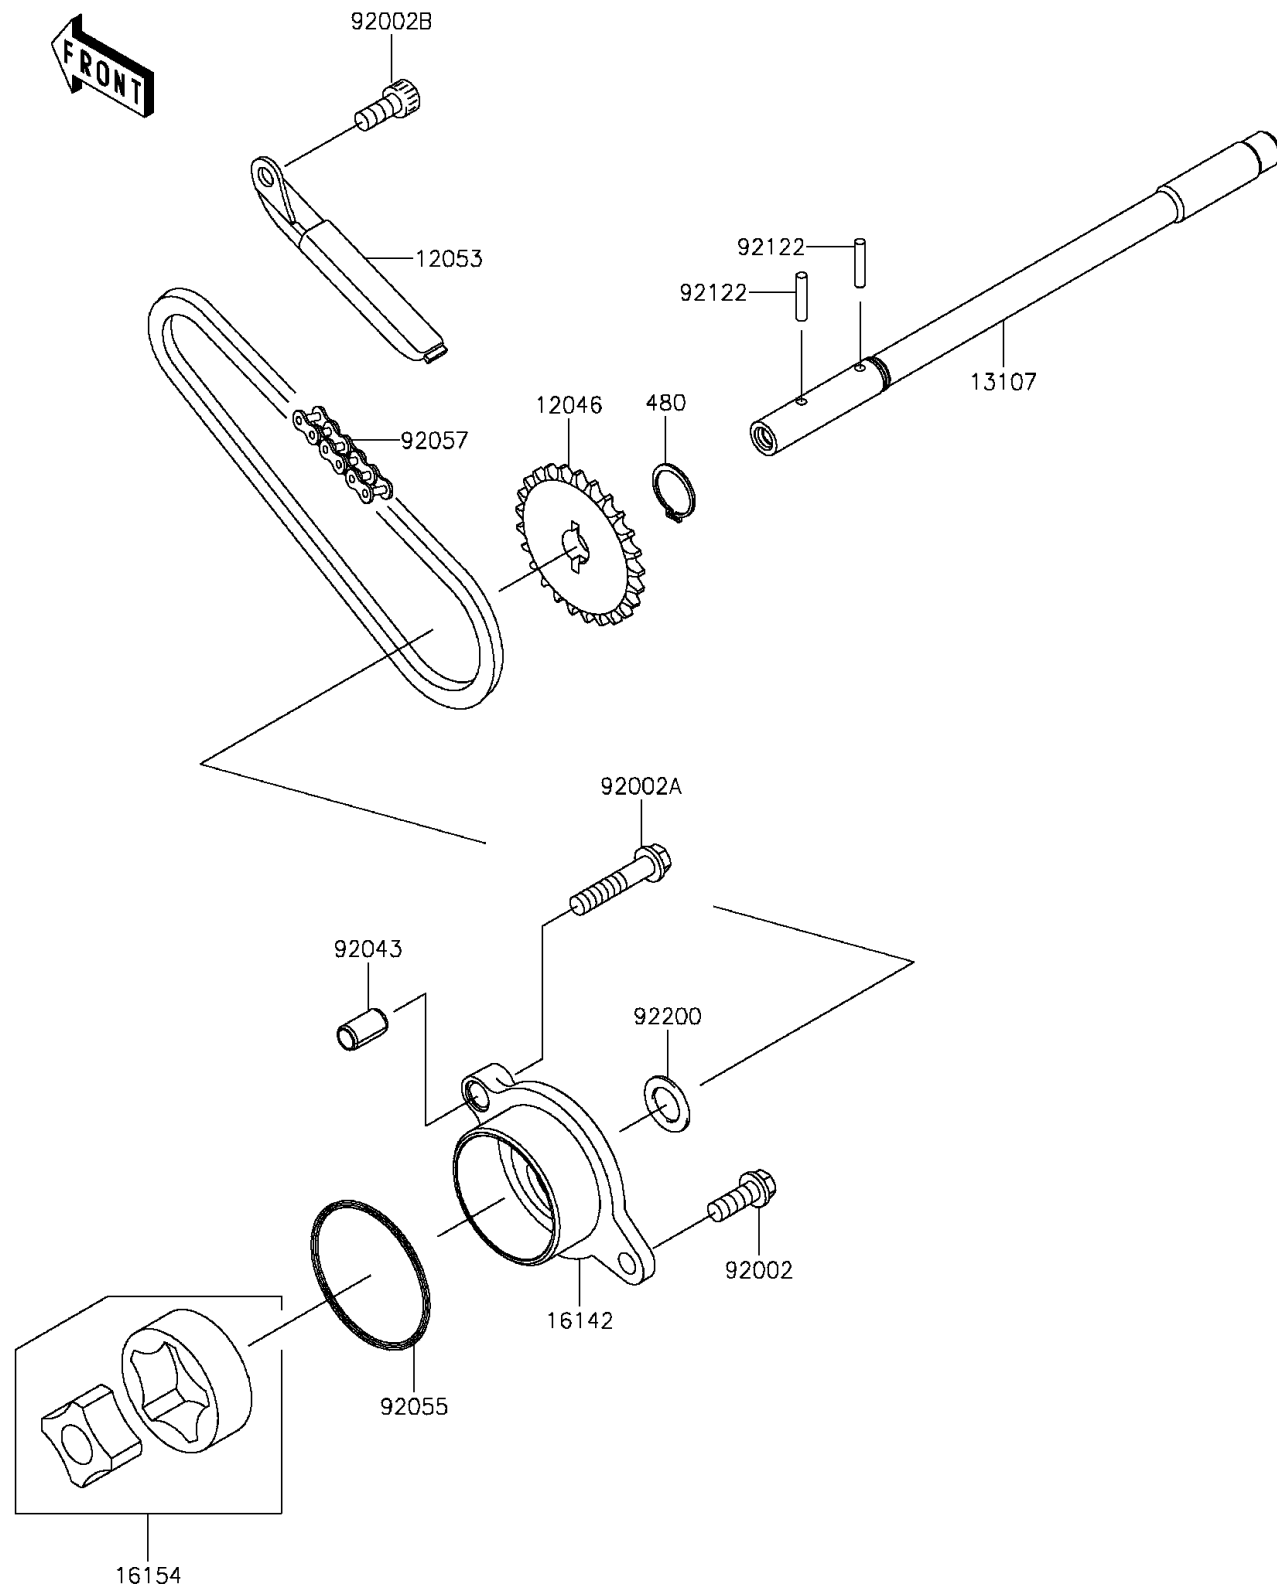

2011 Vulcan® 900 Classic LT PARTS DIAGRAM

Oil Pump

E1712

2011 Vulcan® 900 Classic LT PARTS LIST

Oil Pump

ITEM NAME	PART NUMBER	QUANTITY
CIRCLIP-TYPE-C,11MM (Ref # 480)	480J1100	1
SPROCKET,24T (Ref # 12046)	12046-0045	1
GUIDE-CHAIN (Ref # 12053)	12053-0070	1
SHAFT (Ref # 13107)	13107-0116	1
COVER-PUMP,OIL (Ref # 16142)	16142-0028	1
ROTOR-PUMP,40.56X18 (Ref # 16154)	16154-1056	1
BOLT,6X16 (Ref # 92002)	92002-1439	1
BOLT,6X30 (Ref # 92002A)	92002-1534	1
BOLT,SOCKET,6X14 (Ref # 92002B)	92002-1592	1
PIN,6.2X8X14 (Ref # 92043)	92043-1263	1
RING-O,44.7X2.4 (Ref # 92055)	92055-1279	1
CHAIN,DID 25H,54LE (Ref # 92057)	92057-0113	1
ROLLER,3X15.8 (Ref # 92122)	92122-1126	1
WASHER (Ref # 92200)	92200-1009	1