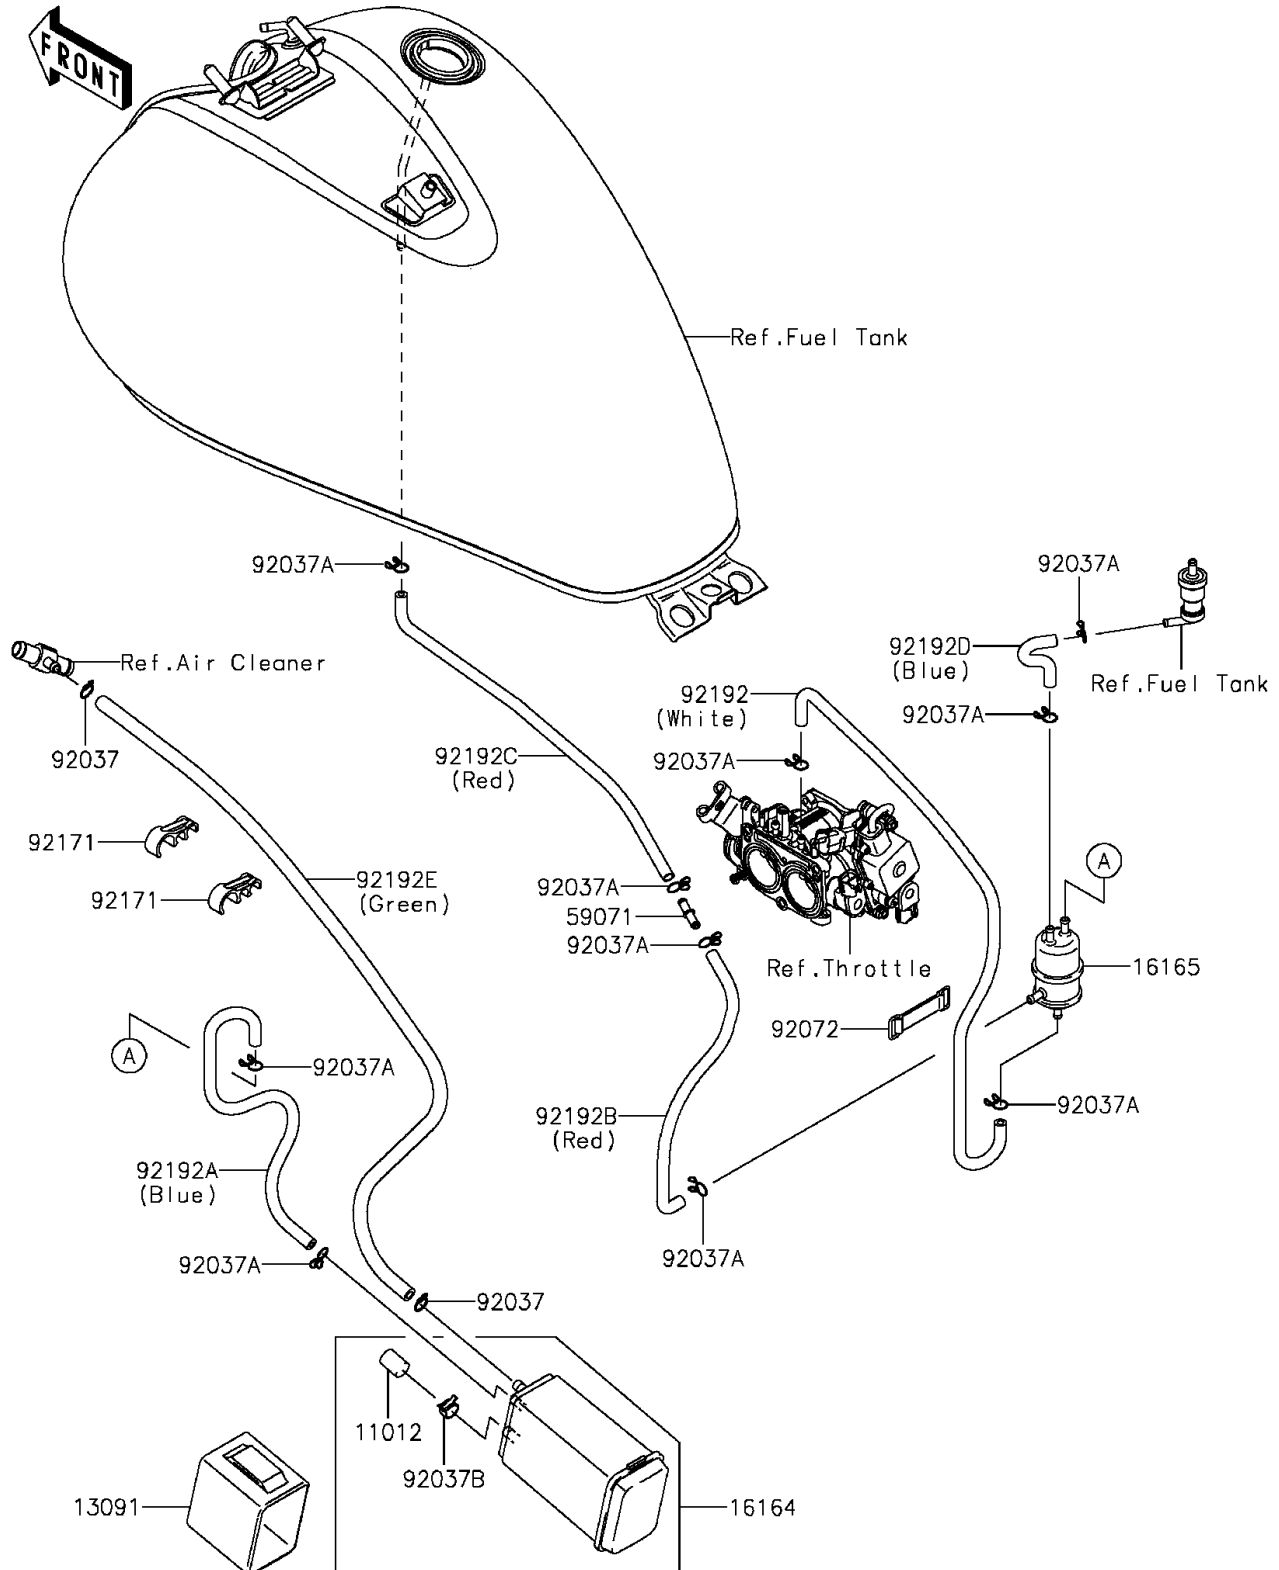

2011 Vulcan® 900 Classic LT PARTS DIAGRAM

Fuel Evaporative System(DBF)(CA)

E1650

2011 Vulcan® 900 Classic LT PARTS LIST

Fuel Evaporative System(DBF)(CA)

ITEM NAME	PART NUMBER	QUANTITY
CAP,CANISTER (Ref # 11012)	11012-1388	1
HOLDER,CANISTER (Ref # 13091)	13091-1308	1
CANISTER (Ref # 16164)	16164-1054	1
SEPARATOR (Ref # 16165)	16165-1001	1
JOINT (Ref # 59071)	59071-3717	1
CLAMP,HOSE (Ref # 92037)	92037-1104	1
CLAMP,TUBE (Ref # 92037A)	92037-147	1
CLAMP,CANISTER (Ref # 92037B)	92037-1512	1
BAND,L=50 (Ref # 92072)	92072-1419	1
CLAMP (Ref # 92171)	92171-0765	1
TUBE,SEPARATOR-THROBO,WHITE (Ref # 92192)	92192-0275	1
TUBE,SEPARATOR-CANISTER,BLUE (Ref # 92192A)	92192-0505	1
TUBE,SEPARATOR-JOINT,RED (Ref # 92192B)	92192-0506	1
TUBE,JOINT-TANK,RED (Ref # 92192C)	92192-0507	1
TUBE,SEPARATOR-VALVE,BLUE (Ref # 92192D)	92192-0508	1
TUBE,7X12X760,GREEN (Ref # 92192E)	92192-0509	1