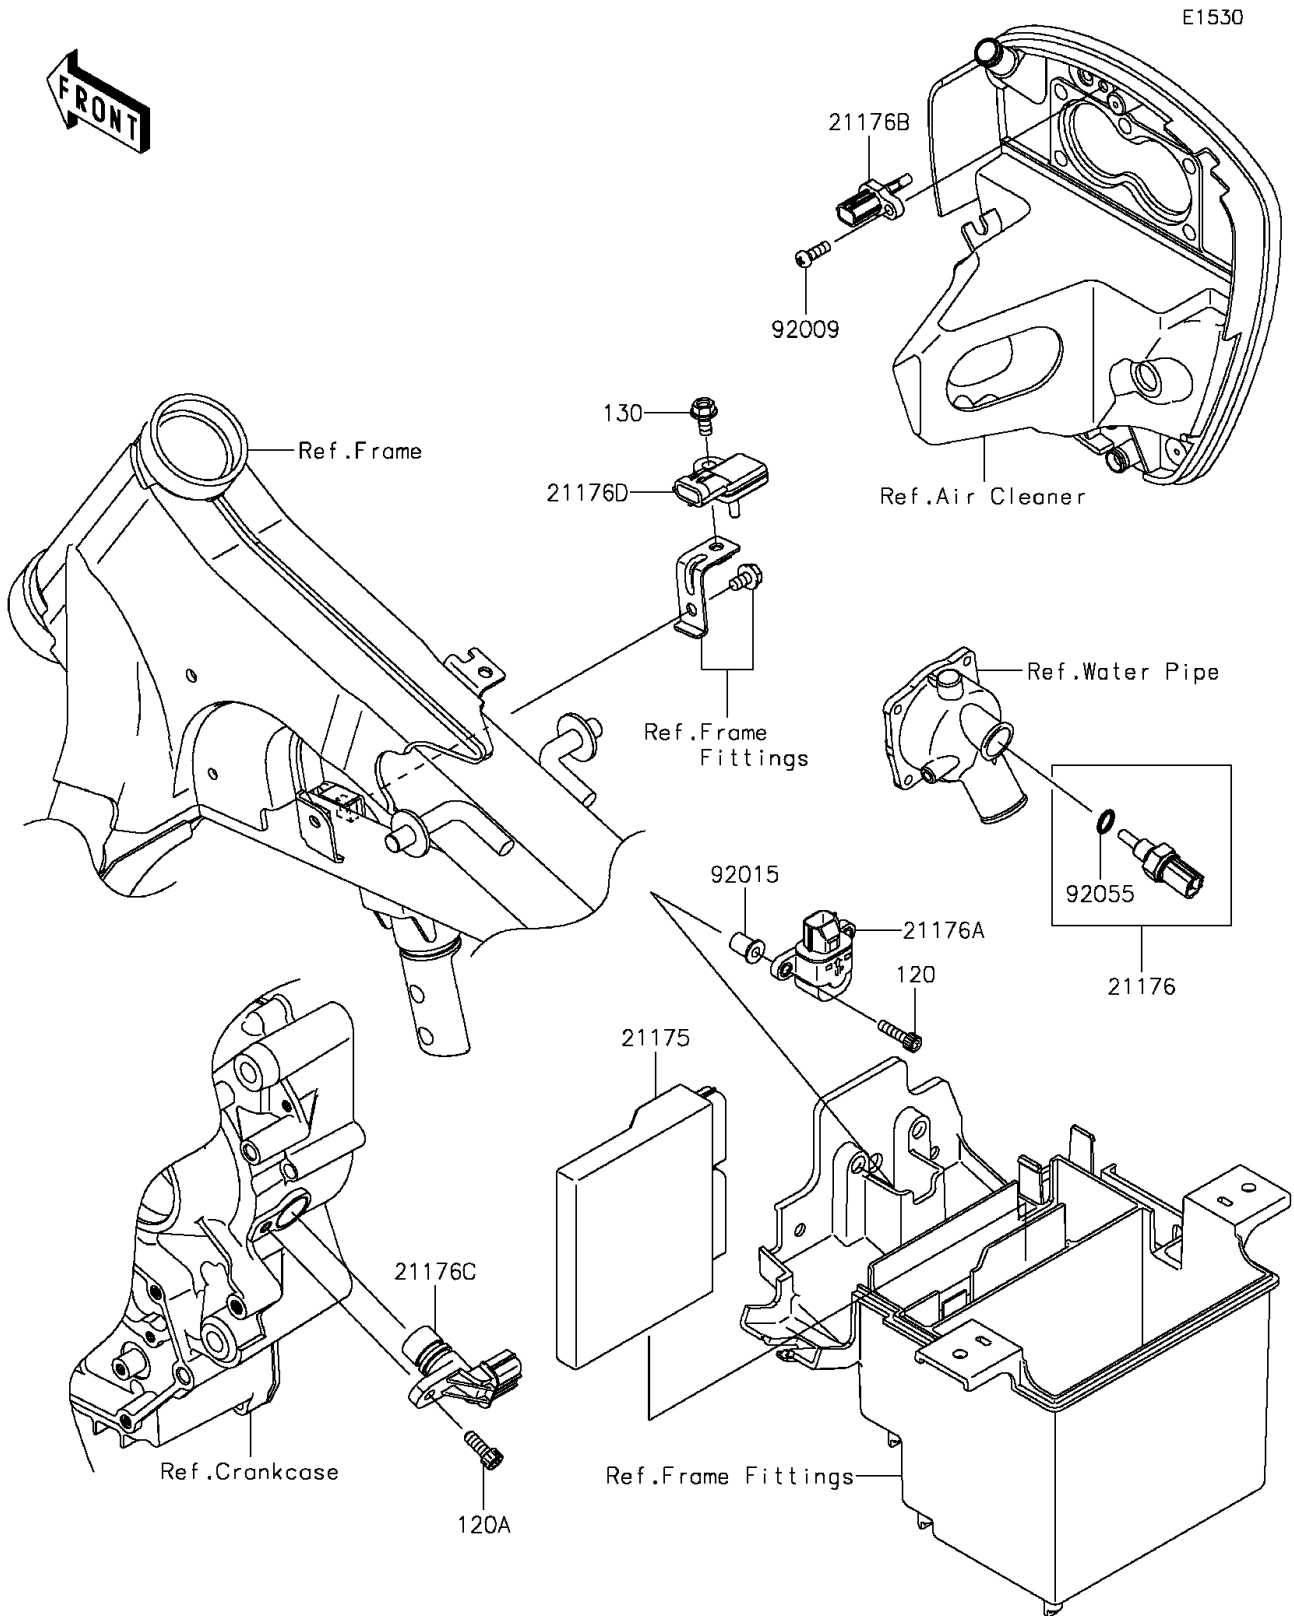

## 2011 Vulcan® 900 Classic LT PARTS DIAGRAM

Fuel Injection

## 2011 Vulcan® 900 Classic LT PARTS LIST

Fuel Injection

ITEM NAME	PART NUMBER	QUANTITY
BOLT-SOCKET,5X20 (Ref # 120)	120CA0520	1
BOLT-SOCKET,6X16 (Ref # 120A)	120CA0616	1
BOLT-FLANGED,6X12 (Ref # 130)	130BA0612	1
CONTROL UNIT-ELECTRONIC (Ref # 21175)	21175-0146	1
SENSOR,WATER TEMP (Ref # 21176)	21176-0009	1
SENSOR (Ref # 21176A)	21176-0025	1
SENSOR,AIR TEMPERATURE (Ref # 21176B)	21176-0048	1
SENSOR,SPEED (Ref # 21176C)	21176-0054	1
SENSOR,PRESSURE (Ref # 21176D)	21176-0058	1
SCREW,TAPPING,5X16 (Ref # 92009)	92009-1984	1
NUT,WELL,5MM (Ref # 92015)	92015-1757	1
RING-O,9.5X1.9 (Ref # 92055)	92055-0016	1