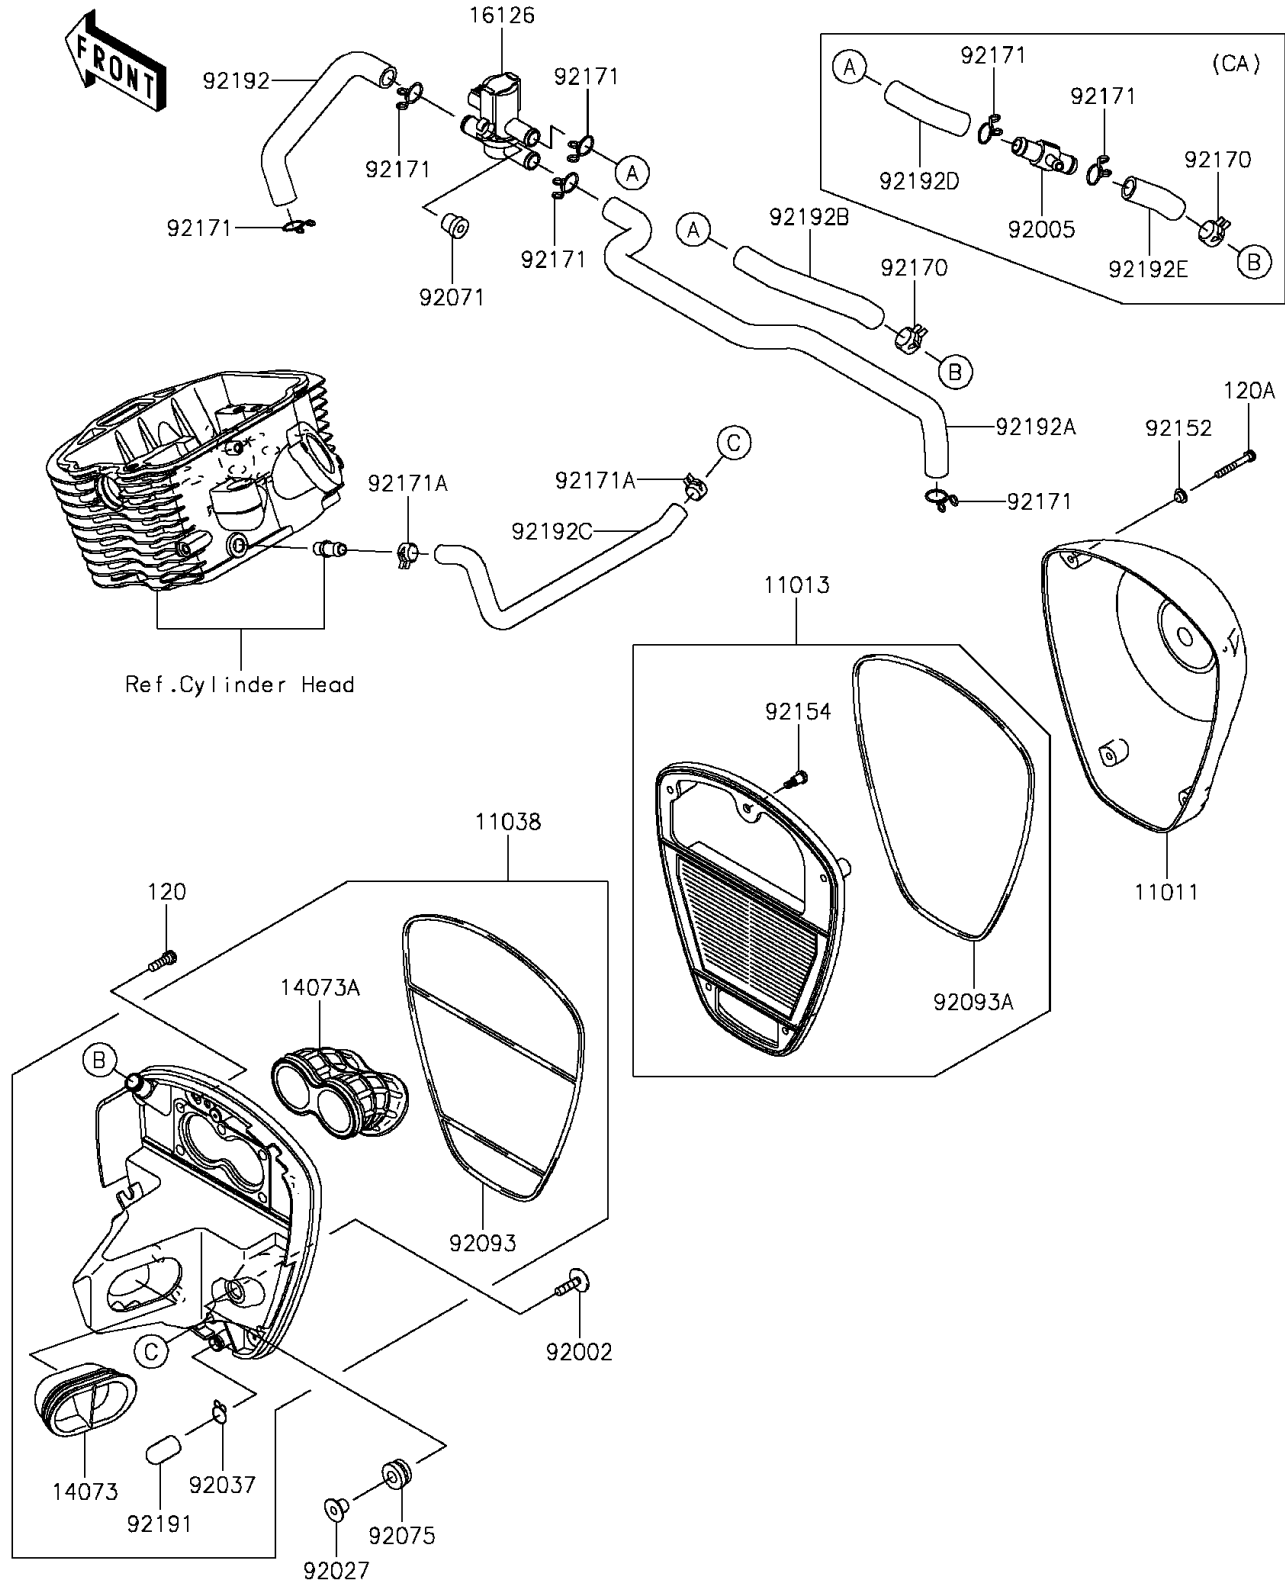

## 2011 Vulcan® 900 Classic LT PARTS DIAGRAM

Air Cleaner

E1130

## 2011 Vulcan® 900 Classic LT PARTS LIST

Air Cleaner

ITEM NAME	PART NUMBER	QUANTITY
BOLT-SOCKET,6X18 (Ref # 120)	120CA0618	1
BOLT-SOCKET,5X35 (Ref # 120A)	120CC0535	1
CASE-AIR FILTER (Ref # 11011)	11011-0080	1
ELEMENT-AIR FILTER (Ref # 11013)	11013-0015	1
CASE-ASSY-AIR FILTER (Ref # 11038)	11038-0015	1
DUCT,INTAKE (Ref # 14073)	14073-0103	1
DUCT,THROTTLE BODY (Ref # 14073A)	14073-0104	1
VALVE,AIR SWITCHING (Ref # 16126)	16126-1437	1
BOLT,6X25 (Ref # 92002)	92002-1135	1
COLLAR,L=12 (Ref # 92027)	92027-1062	1
CLAMP,14.5MM (Ref # 92037)	92037-1900	1
GROMMET (Ref # 92071)	92071-0026	1
DAMPER,RUBBER (Ref # 92075)	92075-1123	1
SEAL (Ref # 92093)	92093-0054	1
SEAL (Ref # 92093A)	92093-0057	1
COLLAR (Ref # 92152)	92152-0451	1
BOLT,SOCKET,5X16.5 (Ref # 92154)	92154-0120	1
CLAMP (Ref # 92170)	92170-1989	1
CLAMP (Ref # 92171A)	92171-1441	1
TUBE (Ref # 92191)	92191-1704	1
TUBE,ASV-FR HEAD (Ref # 92192)	92192-0266	1
TUBE,ASV-RR HEAD (Ref # 92192A)	92192-0267	1
TUBE,BLOWBY (Ref # 92192C)	92192-0269	1
FITTING (Ref # 92005)	92005-0054	1
CLAMP (Ref # 92171)	92171-0790	2
TUBE,A/C-ASV (Ref # 92192B)	92192-0268	1
TUBE,ASV-FITTING (Ref # 92192D)	92192-0345	1
TUBE,A/C-FITTING (Ref # 92192E)	92192-0510	1