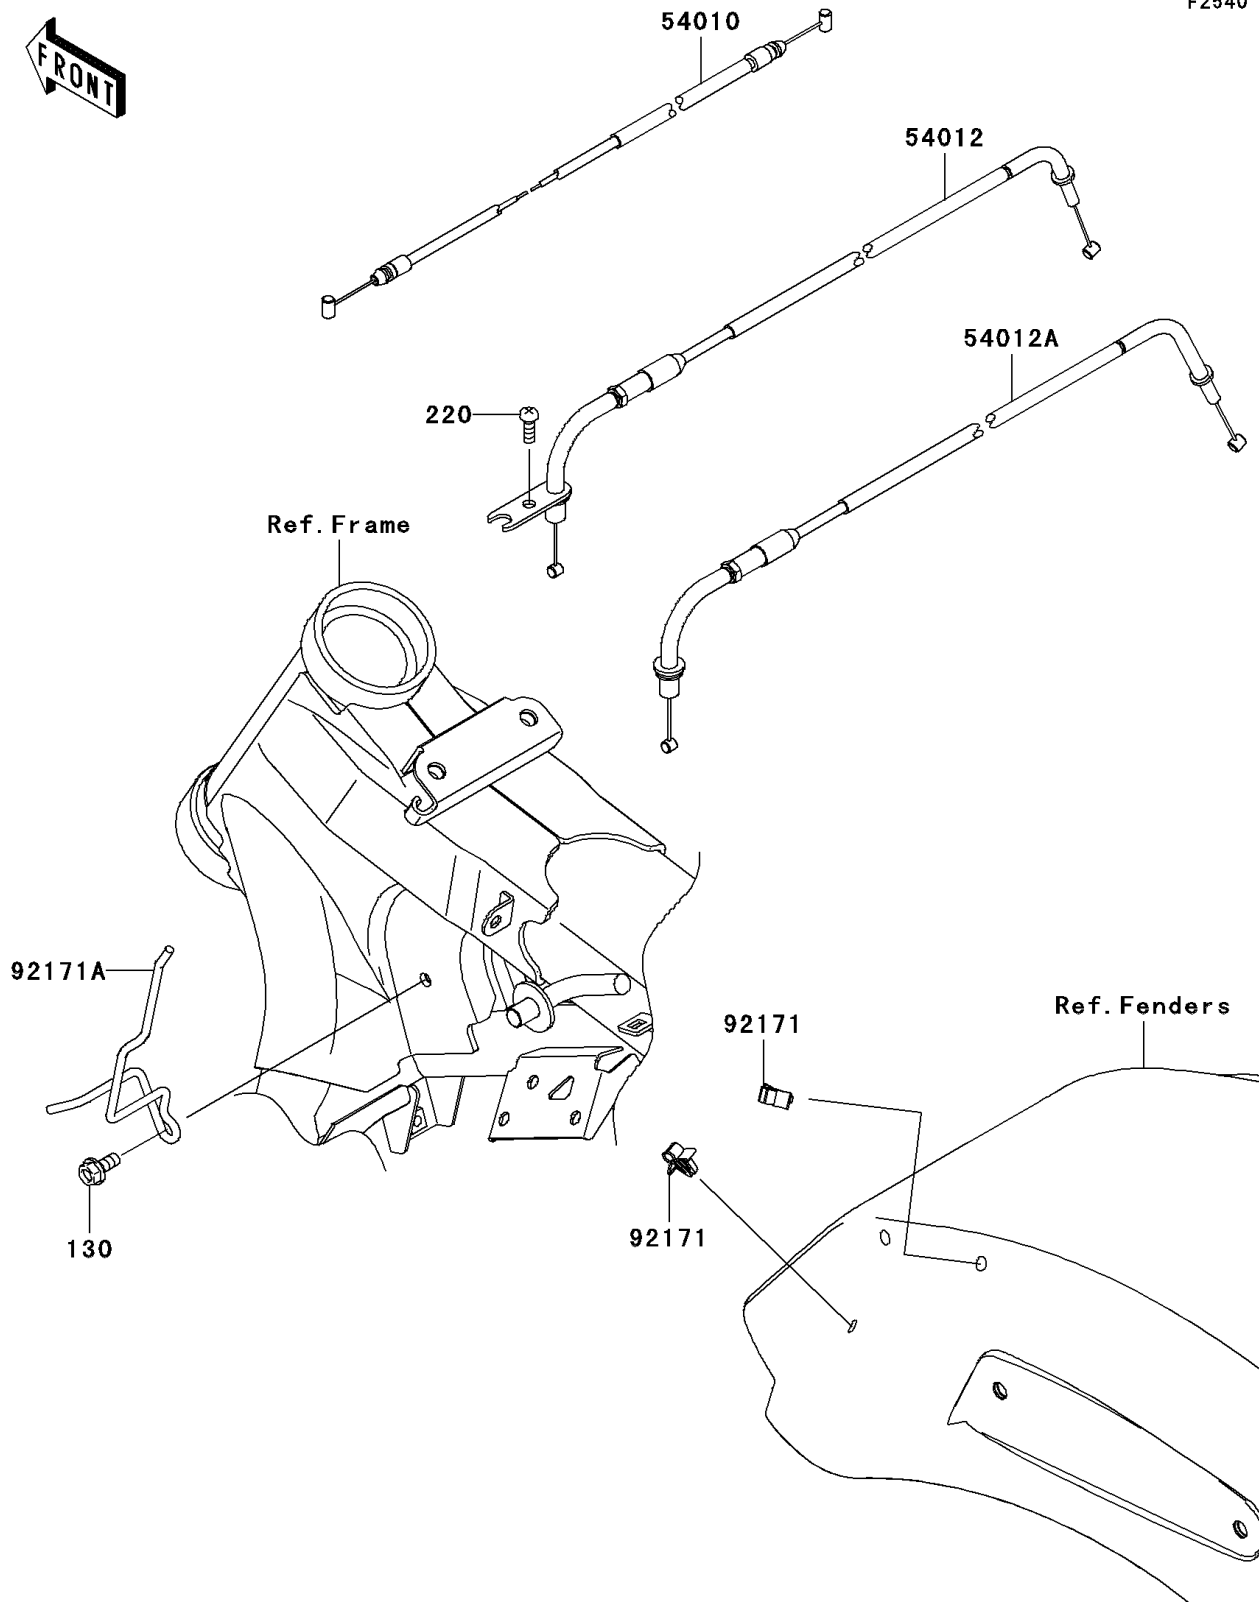

2009 Vulcan® 1700 Nomad™ PARTS DIAGRAM

Cables

F2540

2009 Vulcan® 1700 Nomad™ PARTS LIST

Cables

ITEM NAME	PART NUMBER	QUANTITY
BOLT-FLANGED,6X14 (Ref # 130)	130BB0614	1
SCREW-PAN-CROSS,5X14 (Ref # 220)	220AB0514	1
CABLE,SEAT LOCK (Ref # 54010)	54010-0092	1
CABLE-THROTTLE,OPENING (Ref # 54012)	54012-0284	1
CABLE-THROTTLE,CLOSING (Ref # 54012A)	54012-0285	1
CLAMP,SEAT LOCK CABLE (Ref # 92171)	92171-0328	1
CLAMP,CABLE (Ref # 92171A)	92171-1838	1