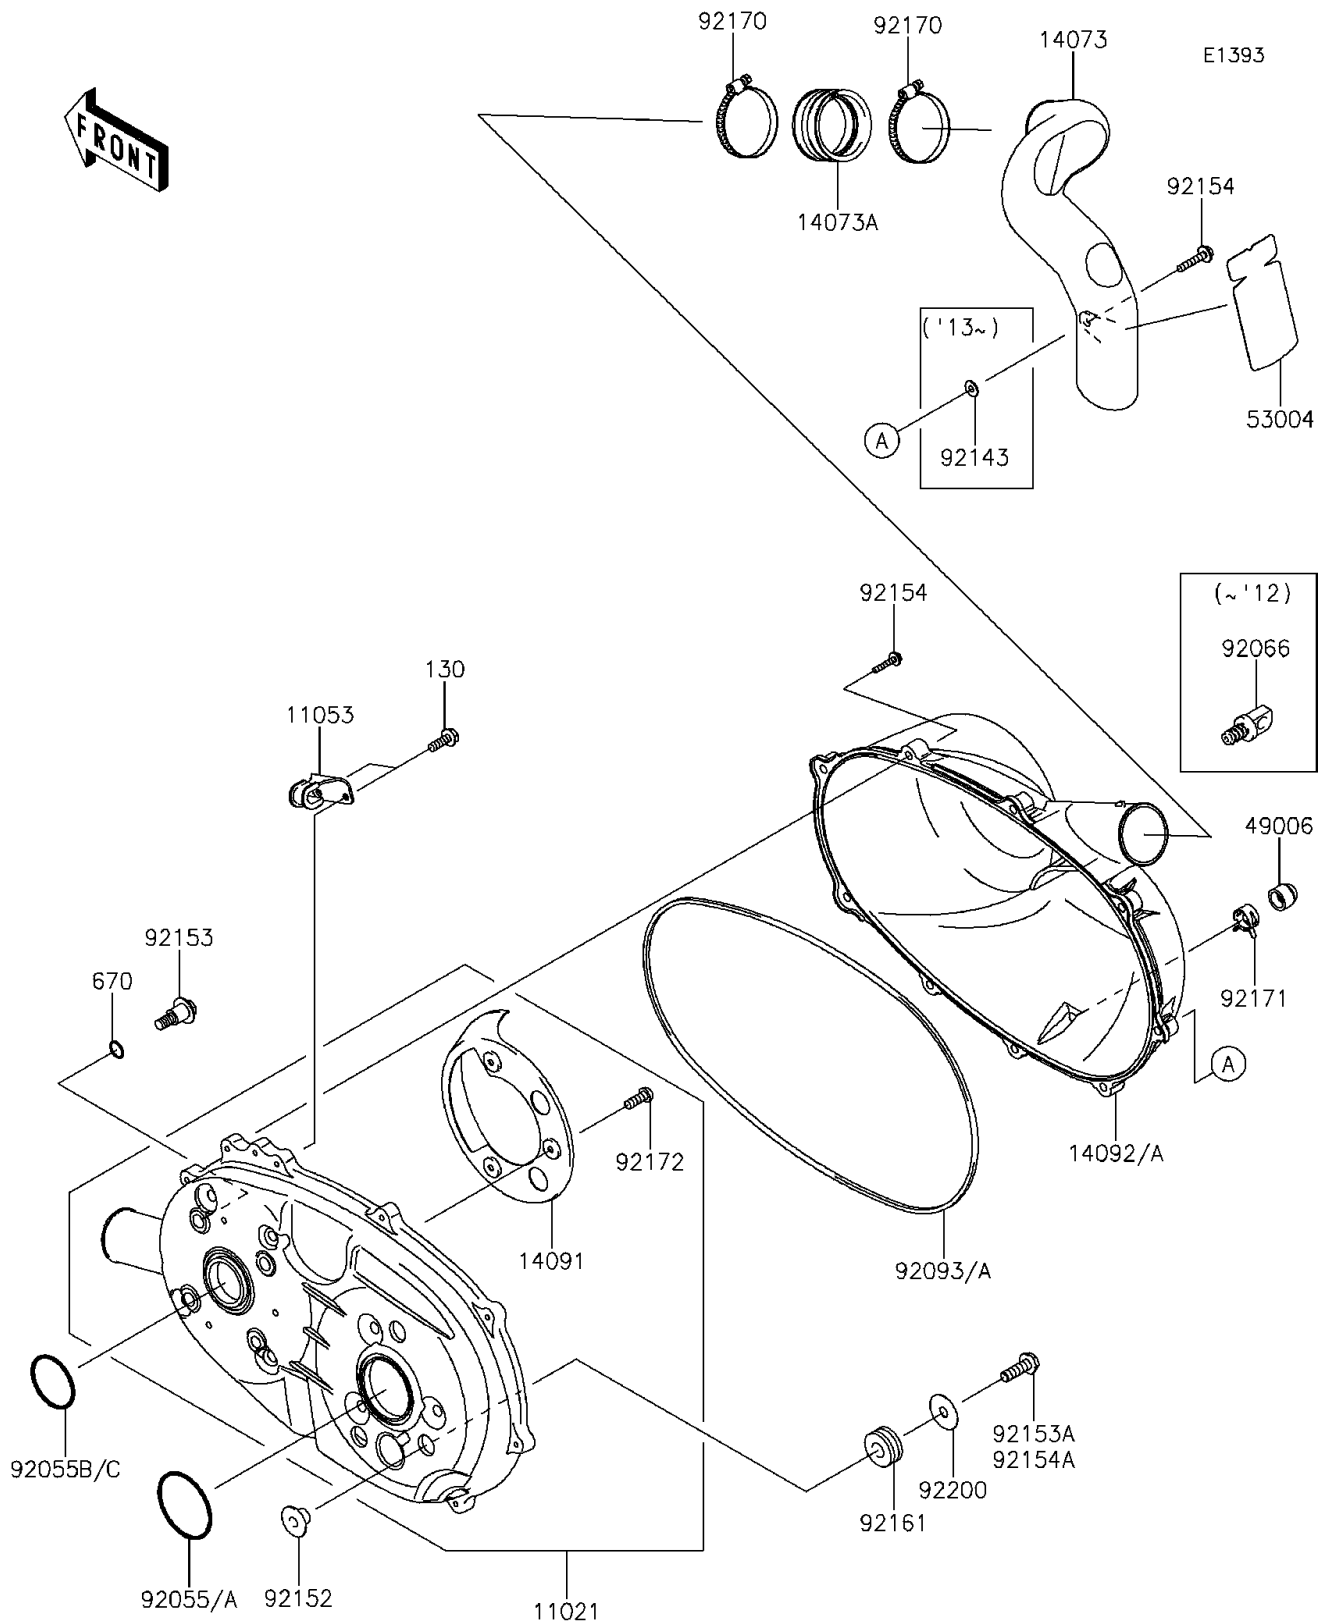

## 2011 Mule™ 610 4x4 XC Realtree APG HD® PARTS DIAGRAM

Converter Cover

## 2011 Mule™ 610 4x4 XC Realtree APG HD® PARTS LIST

Converter Cover

ITEM NAME	PART NUMBER	QUANTITY
BOLT-FLANGED,6X18 (Ref # 130)	130BB0618	1
O RING,12MM (Ref # 670)	670D2012	1
CASE-ASSY,BELT CONVERTER (Ref # 11021)	11021-0023	1
BRACKET (Ref # 11053)	11053-1483	1
DUCT,EXHAUST (Ref # 14073)	14073-0287	1
DUCT,JOINT (Ref # 14073A)	14073-1775	1
COVER (Ref # 14091)	14091-0391	1
COVER,BELT,CONVERTER (Ref # 14092A)	14092-0125	1
MAT (Ref # 53004)	53004-0051	1
RING-O,64X4 (Ref # 92055)	92055-0048	1
RING-O,50X4 (Ref # 92055C)	92055-1501	1
PLUG,DRAIN,11X19 (Ref # 92066)	92066-1580	1
SEAL (Ref # 92093)	92093-0179	1
COLLAR (Ref # 92152)	92152-0894	1
BOLT,8X26.5 (Ref # 92153)	92153-0594	1
BOLT,FLANGED,8X25 (Ref # 92153A)	92153-0953	1
BOLT,6X35 (Ref # 92154)	92154-0342	1
DAMPER (Ref # 92161)	92161-1484	1
CLAMP (Ref # 92170)	92170-1764	1
SCREW,5X14 (Ref # 92172)	92172-0166	1
WASHER,8.5X29X0.8 (Ref # 92200)	92200-0574	1