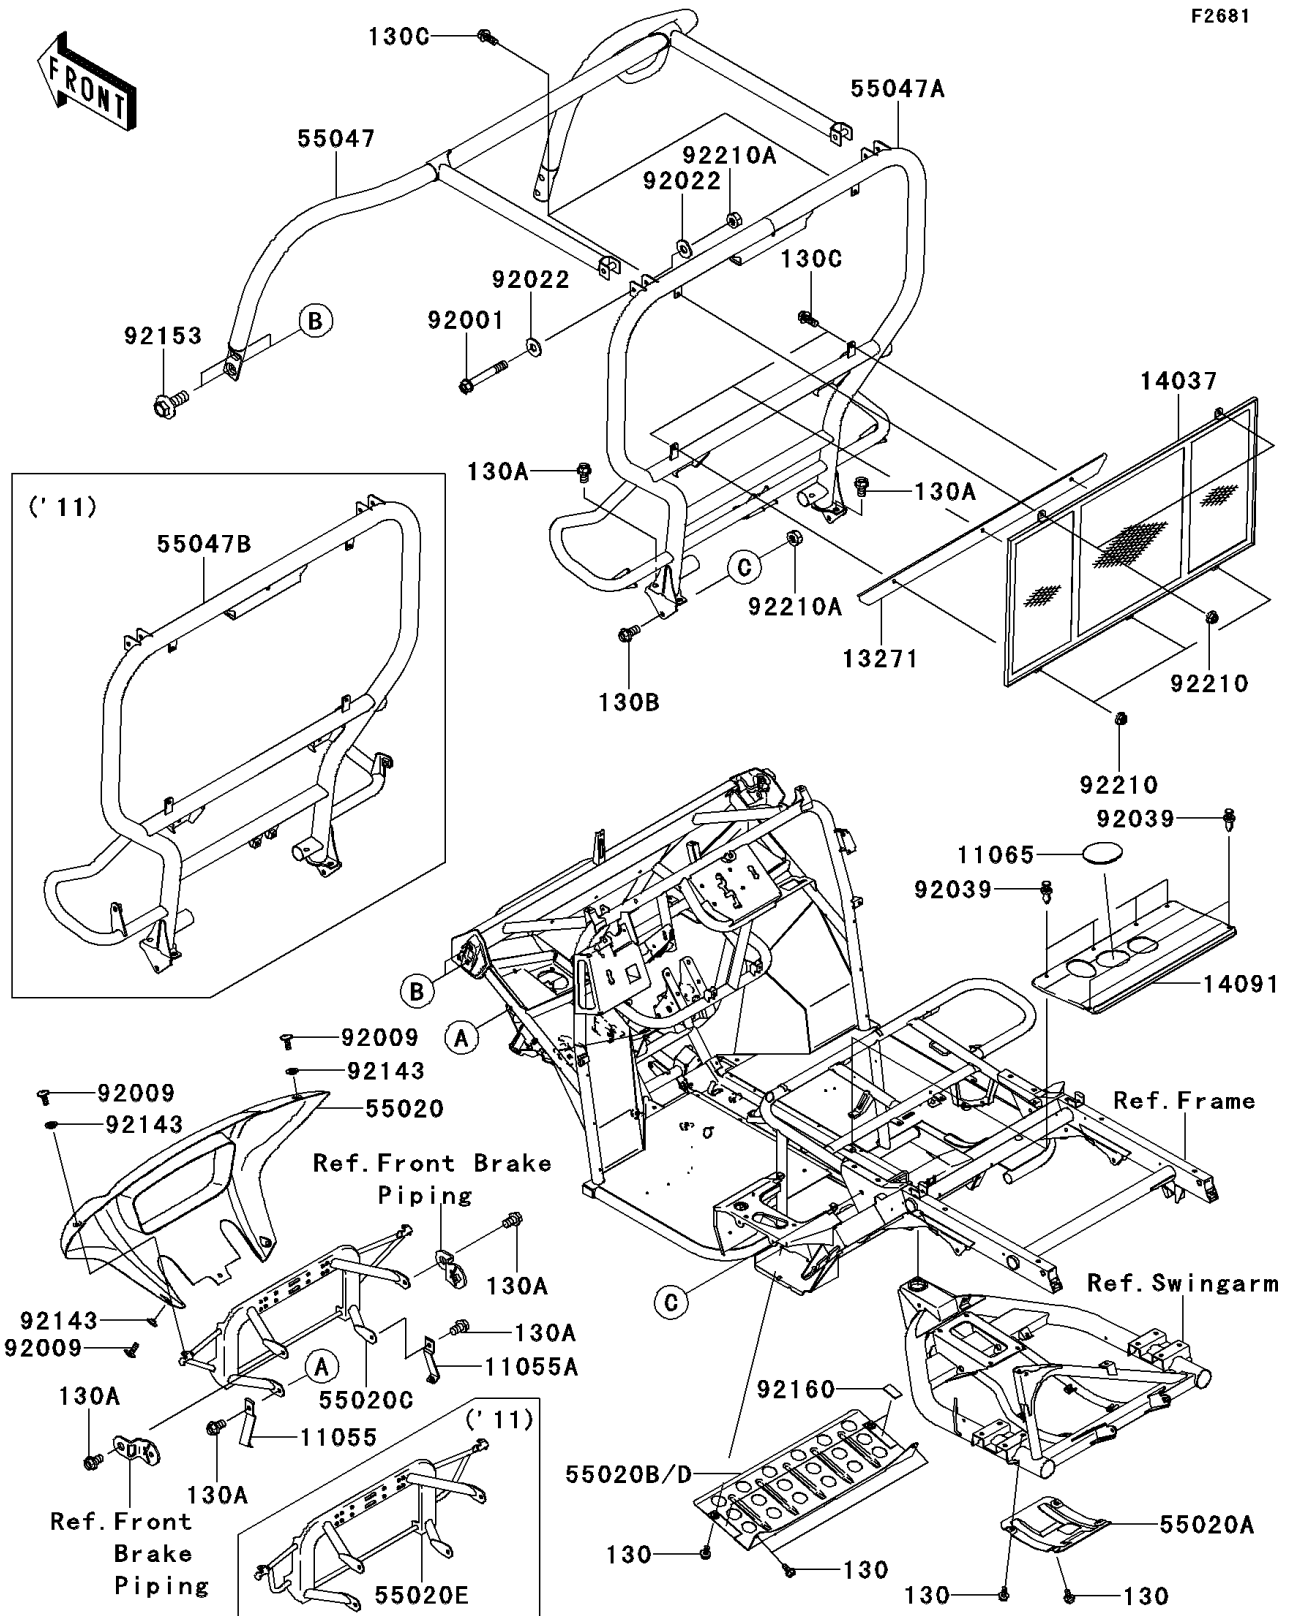

2011 MULE™ 600 PARTS DIAGRAM

Guards/Cab Frame

F2681

2011 MULE™ 600 PARTS LIST

Guards/Cab Frame

ITEM NAME	PART NUMBER	QUANTITY
BOLT-FLANGED,6X12 (Ref # 130)	130BA0612	1
BOLT-FLANGED,10X16 (Ref # 130A)	130BA1016	1
BOLT-FLANGED,10X20 (Ref # 130B)	130BA1020	1
BOLT-FLANGED,8X20 (Ref # 130C)	130BB0820	1
BRACKET,LH (Ref # 11055)	11055-7510	1
BRACKET,RH (Ref # 11055A)	11055-7511	1
CAP,F.BLACK (Ref # 11065)	11065-1053-6Z	1
PLATE,SCREEN,T.BLACK (Ref # 13271)	13271-0560-388	1
SCREEN,T.BLACK (Ref # 14037)	14037-0035-388	1
COVER (Ref # 14091)	14091-0355	1
GUARD,FRONT BUMPER,F.BLACK (Ref # 55020)	55020-0090-6Z	1
GUARD,DIFF (Ref # 55020A)	55020-0141	1
GUARD (Ref # 55020B)	55020-0143	1
GUARD,FRONT (Ref # 55020E)	55020-7528	1
BAR-COMP,FR,T.BLACK (Ref # 55047)	55047-0006-388	1
BAR-COMP,RR,T.BLACK (Ref # 55047B)	55047-7515-388	1
BOLT,FLANGED,10X70 (Ref # 92001)	92001-1618	1
SCREW,6X16 (Ref # 92009)	92009-1621	1
WASHER,10.5X26X2.3,BLACK (Ref # 92022)	92022-1396	1
RIVET (Ref # 92039)	92039-1229	1
COLLAR (Ref # 92143)	92143-1087	1
BOLT,FLANGED,14X36 (Ref # 92153)	92153-1282	1
DAMPER (Ref # 92160)	92160-1102	1
NUT,FLANGED,LOCK,8MM (Ref # 92210)	92210-0005	1
NUT,LOCK,10MM (Ref # 92210A)	92210-1204	1