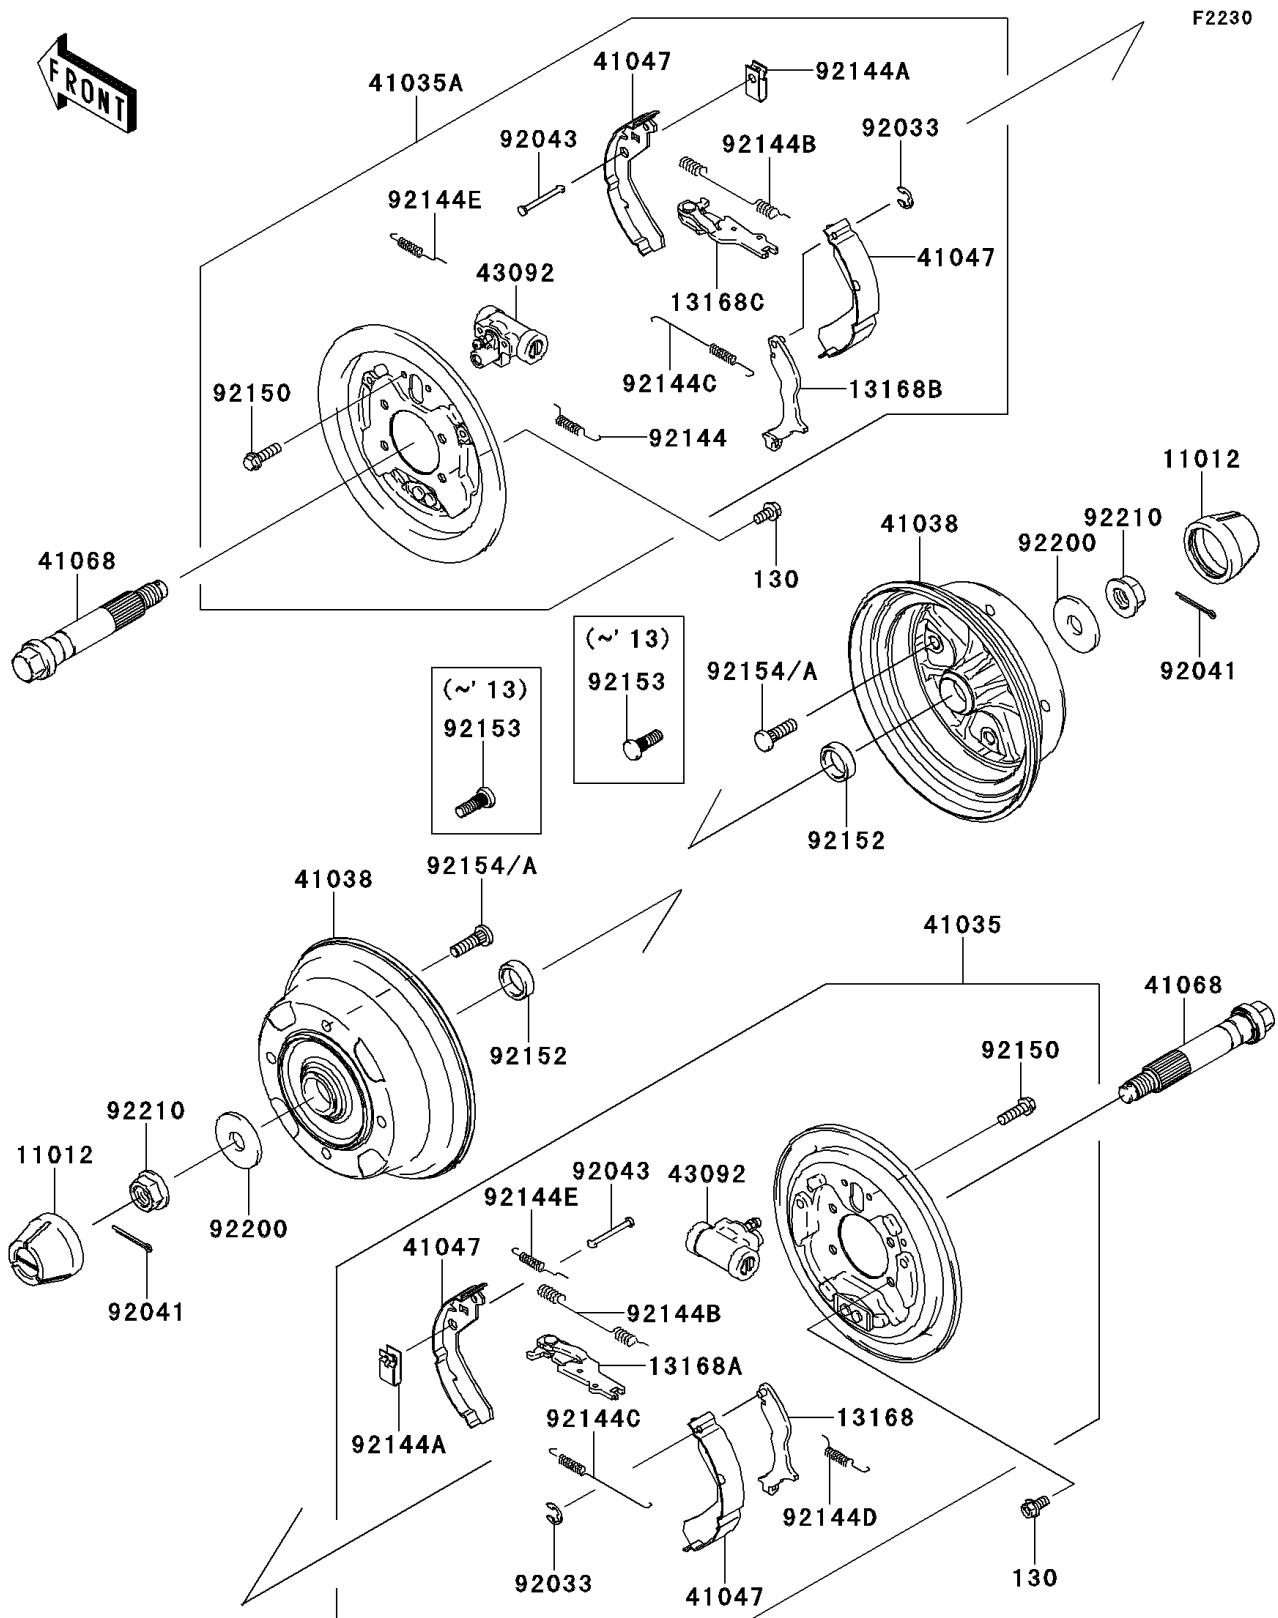

2011 MULE™ 600 PARTS DIAGRAM

Front Hubs/Brakes

2011 MULE™ 600 PARTS LIST

Front Hubs/Brakes

ITEM NAME	PART NUMBER	QUANTITY
BOLT-FLANGED,8X16 (Ref # 130)	130CA0816	1
CAP,WHEEL (Ref # 11012)	11012-1969	1
LEVER,BRAKE,LH (Ref # 13168)	13168-0065	1
LEVER,BRAKE,LH (Ref # 13168A)	13168-0066	1
LEVER,BRAKE,RH (Ref # 13168B)	13168-0067	1
LEVER,BRAKE,RH (Ref # 13168C)	13168-0068	1
PANEL-ASSY-BRAKE,FR,LH (Ref # 41035)	41035-0068	1
PANEL-ASSY-BRAKE,FR,RH (Ref # 41035A)	41035-0069	1
DRUM,FRONT BRAKE (Ref # 41038)	41038-0013	1
SHOE-ASSY-BRAKE (Ref # 41047)	41047-0001	1
AXLE,FR (Ref # 41068)	41068-0026	1
CYLINDER,BRAKE (Ref # 43092)	43092-0002	1
RING-SNAP (Ref # 92033)	92033-1279	1
COTTER,4.0X35 (Ref # 92041)	92041-1053	1
PIN,SHOE HOLD (Ref # 92043)	92043-1460	1
SPRING,RH (Ref # 92144)	92144-1608	1
SPRING,SHOE HOLD (Ref # 92144A)	92144-1609	1
SPRING,RETURN,UPP (Ref # 92144B)	92144-1612	1
SPRING,RETURN,LWR (Ref # 92144C)	92144-1613	1
SPRING,LH (Ref # 92144D)	92144-1614	1
SPRING (Ref # 92144E)	92144-1615	1
BOLT,FLANGED,6X10 (Ref # 92150)	92150-1664	1
COLLAR,25X34X10 (Ref # 92152)	92152-0164	1
BOLT,10X30 (Ref # 92153)	92153-0920	1
WASHER,18.5X52X4.5 (Ref # 92200)	92200-1474	1
NUT,FLANGED,18MM (Ref # 92210)	92210-0132	1