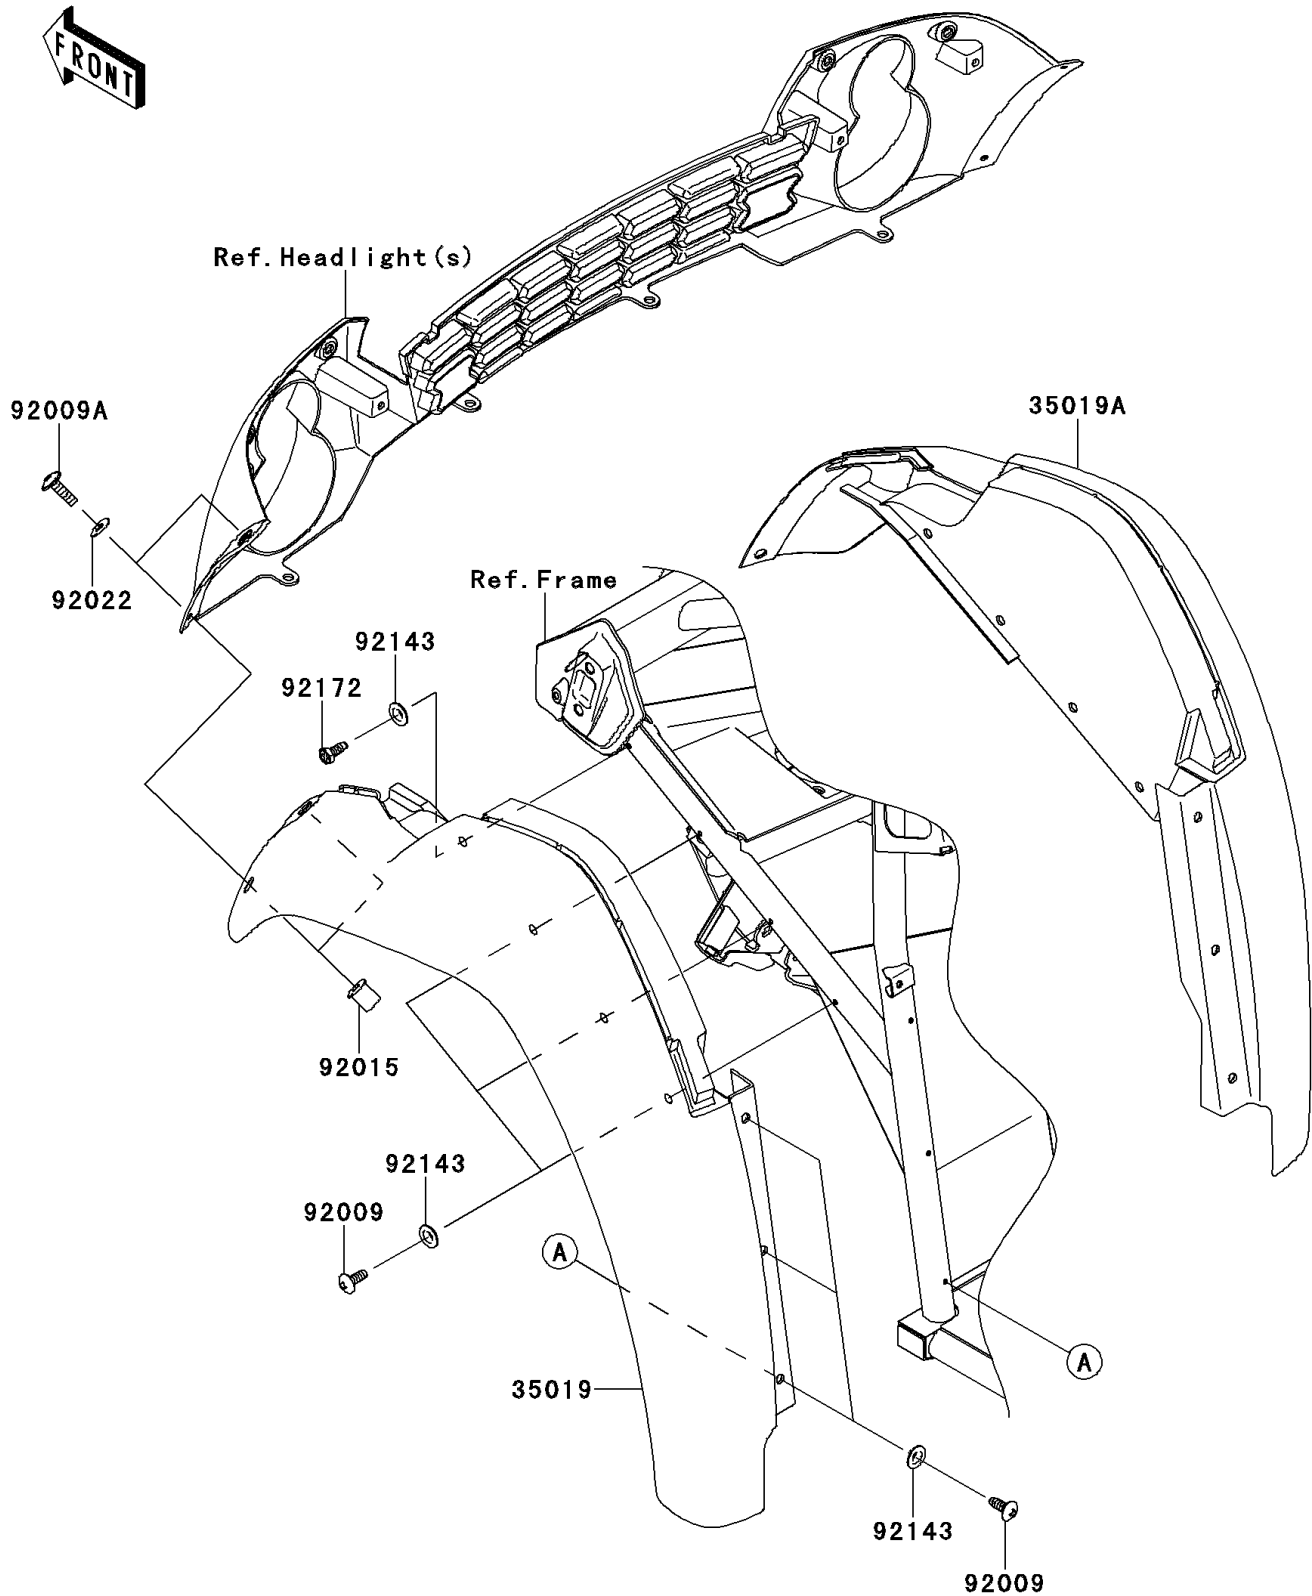

2011 MULE™ 600 PARTS DIAGRAM

Front Fender(s)

F2171

2011 MULE™ 600 PARTS LIST

Front Fender(s)

ITEM NAME	PART NUMBER	QUANTITY
FLAP,FR,LH,F.BLACK (Ref # 35019)	35019-0034-6Z	1
FLAP,FR,RH,F.BLACK (Ref # 35019A)	35019-0035-6Z	1
SCREW,TAPPING,6X16 (Ref # 92009)	92009-1166	1
SCREW,6X22,BLACK (Ref # 92009A)	92009-1256	1
NUT (Ref # 92015)	92015-1700	1
WASHER,6.5X16X1 (Ref # 92022)	92022-1143	1
COLLAR (Ref # 92143)	92143-1087	1
SCREW,TAPPING,6X16 (Ref # 92172)	92172-0205	1