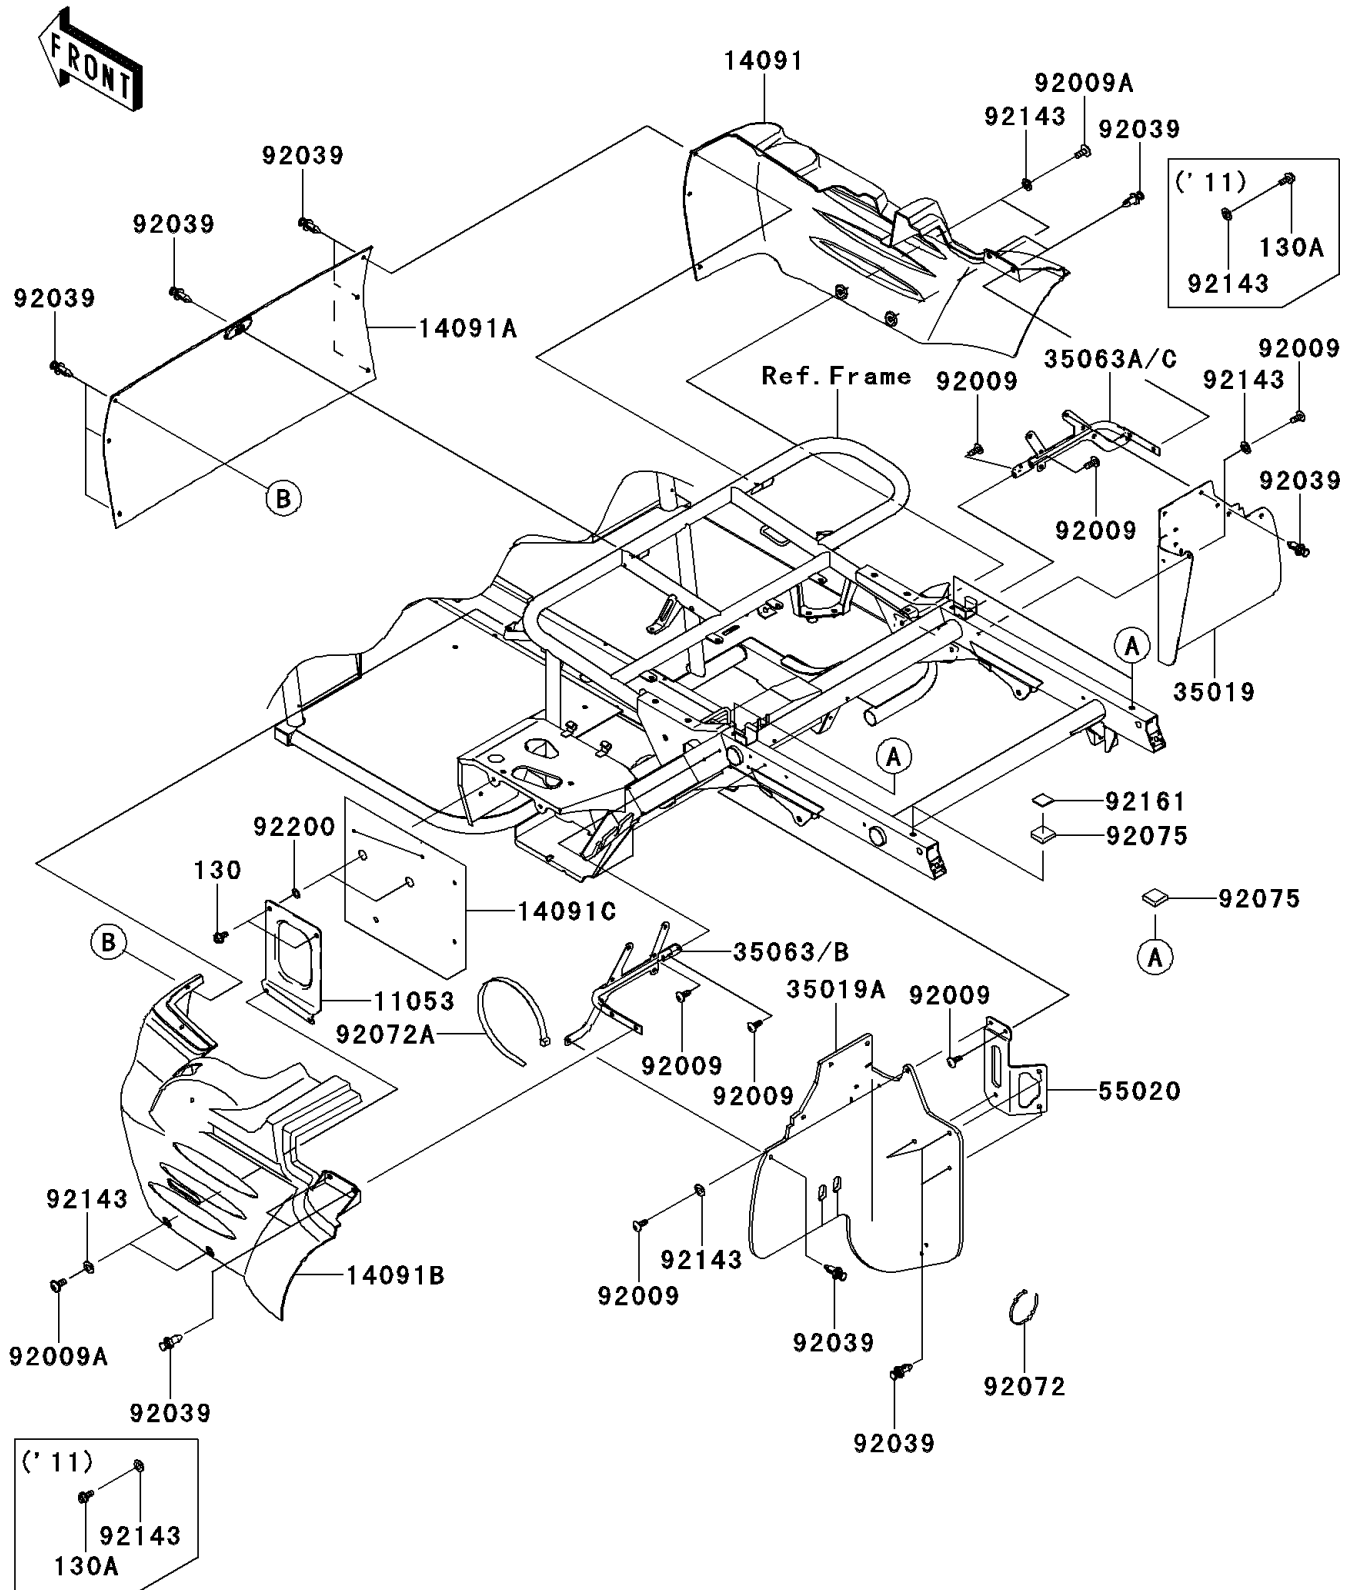

2011 MULE™ 600 PARTS DIAGRAM

Frame Fittings(Rear)

F2131

2011 MULE™ 600 PARTS LIST

Frame Fittings(Rear)

ITEM NAME	PART NUMBER	QUANTITY
BOLT-FLANGED,6X12 (Ref # 130)	130BA0612	1
BOLT-FLANGED,6X14 (Ref # 130A)	130BA0614	1
BRACKET (Ref # 11053)	11053-0857	1
COVER,REAR SIDE,RH,F.BLACK (Ref # 14091)	14091-0224-6Z	1
COVER,UNDER SEAT,CNT,F.BLACK (Ref # 14091A)	14091-0341-6Z	1
COVER,REAR SIDE,LH,F.BLACK (Ref # 14091B)	14091-0395-6Z	1
COVER (Ref # 14091C)	14091-0464	1
FLAP,RR,FR,RH (Ref # 35019)	35019-0029	1
FLAP,RR,FR,LH (Ref # 35019A)	35019-7512	1
STAY,LH (Ref # 35063B)	35063-7511	1
STAY,RH (Ref # 35063C)	35063-7512	1
GUARD,COOLING FAN (Ref # 55020)	55020-7527	1
SCREW,TAPPING,6X16 (Ref # 92009)	92009-1166	1
SCREW,6X16 (Ref # 92009A)	92009-1621	1
RIVET (Ref # 92039)	92039-1229	1
BAND,L=188 (Ref # 92072)	92072-1239	1
BAND,L=368.3 (Ref # 92072A)	92072-3872	1
DAMPER (Ref # 92075)	92075-1882	1
COLLAR (Ref # 92143)	92143-1087	1
DAMPER (Ref # 92161)	92161-7520	1
WASHER,7.04X12.5X0.6 (Ref # 92200)	92200-0234	1