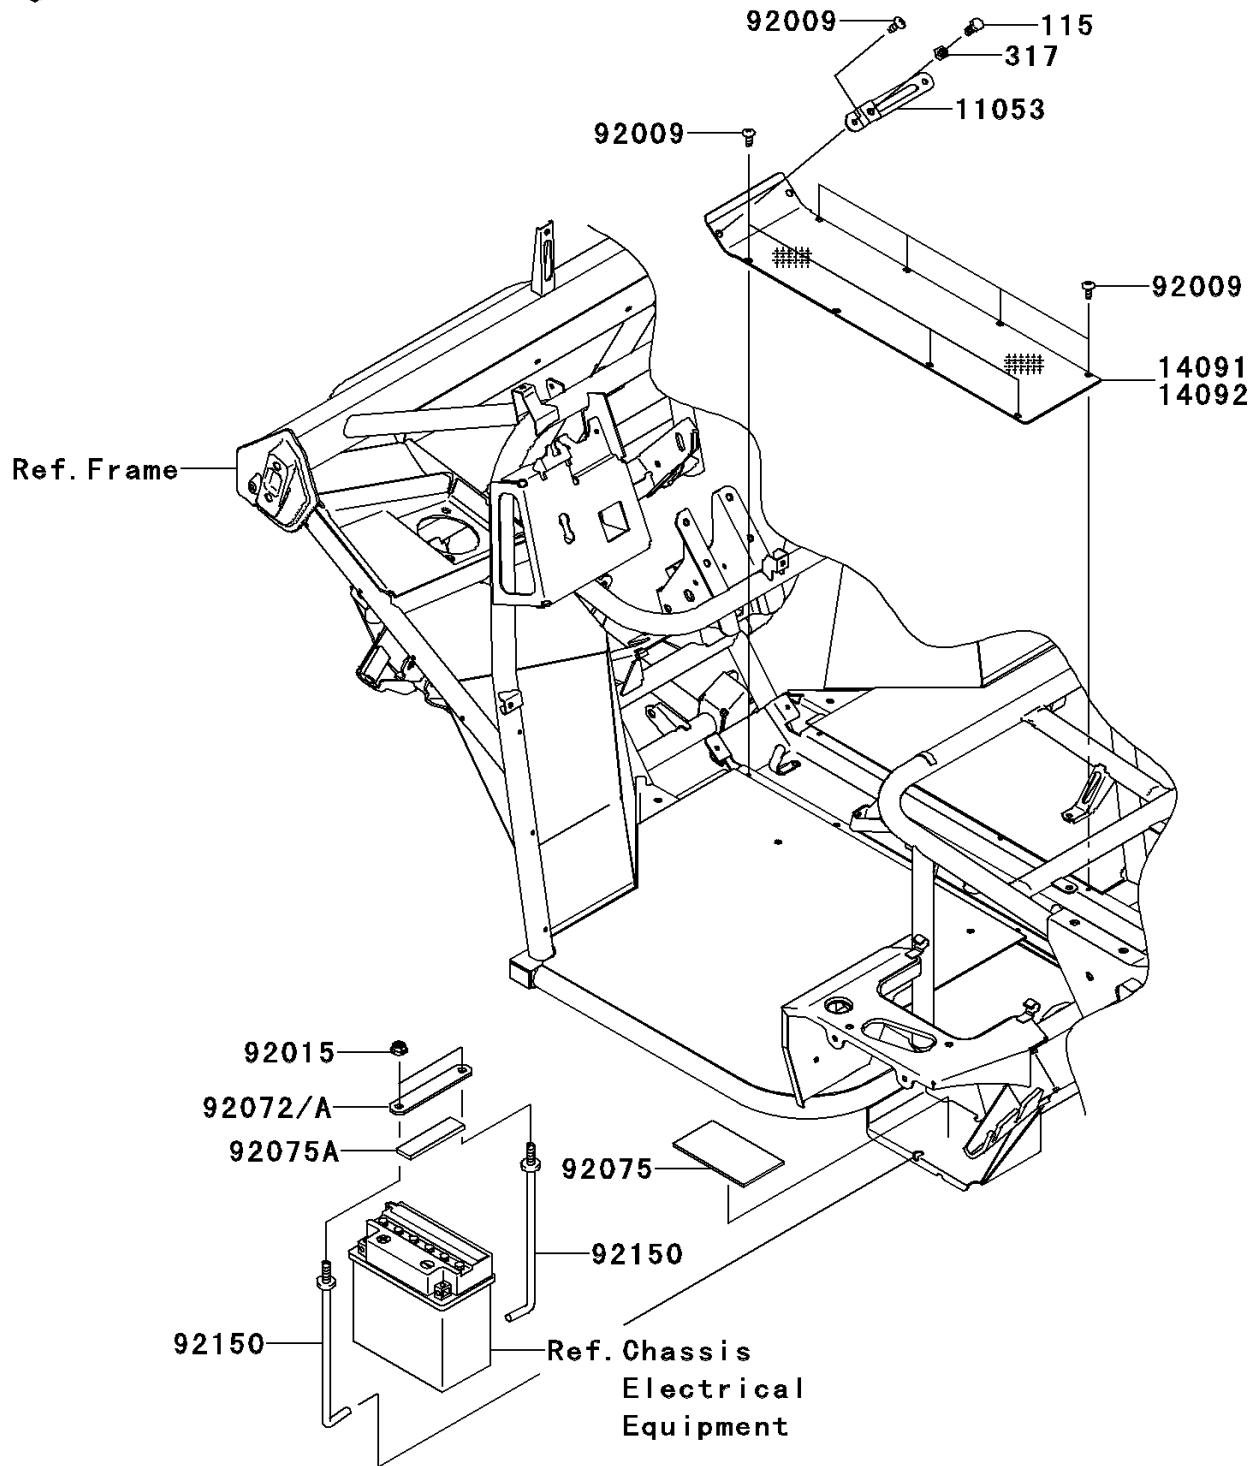

2011 MULE™ 600 PARTS DIAGRAM

Engine Mount

F2122

2011 MULE™ 600 PARTS LIST

Engine Mount

ITEM NAME	PART NUMBER	QUANTITY
BOLT-SMALL-UPSET,8X20 (Ref # 115)	115BA0820	1
NUT-HEX-SMALL,8MM (Ref # 317)	317BA0800	1
BRACKET,THROTTLE LEVER (Ref # 11053)	11053-1670	1
COVER,FLOOR,CNT (Ref # 14091)	14091-0390	1
SCREW,TAPPING,6X16 (Ref # 92009)	92009-1166	1
NUT,FLANGED,8MM (Ref # 92015)	92015-1406	1
BAND,BATTERY (Ref # 92072)	92072-1233	1
DAMPER (Ref # 92075)	92075-1076	1
DAMPER (Ref # 92075A)	92075-1214	1
BOLT,BATTERY (Ref # 92150)	92150-1293	1