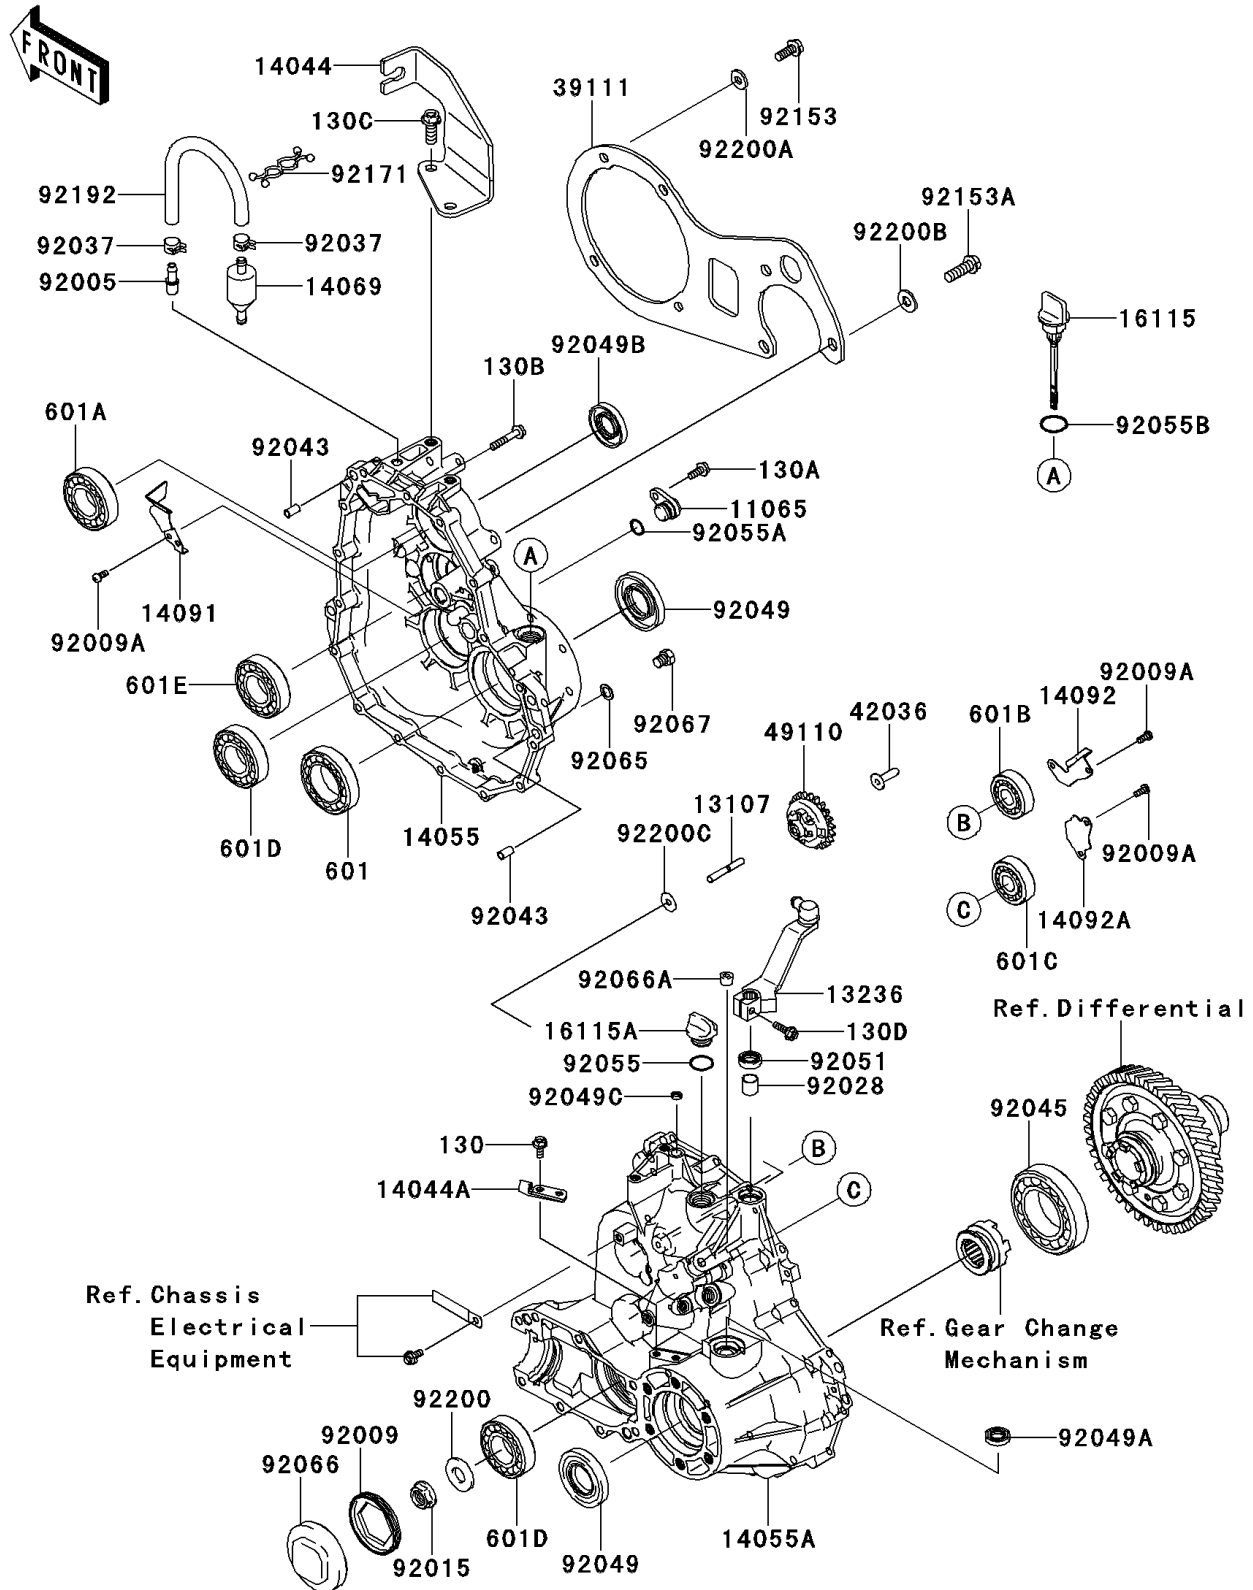

2011 MULE™ 600 PARTS DIAGRAM

Gear Box

E1450

2011 MULE™ 600 PARTS LIST

Gear Box

ITEM NAME	PART NUMBER	QUANTITY
CAP,GEAR CASE,RH (Ref # 11065)	11065-0062	1
SHAFT (Ref # 13107)	13107-2235	1
LEVER-COMP (Ref # 13236)	13236-0039	1
HOLDER-CABLE,SHIFT CONTROL (Ref # 14044)	14044-0005	1
HOLDER-CABLE,DIFF-LOCK (Ref # 14044A)	14044-0006	1
CASE-GEAR,RH (Ref # 14055)	14055-0008	1
CASE-GEAR,LH (Ref # 14055A)	14055-0013	1
BREATHER (Ref # 14069)	14069-1051	1
COVER (Ref # 14091)	14091-0394	1
COVER (Ref # 14092)	14092-0052	1
COVER (Ref # 14092A)	14092-0053	1
CAP-OIL FILLER (Ref # 16115)	16115-0015	1
CAP-OIL FILLER (Ref # 16115A)	16115-1053	1
ROD-TIE (Ref # 39111)	39111-0016	1
SLEEVE (Ref # 42036)	42036-2060	1
GOVERNOR-ASSY (Ref # 49110)	49110-0004	1
FITTING,BREATHER (Ref # 92005)	92005-1127	1
SCREW,64MM (Ref # 92009)	92009-1914	1
SCREW (Ref # 92009A)	92009-2308	1
NUT,16MM (Ref # 92015)	92015-1581	1
BUSHING (Ref # 92028)	92028-1347	1
CLAMP,TUBE (Ref # 92037)	92037-1505	1
PIN,6.2X8X14 (Ref # 92043)	92043-1263	1
BEARING-BALL,6210CM (Ref # 92045)	92045-1213	1
SEAL-OIL,HTC 30 60 8 (Ref # 92049)	92049-0049	1
SEAL-OIL,TC14245 (Ref # 92049A)	92049-1520	1
SEAL-OIL,HTC 28X45X7 (Ref # 92049B)	92049-1576	1
SEAL-OIL,VC-6X10X2.5 (Ref # 92049C)	92049-2097	1
SEAL-OIL,TB13225.5 (Ref # 92051)	92051-005	1