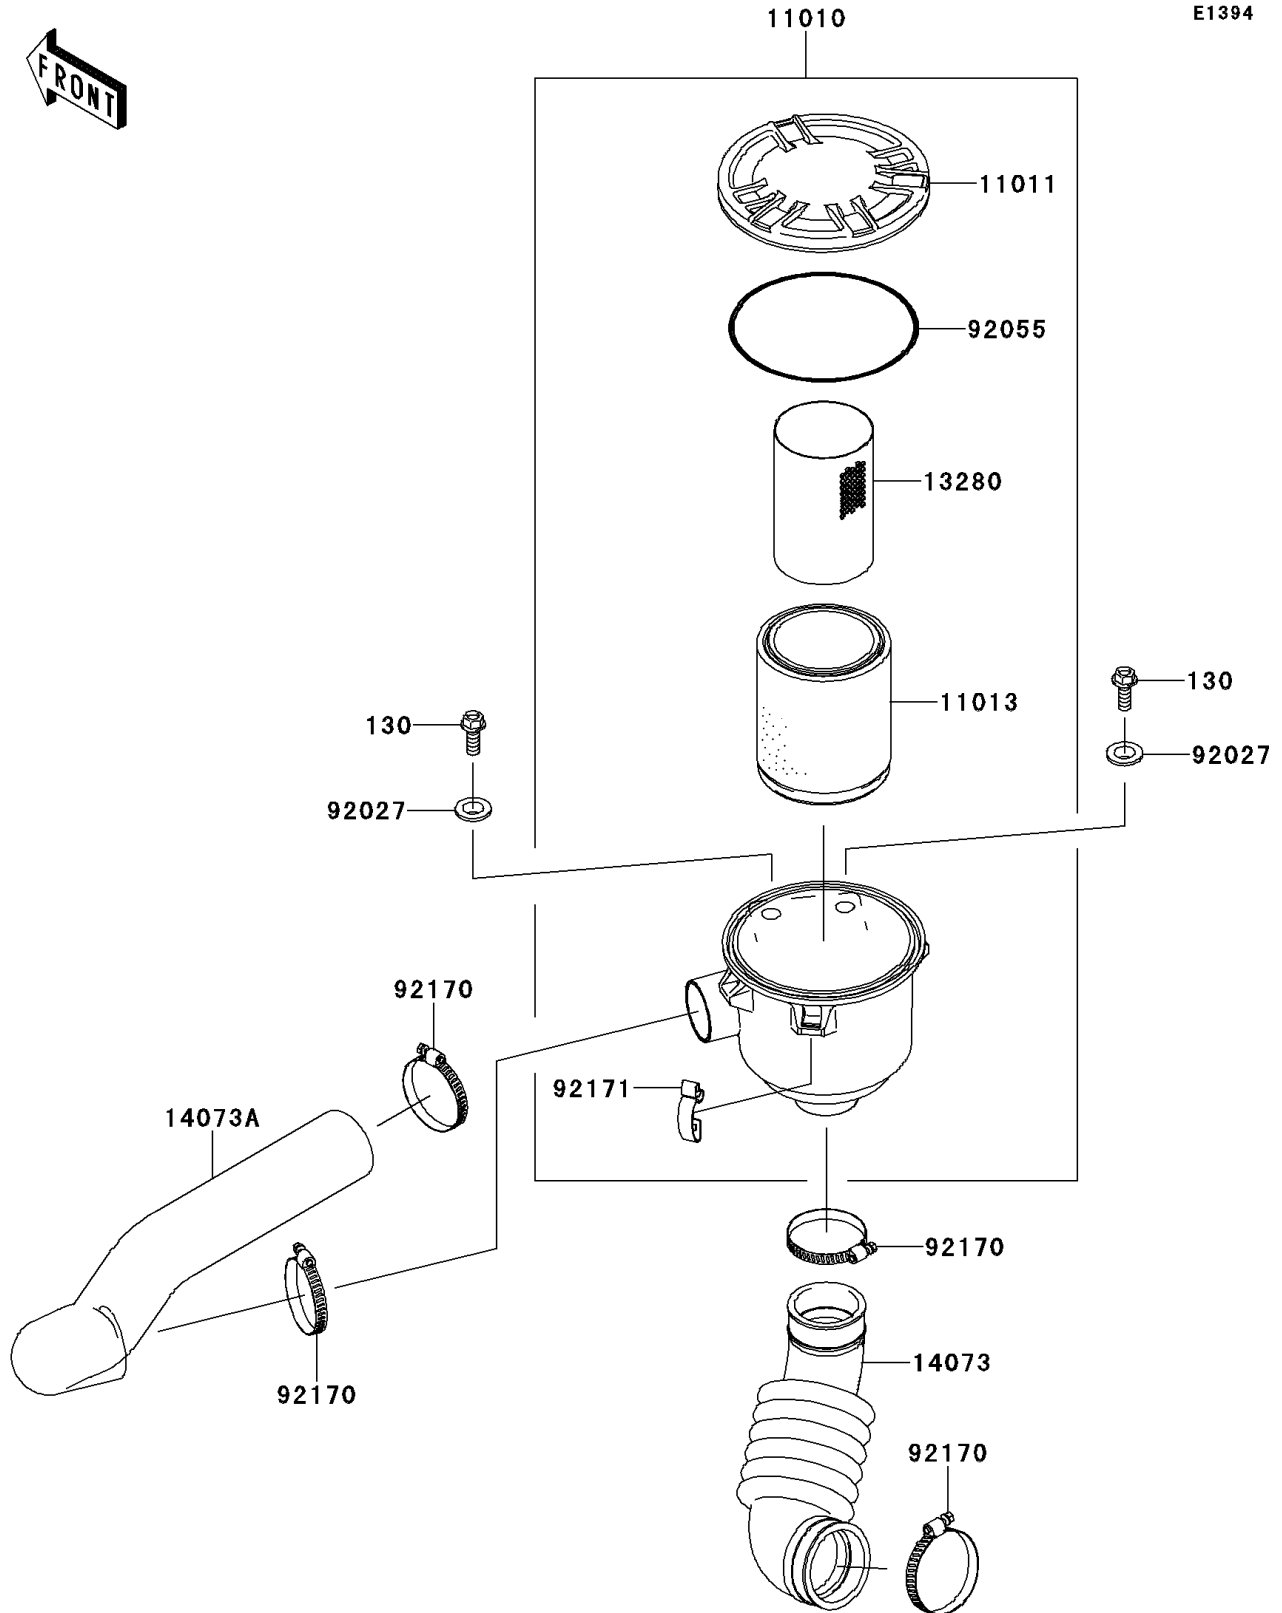

## 2011 MULE™ 600 PARTS DIAGRAM

Air Cleaner-Belt Converter

11010

E1394

## 2011 MULE™ 600 PARTS LIST

Air Cleaner-Belt Converter

| ITEM NAME                          | PART NUMBER | QUANTITY |
|------------------------------------|-------------|----------|
| BOLT-FLANGED,8X22 (Ref # 130)      | 130BB0822   | 1        |
| FILTER-ASSY-AIR (Ref # 11010)      | 11010-0172  | 1        |
| CASE-AIR FILTER,CAP (Ref # 11011)  | 11011-0135  | 1        |
| ELEMENT-AIR FILTER (Ref # 11013)   | 11013-0037  | 1        |
| HOLDER (Ref # 13280)               | 13280-0312  | 1        |
| DUCT,AIR FILTER-CASE (Ref # 14073) | 14073-0061  | 1        |
| DUCT,BAR-AIR FILTER (Ref # 14073A) | 14073-0080  | 1        |
| COLLAR (Ref # 92027)               | 92027-1354  | 1        |
| RING-O,122X4 (Ref # 92055)         | 92055-0167  | 1        |
| CLAMP (Ref # 92170)                | 92170-1674  | 1        |
| CLAMP (Ref # 92171)                | 92171-0225  | 1        |