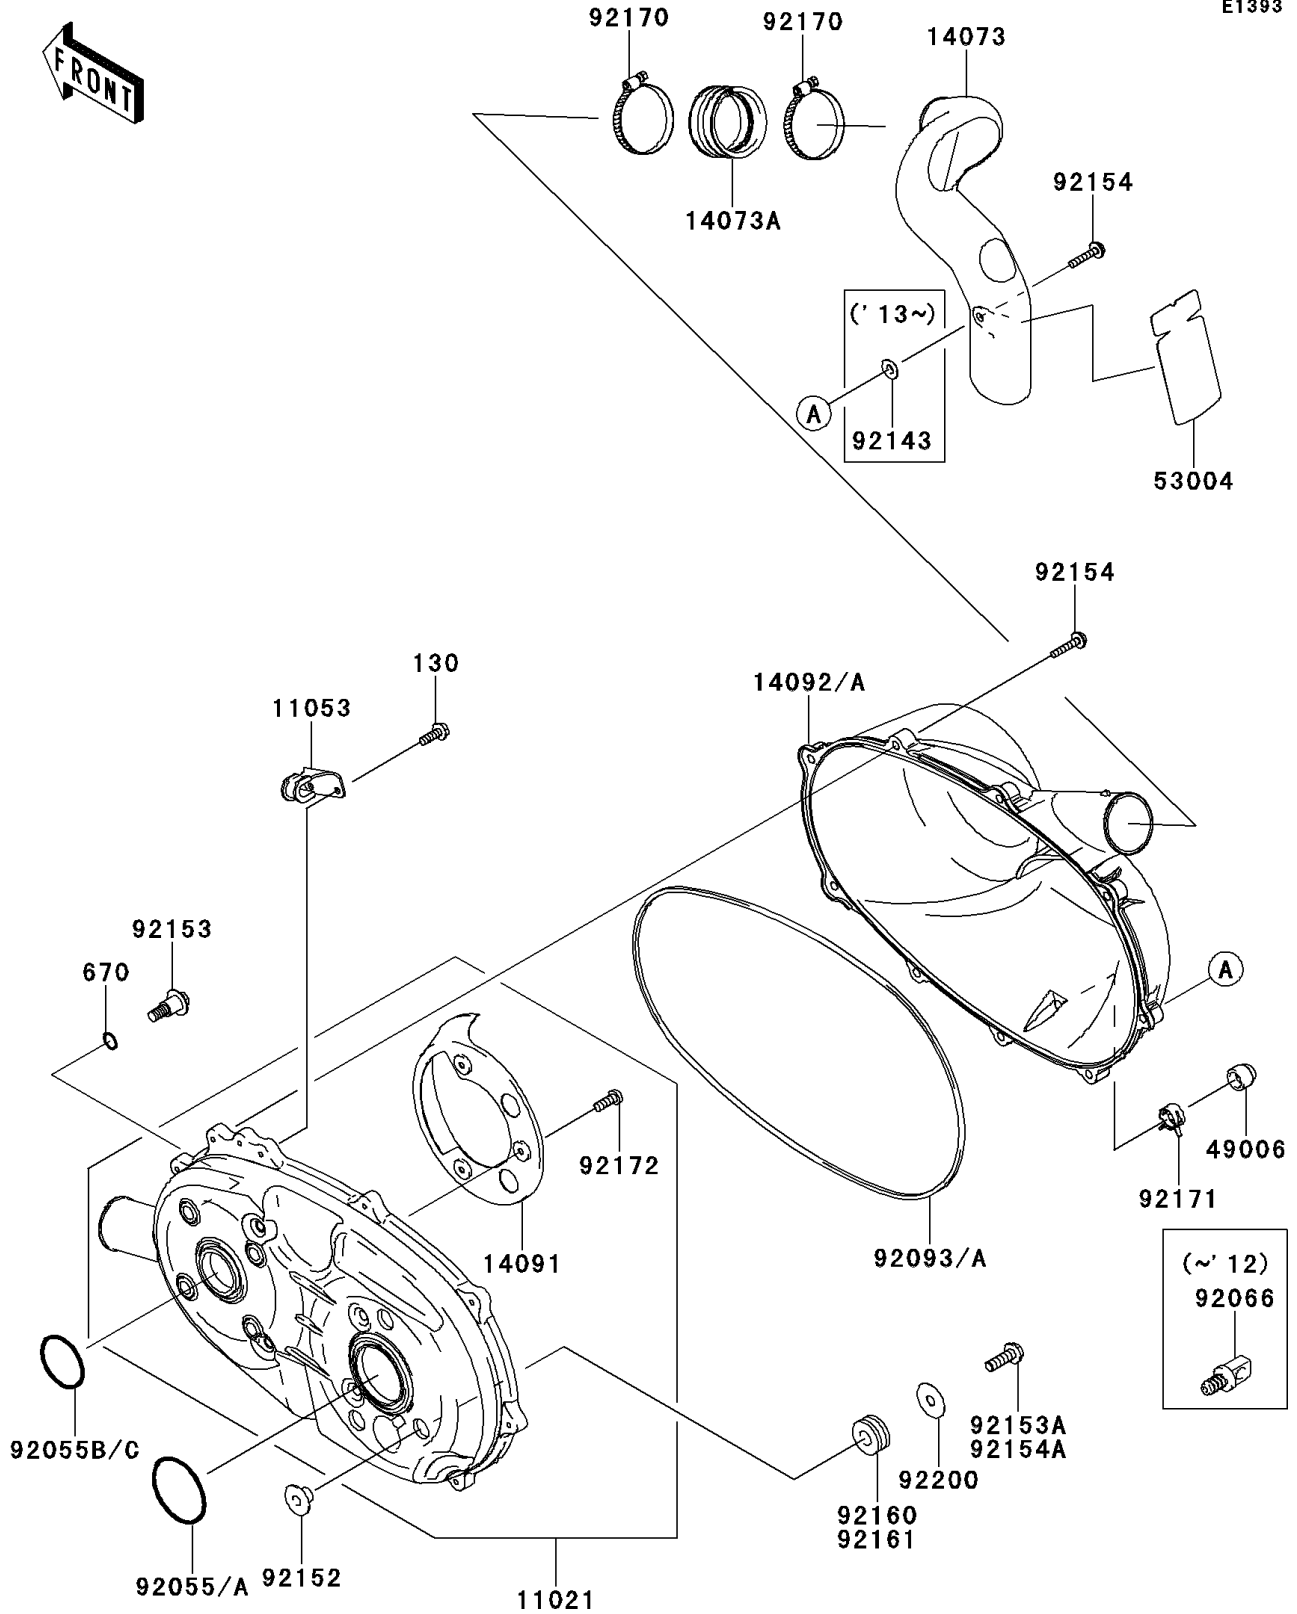

2011 MULE™ 600 PARTS DIAGRAM

Converter Cover

E1393

2011 MULE™ 600 PARTS LIST

Converter Cover

ITEM NAME	PART NUMBER	QUANTITY
BOLT-FLANGED,6X18 (Ref # 130)	130BB0618	1
O RING,12MM (Ref # 670)	670D2012	1
CASE-ASSY,BELT CONVERTER (Ref # 11021)	11021-0023	1
BRACKET (Ref # 11053)	11053-1483	1
DUCT,EXHAUST (Ref # 14073)	14073-0287	1
DUCT,JOINT (Ref # 14073A)	14073-1775	1
COVER (Ref # 14091)	14091-0391	1
COVER,BELT,CONVERTER (Ref # 14092)	14092-0125	1
MAT (Ref # 53004)	53004-0051	1
RING-O,64X4 (Ref # 92055)	92055-0048	1
RING-O,50X4 (Ref # 92055C)	92055-1501	1
PLUG,DRAIN,11X19 (Ref # 92066)	92066-1580	1
SEAL (Ref # 92093)	92093-0179	1
COLLAR (Ref # 92152)	92152-0894	1
BOLT,8X26.5 (Ref # 92153)	92153-0594	1
BOLT,FLANGED,8X25 (Ref # 92153A)	92153-0953	1
BOLT,6X35 (Ref # 92154)	92154-0342	1
DAMPER (Ref # 92160)	92160-1012	1
CLAMP (Ref # 92170)	92170-1764	1
SCREW,5X14 (Ref # 92172)	92172-0166	1
WASHER,8.5X29X0.8 (Ref # 92200)	92200-0574	1