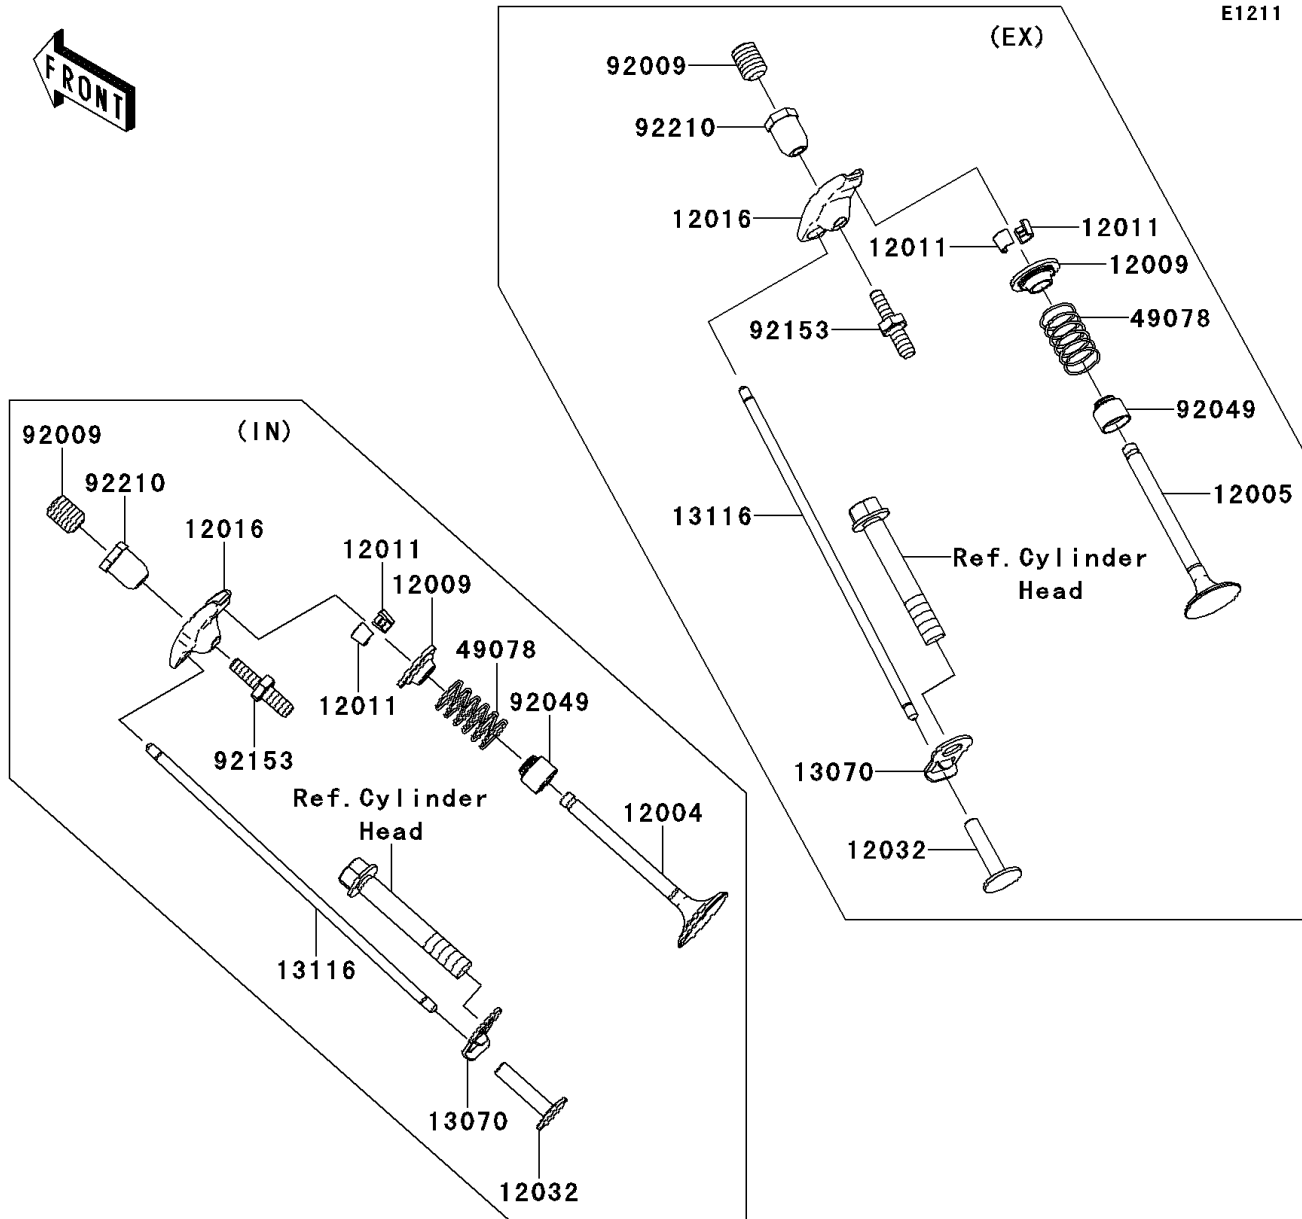

2011 MULE™ 600 PARTS DIAGRAM

Valve(s)/Camshaft(s)

E1211

2011 MULE™ 600 PARTS LIST

Valve(s)/Camshaft(s)

ITEM NAME	PART NUMBER	QUANTITY
VALVE-INTAKE (Ref # 12004)	12004-7004	1
VALVE-EXHAUST (Ref # 12005)	12005-7013	1
RETAINER-VALVE SPRING (Ref # 12009)	12009-7004	1
COLLET (Ref # 12011)	12011-2052	1
ARM-ROCKER (Ref # 12016)	12016-7007	1
TAPPET (Ref # 12032)	12032-7001	1
GUIDE,ROD-PUSH (Ref # 13070)	13070-7012	1
ROD-PUSH (Ref # 13116)	13116-7004	1
SPRING-ENGINE VALVE (Ref # 49078)	49078-7003	1
CAMSHAFT-COMP (Ref # 49118)	49118-0762	1
SCREW (Ref # 92009)	92009-2341	1
SEAL-OIL,7X15X13 (Ref # 92049)	92049-7020	1
SPRING (Ref # 92145)	92145-7001	1
BOLT (Ref # 92153)	92153-7019	1
NUT,M6 (Ref # 92210)	92210-7033	1