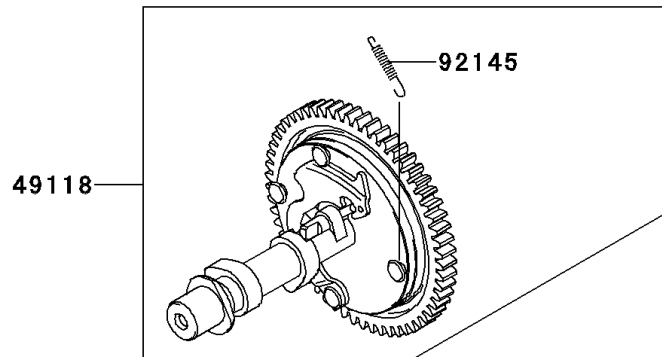

2011 MULE™ 600 PARTS DIAGRAM

Valve(s)/Camshaft(s)

E1211

2011 MULE™ 600 PARTS LIST

Valve(s)/Camshaft(s)

ITEM NAME	PART NUMBER	QUANTITY
VALVE-INTAKE (Ref # 12004)	12004-7004	1
VALVE-EXHAUST (Ref # 12005)	12005-7013	1
RETAINER-VALVE SPRING (Ref # 12009)	12009-7004	1
COLLET (Ref # 12011)	12011-2052	1
ARM-ROCKER (Ref # 12016)	12016-7007	1
TAPPET (Ref # 12032)	12032-7001	1
GUIDE,ROD-PUSH (Ref # 13070)	13070-7012	1
ROD-PUSH (Ref # 13116)	13116-7004	1
SPRING-ENGINE VALVE (Ref # 49078)	49078-7003	1
CAMSHAFT-COMP (Ref # 49118)	49118-0762	1
SCREW (Ref # 92009)	92009-2341	1
SEAL-OIL,7X15X13 (Ref # 92049)	92049-7020	1
SPRING (Ref # 92145)	92145-7001	1
BOLT (Ref # 92153)	92153-7019	1
NUT,M6 (Ref # 92210)	92210-7033	1