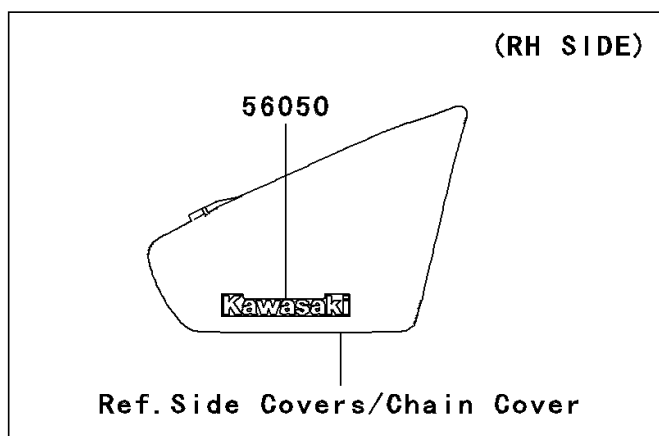

2010 Vulcan® 900 Custom PARTS DIAGRAM

Decals(CAF/CBF)

F2861

2010 Vulcan® 900 Custom PARTS LIST

Decals(CAF/CBF)

ITEM NAME	PART NUMBER	QUANTITY
MARK,KAWASAKI (Ref # 56050)	56050-1901	1
MARK,FUEL TANK,LH (Ref # 56052)	56052-0810	1
MARK,FUEL TANK,RH (Ref # 56052A)	56052-0811	1