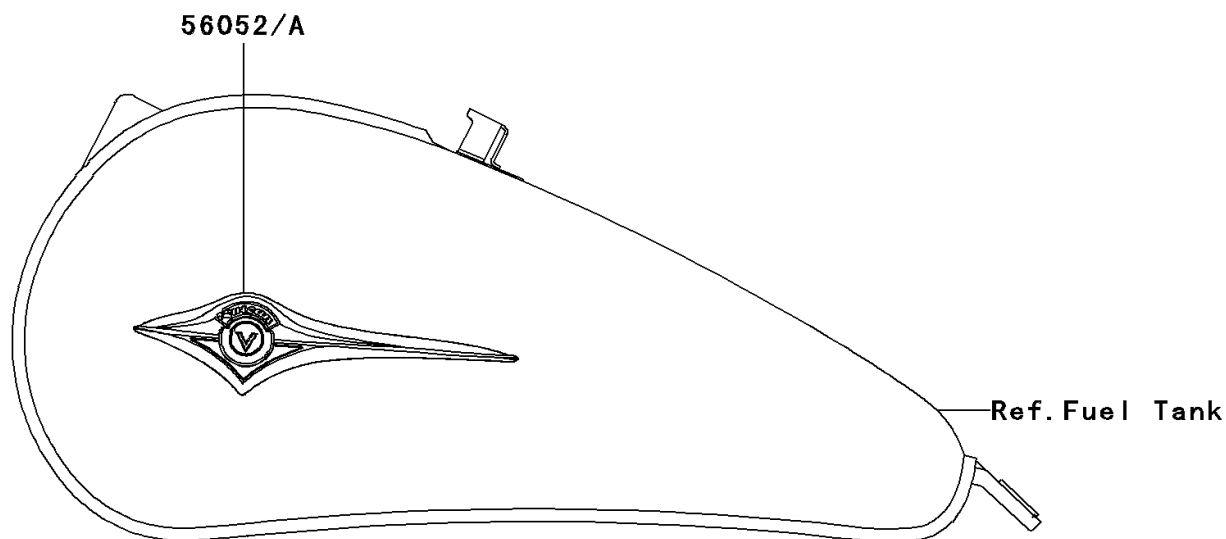

2010 Vulcan® 900 Custom PARTS DIAGRAM

Decals(CAF/CBF)

F2861

2010 Vulcan® 900 Custom PARTS LIST

Decals(CAF/CBF)

ITEM NAME	PART NUMBER	QUANTITY
MARK,KAWASAKI (Ref # 56050)	56050-1901	1
MARK,FUEL TANK,LH (Ref # 56052)	56052-0810	1
MARK,FUEL TANK,RH (Ref # 56052A)	56052-0811	1