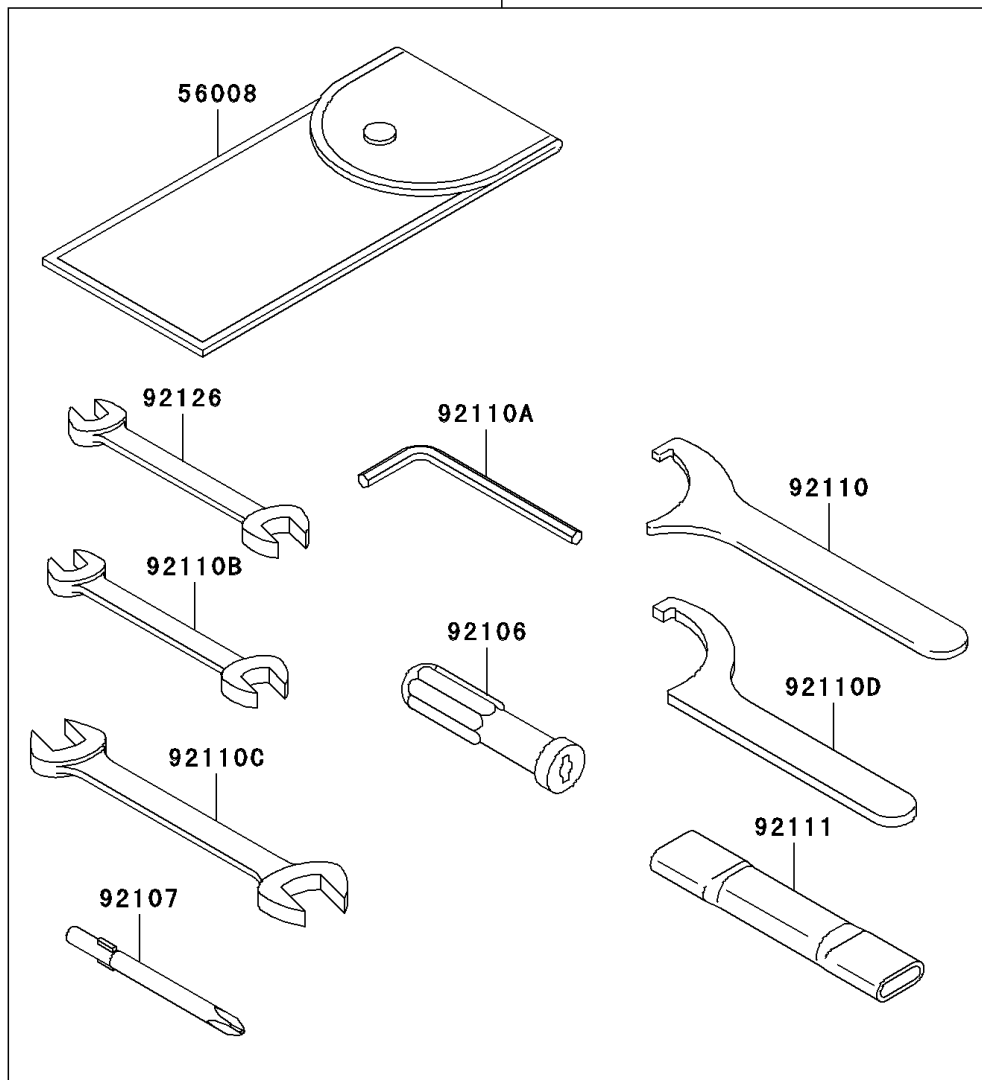

2010 Vulcan® 900 Custom PARTS DIAGRAM

Owner's Tools

F2810

56007

2010 Vulcan® 900 Custom PARTS LIST

Owner's Tools

ITEM NAME	PART NUMBER	QUANTITY
TOOL-KIT (Ref # 56007)	56007-0095	1
BAG,TOOL (Ref # 56008)	56008-1075	1
GASKET-LIQUID,TB1211,WHITE (Ref # 56019)	56019-120	1
GASKET-LIQUID,TB1211F,CLEAR (Ref # 92104)	92104-0004	1
GASKET-LIQUID,TB1216B,BLACK (Ref # 92104A)	92104-1064	1
GRIP-SCREW DRIVER (Ref # 92106)	92106-1001	1
TOOL-DRIVER,#3PHILLIPS (Ref # 92107)	92107-005	1
TOOL-WRENCH,HOOK (Ref # 92110)	92110-0018	1
TOOL-WRENCH,ALLEN,5MM (Ref # 92110A)	92110-1015	1
TOOL-WRENCH,OPEN END,10X12 (Ref # 92110B)	92110-1152	1
TOOL-WRENCH,OPEN END,14X17 (Ref # 92110C)	92110-1153	1
TOOL-WRENCH,HOOK (Ref # 92110D)	92110-1173	1
TOOL-BAR,BOX END WRENCH (Ref # 92111)	92111-0002	1
TOOL-WRENCH,OPEN END,8X10 (Ref # 92126)	92126-004	1