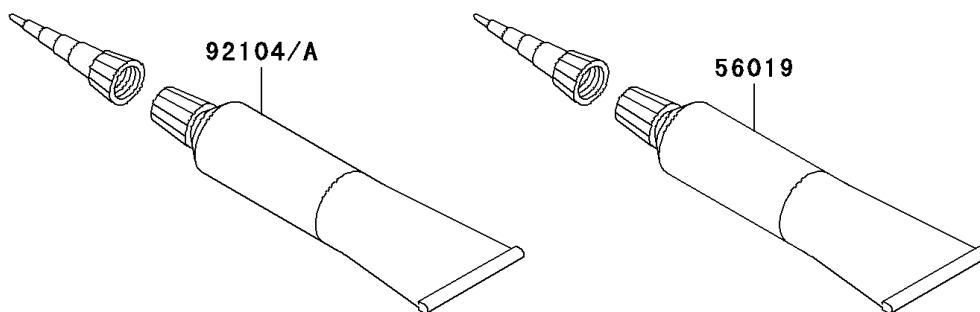

2010 Vulcan® 900 Custom PARTS DIAGRAM

Owner's Tools

F2810

56007

2010 Vulcan® 900 Custom PARTS LIST

Owner's Tools

ITEM NAME	PART NUMBER	QUANTITY
TOOL-KIT (Ref # 56007)	56007-0095	1
BAG,TOOL (Ref # 56008)	56008-1075	1
GASKET-LIQUID,TB1211,WHITE (Ref # 56019)	56019-120	1
GASKET-LIQUID,TB1211F,CLEAR (Ref # 92104)	92104-0004	1
GASKET-LIQUID,TB1216B,BLACK (Ref # 92104A)	92104-1064	1
GRIP-SCREW DRIVER (Ref # 92106)	92106-1001	1
TOOL-DRIVER,#3PHILLIPS (Ref # 92107)	92107-005	1
TOOL-WRENCH,HOOK (Ref # 92110)	92110-0018	1
TOOL-WRENCH,ALLEN,5MM (Ref # 92110A)	92110-1015	1
TOOL-WRENCH,OPEN END,10X12 (Ref # 92110B)	92110-1152	1
TOOL-WRENCH,OPEN END,14X17 (Ref # 92110C)	92110-1153	1
TOOL-WRENCH,HOOK (Ref # 92110D)	92110-1173	1
TOOL-BAR,BOX END WRENCH (Ref # 92111)	92111-0002	1
TOOL-WRENCH,OPEN END,8X10 (Ref # 92126)	92126-004	1