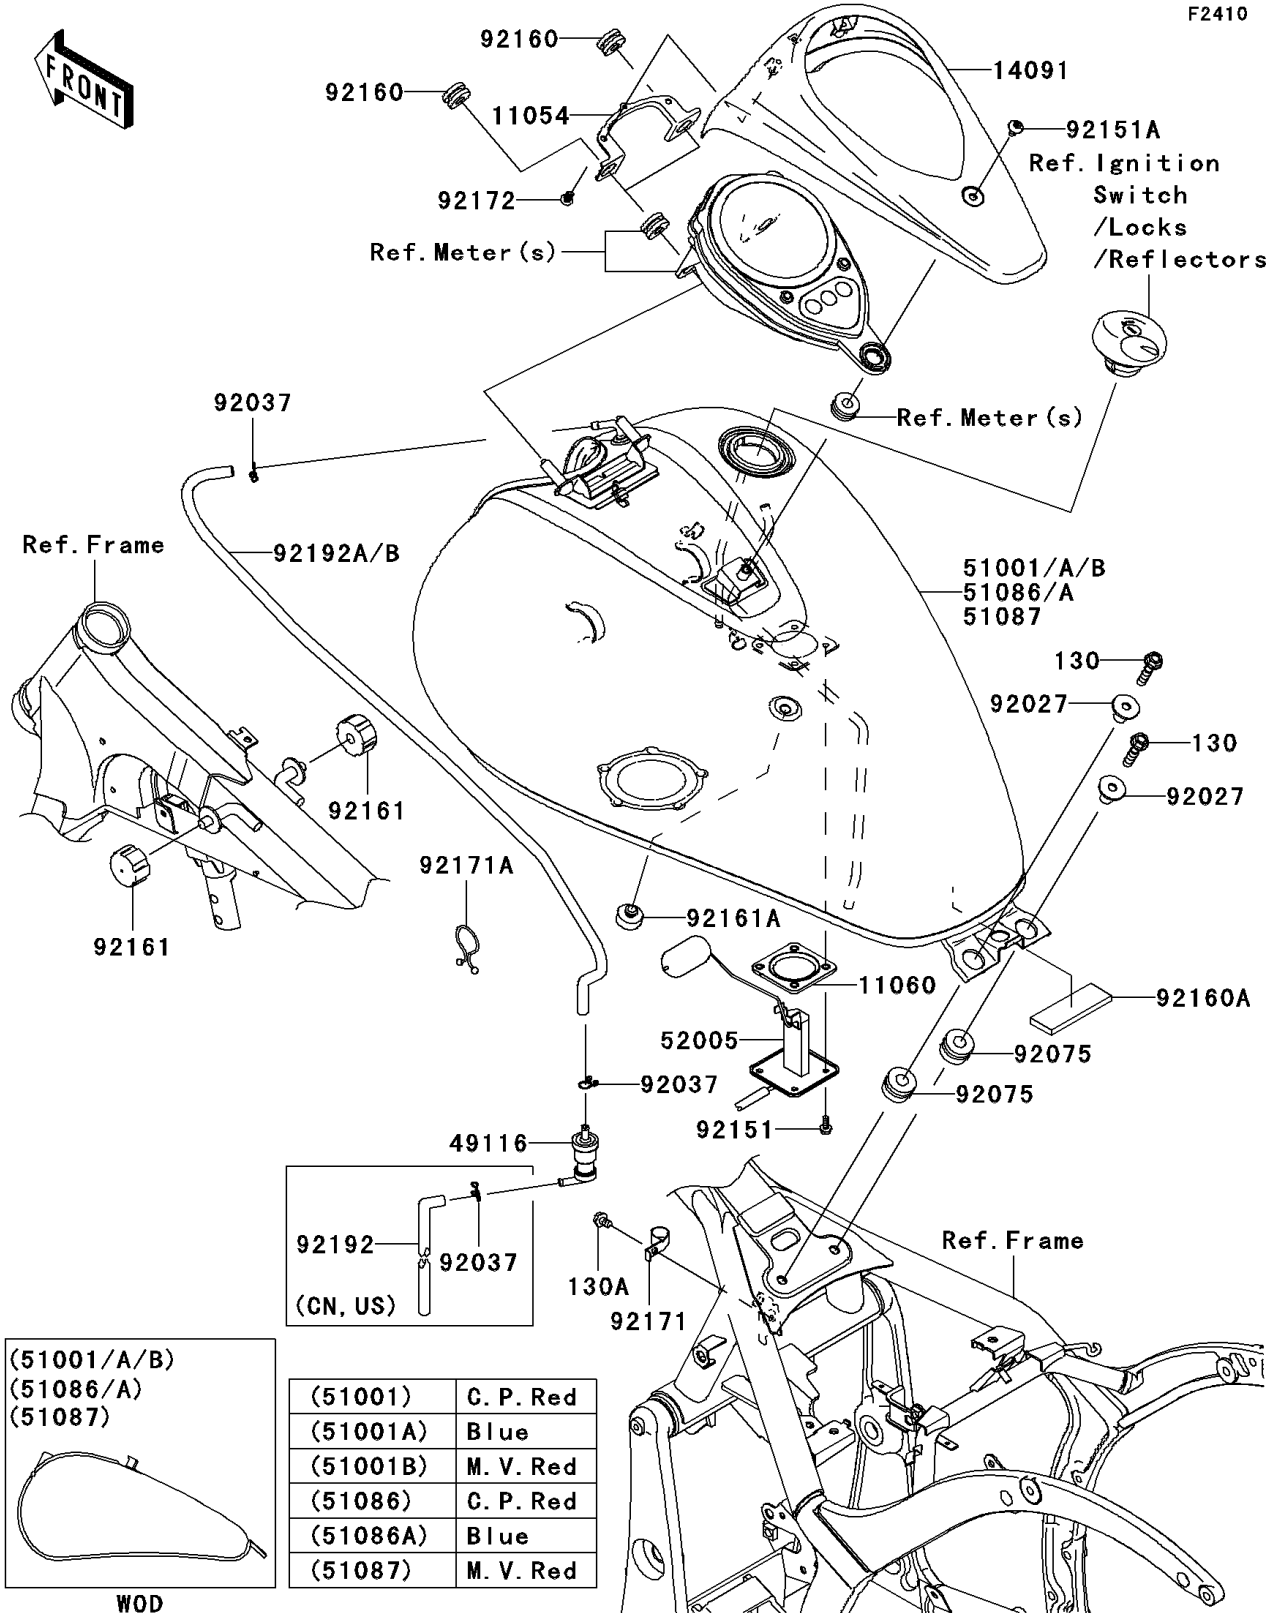

2010 Vulcan® 900 Custom PARTS DIAGRAM

Fuel Tank(CAF/CBF)

F2410

2010 Vulcan® 900 Custom PARTS LIST

Fuel Tank(CAF/CBF)

ITEM NAME	PART NUMBER	QUANTITY
BRACKET,METER,FR (Ref # 11054)	11054-0034	1
GASKET,FUEL GAUGE (Ref # 11060)	11060-1952	1
COVER,METER (Ref # 14091)	14091-0516	1
VALVE-ASSY,CHECK (Ref # 49116)	49116-0014	1
BOLT-FLANGED,8X30 (Ref # 130)	130BA0830	1
BOLT-FLANGED,6X10 (Ref # 130A)	130BB0610	1
GAUGE,FUEL (Ref # 52005)	52005-0083	1
COLLAR,L=19.3 (Ref # 92027)	92027-1780	1
DAMPER (Ref # 92075)	92075-1736	1
BOLT,5X12 (Ref # 92151)	92151-1599	1
BOLT,SOCKET,6X12 (Ref # 92151A)	92151-1940	1
DAMPER (Ref # 92160)	92160-1162	1
DAMPER (Ref # 92160A)	92160-1323	1
DAMPER,FUEL TANK (Ref # 92161)	92161-0293	1
DAMPER (Ref # 92161A)	92161-1065	1
CLAMP (Ref # 92171)	92171-0595	1
CLAMP (Ref # 92171A)	92171-1185	1
SCREW,TAPPING,5X14 (Ref # 92172)	92172-0006	1
TANK-COMP-FUEL,C.P.RED (Ref # 51001)	51001-0336-A5	1
TANK-COMP-FUEL,C.S.BLUE (Ref # 51001A)	51001-0336-25V	1
TANK-COMP-FUEL,C.P.RED (Ref # 51086)	51086-5383-A5	1
TANK-COMP-FUEL,C.S.BLUE (Ref # 51086A)	51086-5383-25V	1
CLAMP,TUBE (Ref # 92037)	92037-147	2
TUBE,TANK-SEPARATOR,BLUE (Ref # 92192)	92192-0215	1
TUBE,FUEL TANK-VALVE (Ref # 92192A)	92192-0303	1
TUBE,FUEL TANK-VALVE (Ref # 92192B)	92192-0526	1