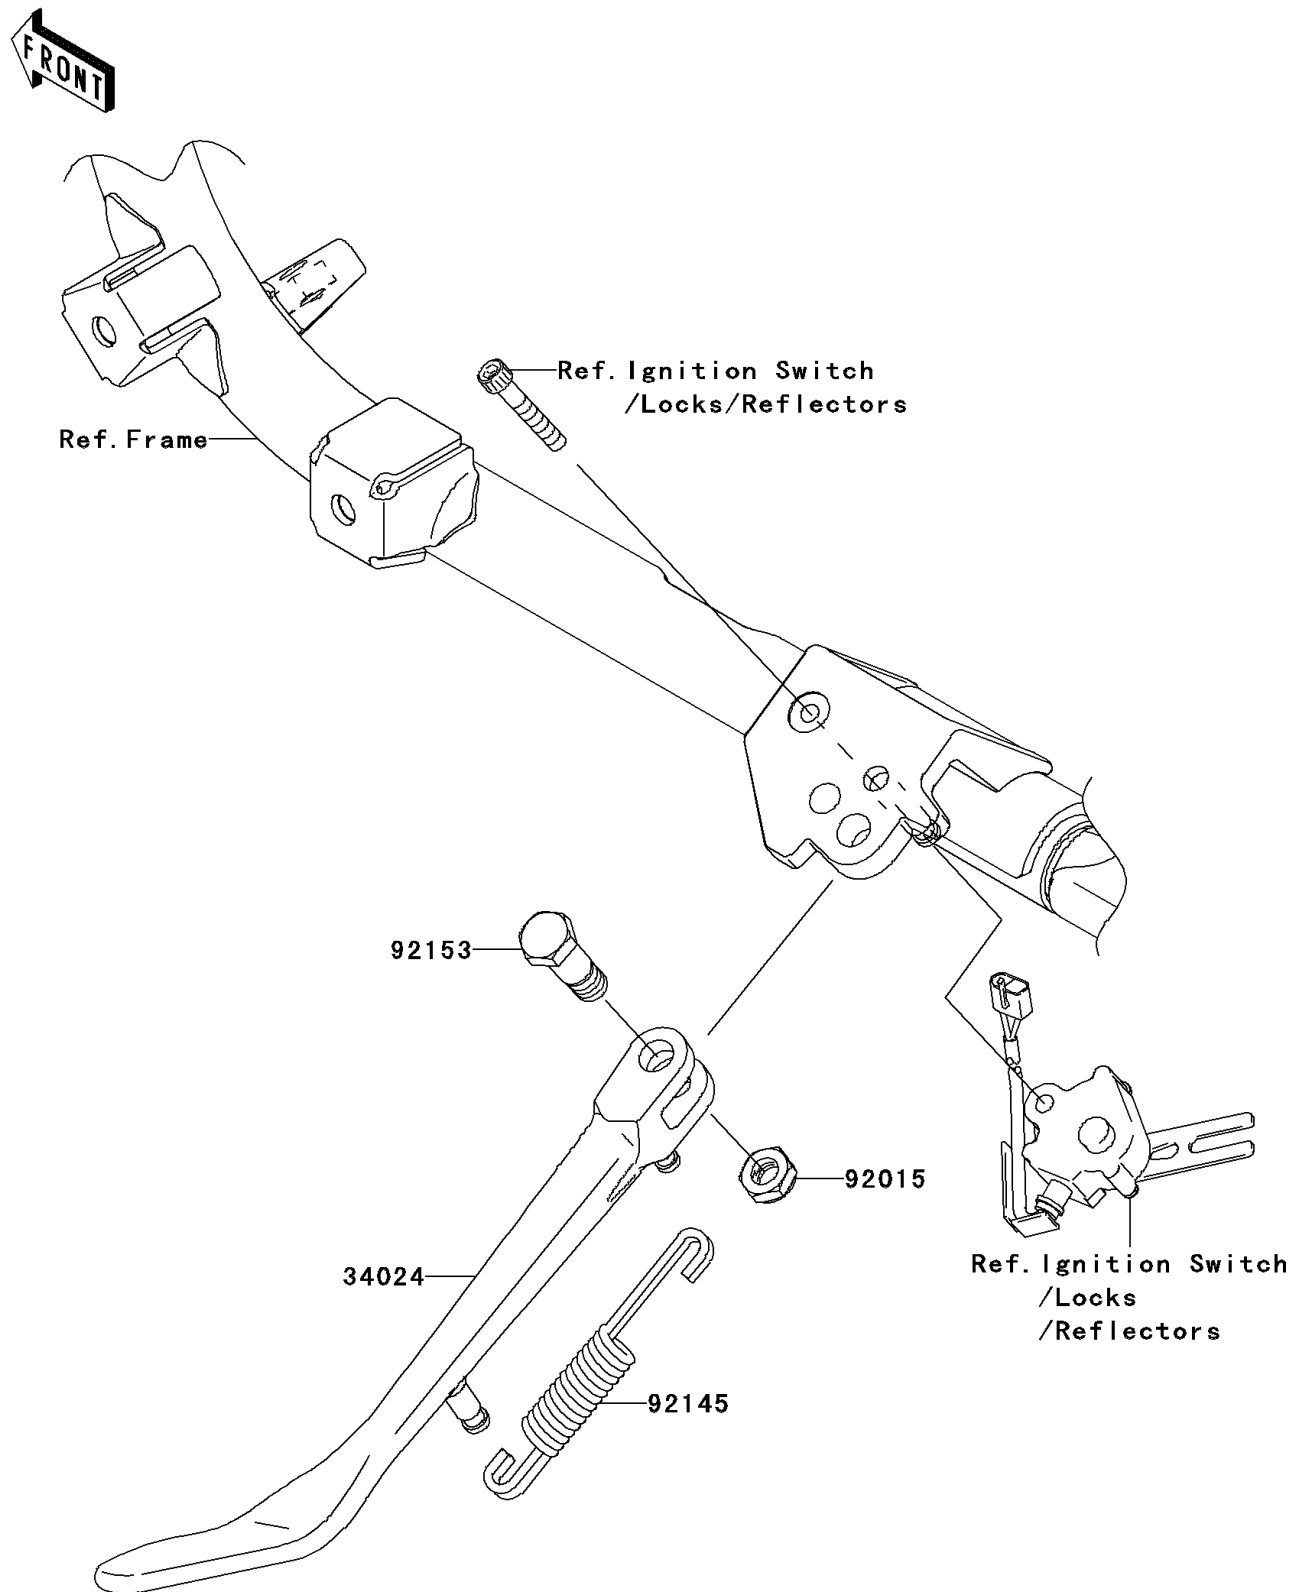

2010 Vulcan® 900 Custom PARTS DIAGRAM

Stand(s)

F2190

2010 Vulcan® 900 Custom PARTS LIST

Stand(s)

ITEM NAME	PART NUMBER	QUANTITY
STAND-SIDE (Ref # 34024)	34024-0083	1
NUT,LOCK,10MM,BLACK (Ref # 92015)	92015-1188	1
SPRING,SIDE STAND (Ref # 92145)	92145-0687	1
BOLT,SIDE STAND,10MM (Ref # 92153)	92153-1416	1