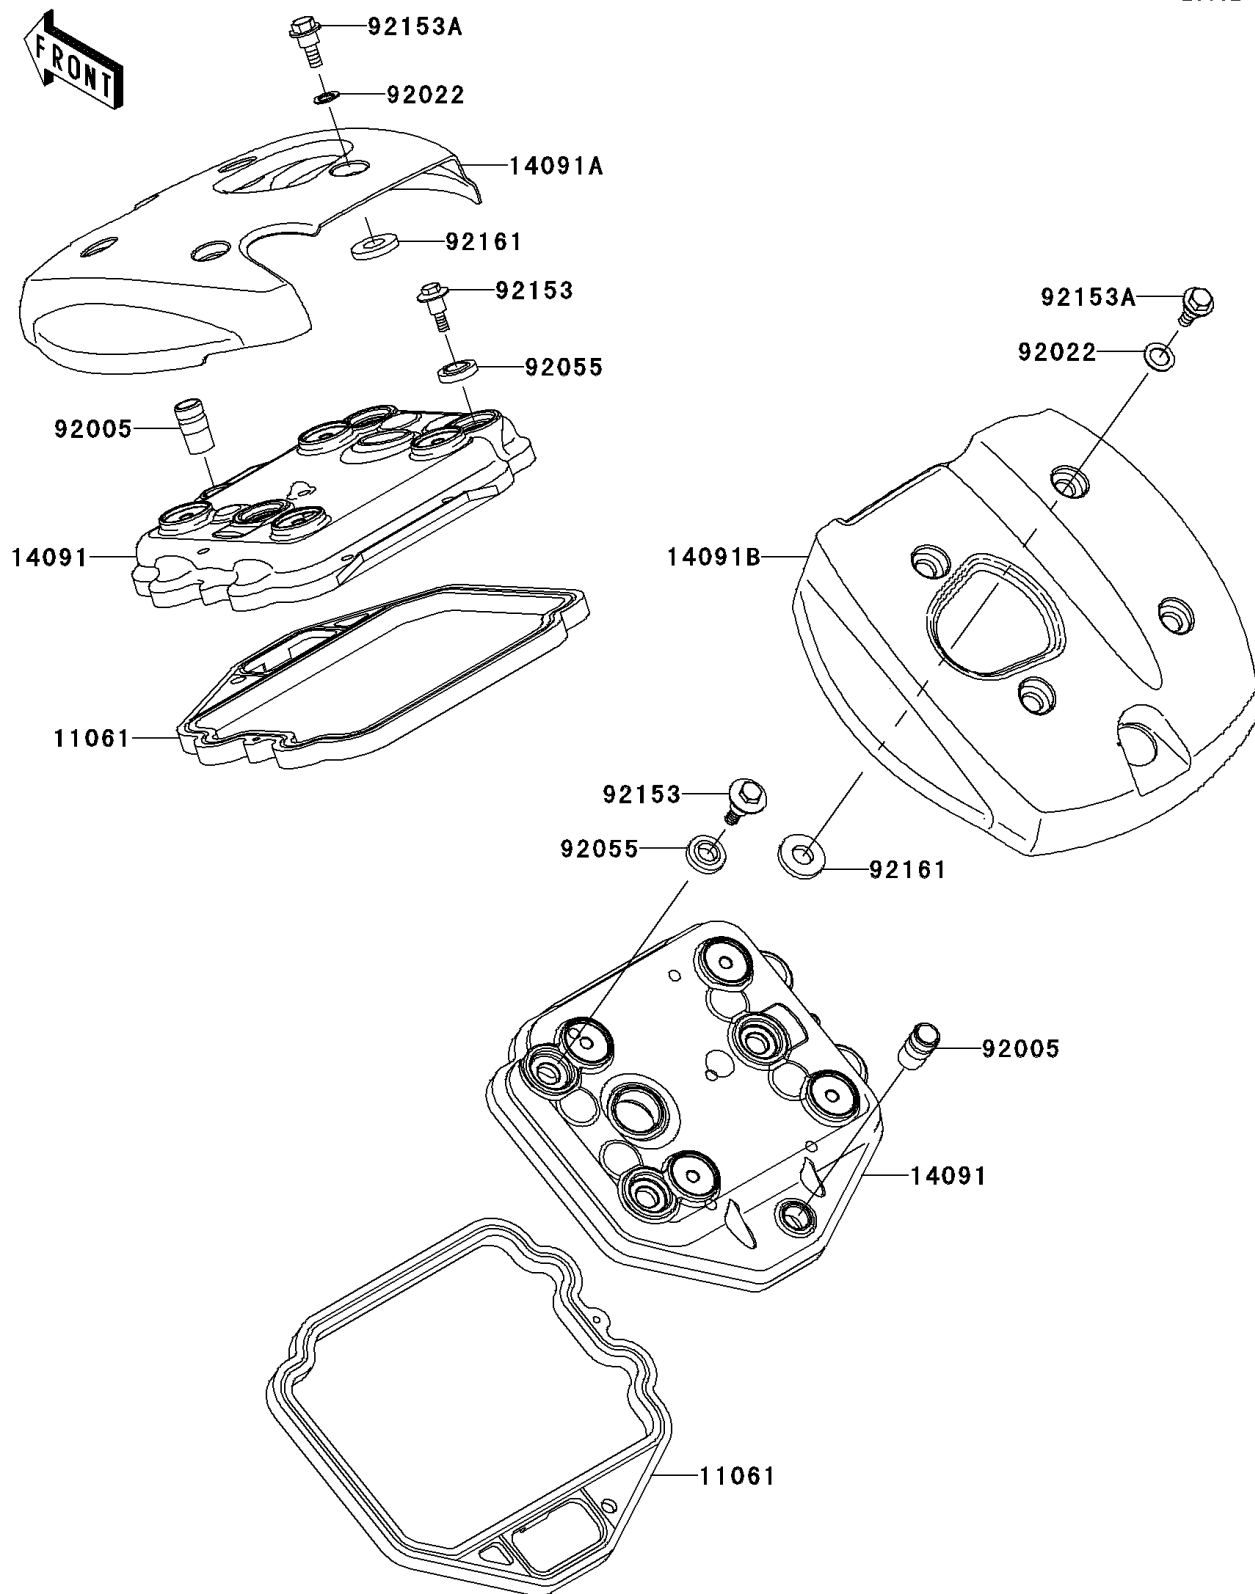

2010 Vulcan® 900 Custom PARTS DIAGRAM

Cylinder Head Cover

E1112

2010 Vulcan® 900 Custom PARTS LIST

Cylinder Head Cover

ITEM NAME	PART NUMBER	QUANTITY
GASKET,HEAD COVER (Ref # 11061)	11061-0261	1
COVER,HEAD (Ref # 14091)	14091-0506	1
COVER,TOP,FR (Ref # 14091A)	14091-0507	1
COVER,TOP,RR (Ref # 14091B)	14091-0508	1
FITTING (Ref # 92005)	92005-0052	1
WASHER,10.2X16X1 (Ref # 92022)	92022-1829	1
RING-O,HEAD COVER BOLT (Ref # 92055)	92055-1352	1
BOLT,HEAD COVER (Ref # 92153)	92153-0793	1
BOLT,FLANGED,6X19 (Ref # 92153A)	92153-1400	1
DAMPER (Ref # 92161)	92161-0366	1