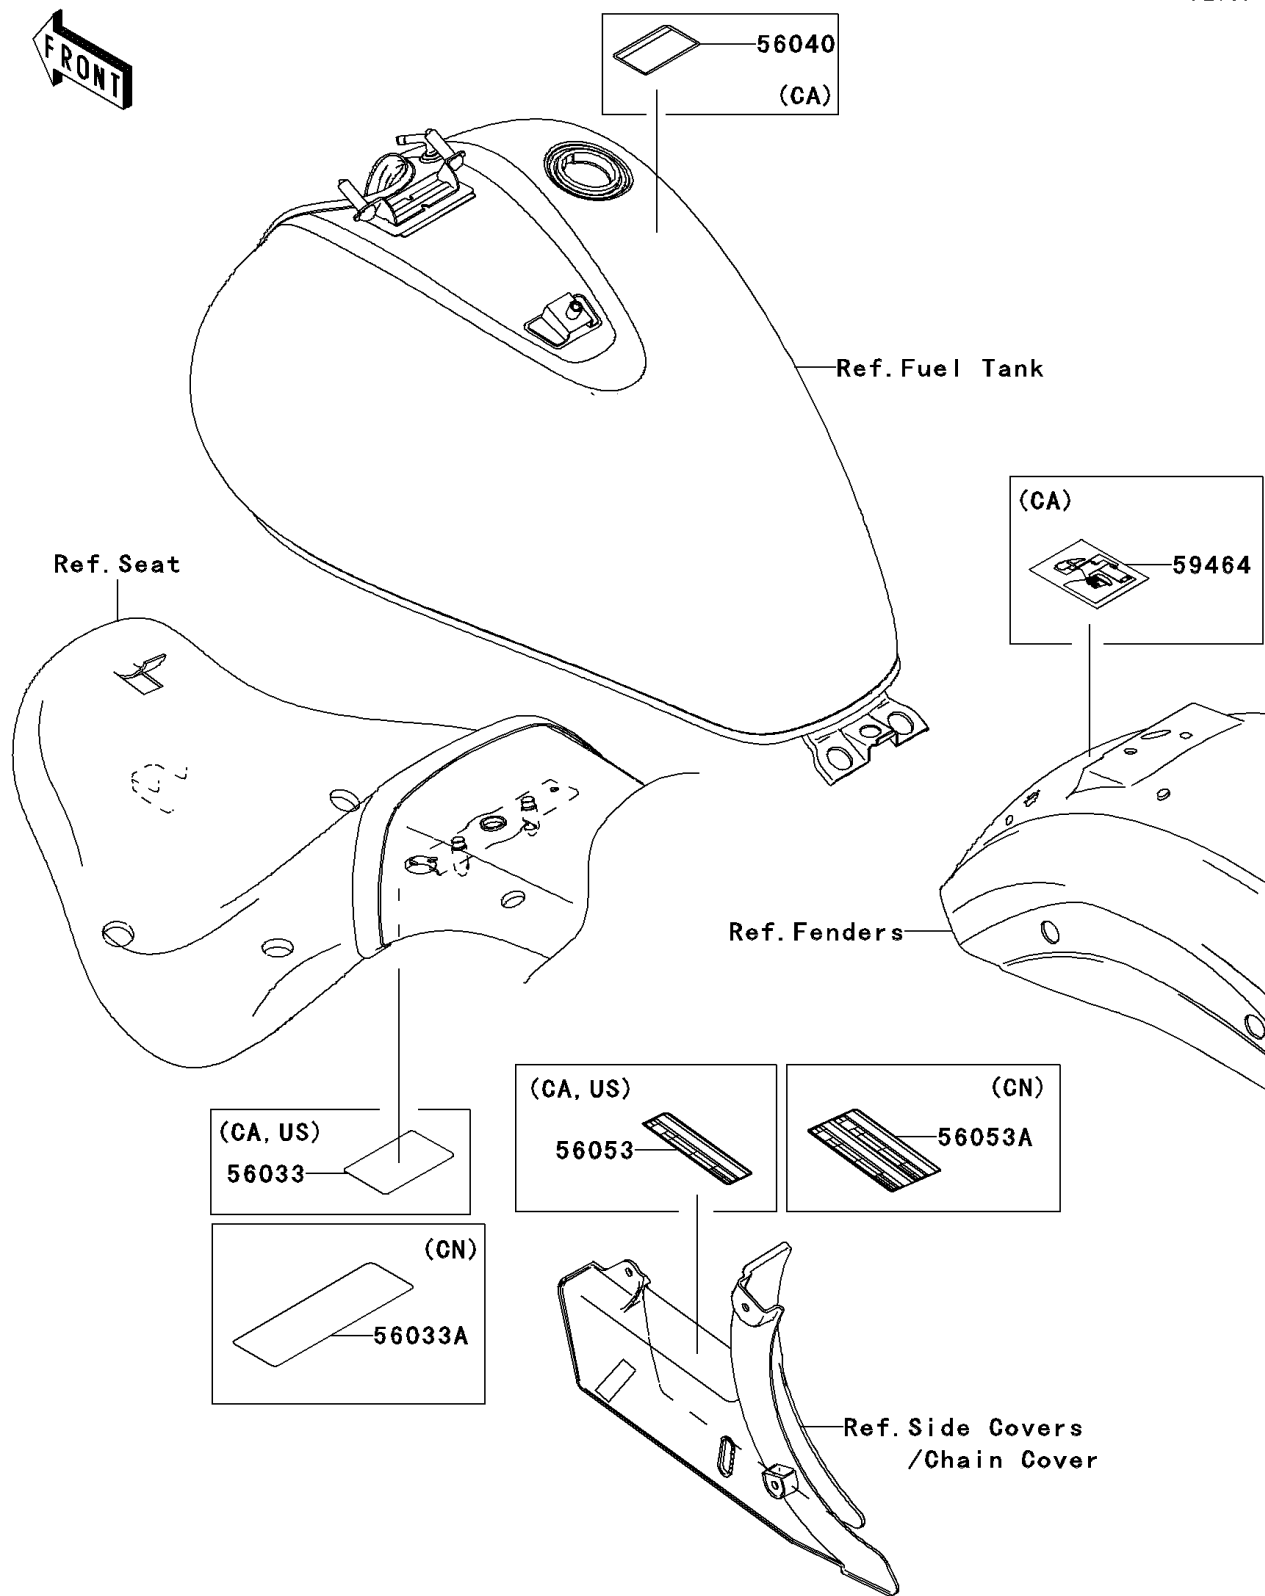

2007 Vulcan® 900 Custom PARTS DIAGRAM

Labels

F2860

2007 Vulcan® 900 Custom PARTS LIST

Labels

ITEM NAME	PART NUMBER	QUANTITY
LABEL-MANUAL,DAILY SAFETY (Ref # 56033)	56033-0179	1
LABEL-MANUAL,DAILY SAFETY (Ref # 56033A)	56033-0180	1
LABEL-WARNING,EVAPO (Ref # 56040)	56040-1121	1
LABEL-SPECIFICATION,TIRE&LOAD (Ref # 56053)	56053-0205	1
LABEL-SPECIFICATION,TIRE&LOAD (Ref # 56053A)	56053-0206	1
LABEL-CERTIFICATION,EVAPO ROUT (Ref # 59464)	59464-0684	1