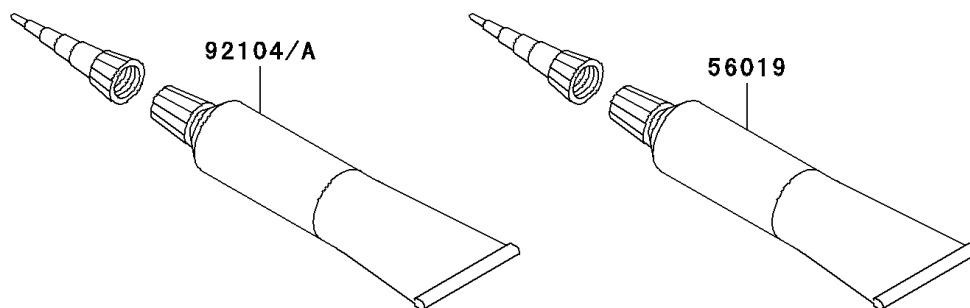

## 2007 Vulcan® 900 Custom PARTS DIAGRAM

Owner's Tools

F2810

## 2007 Vulcan® 900 Custom PARTS LIST

Owner's Tools

ITEM NAME	PART NUMBER	QUANTITY
TOOL-KIT (Ref # 56007)	56007-0029	1
BAG,TOOL (Ref # 56008)	56008-1075	1
GASKET-LIQUID,TB1211,WHITE (Ref # 56019)	56019-120	1
GASKET-LIQUID,TB1211F,CLEAR (Ref # 92104)	92104-0004	1
GASKET-LIQUID,TB1216B,BLACK (Ref # 92104A)	92104-1064	1
GRIP-SCREW DRIVER (Ref # 92106)	92106-1001	1
TOOL-DRIVER,#3PHILLIPS (Ref # 92107)	92107-005	1
TOOL-DRIVER,#2PHILLIPS (Ref # 92107A)	92107-1053	1
TOOL-WRENCH,HOOK (Ref # 92110)	92110-0018	1
TOOL-WRENCH,BOX,16MM (Ref # 92110A)	92110-1132	1
TOOL-WRENCH,OPEN END,10X12 (Ref # 92110B)	92110-1152	1
TOOL-WRENCH,OPEN END,14X17 (Ref # 92110C)	92110-1153	1
TOOL-WRENCH,HOOK (Ref # 92110D)	92110-1173	1
TOOL-WRENCH,ALLEN,4MM (Ref # 92110E)	92110-3703	1
TOOL-BAR,BOX END WRENCH (Ref # 92111)	92111-0002	1
TOOL-PLIERS (Ref # 92112)	92112-1001	1
TOOL-WRENCH,OPEN END,8X10 (Ref # 92126)	92126-004	1