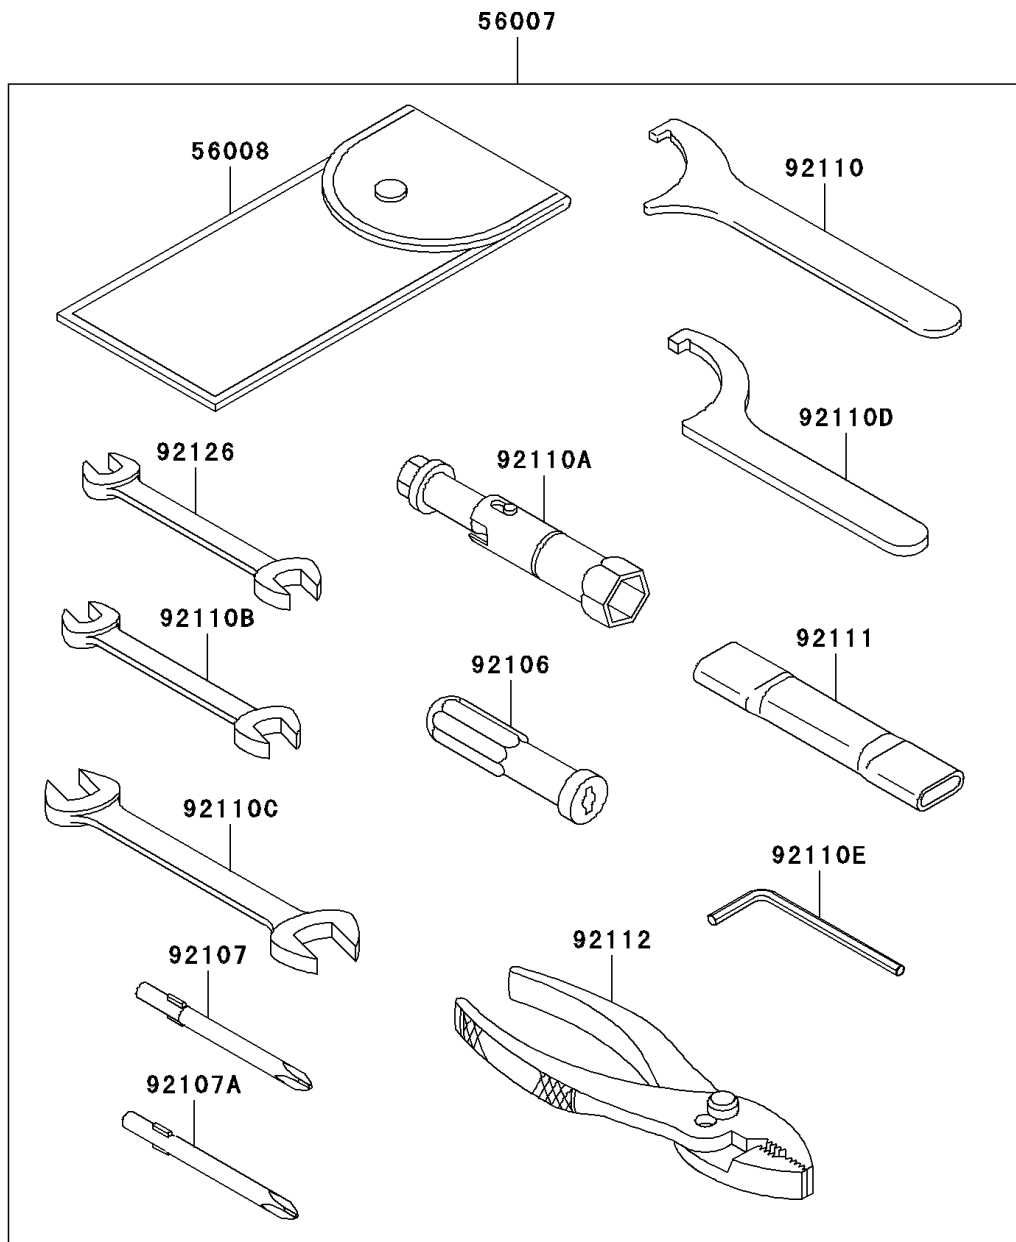

## 2007 Vulcan® 900 Custom PARTS DIAGRAM

Owner's Tools

F2810

## 2007 Vulcan® 900 Custom PARTS LIST

Owner's Tools

ITEM NAME	PART NUMBER	QUANTITY
TOOL-KIT (Ref # 56007)	56007-0029	1
BAG,TOOL (Ref # 56008)	56008-1075	1
GASKET-LIQUID,TB1211,WHITE (Ref # 56019)	56019-120	1
GASKET-LIQUID,TB1211F,CLEAR (Ref # 92104)	92104-0004	1
GASKET-LIQUID,TB1216B,BLACK (Ref # 92104A)	92104-1064	1
GRIP-SCREW DRIVER (Ref # 92106)	92106-1001	1
TOOL-DRIVER,#3PHILLIPS (Ref # 92107)	92107-005	1
TOOL-DRIVER,#2PHILLIPS (Ref # 92107A)	92107-1053	1
TOOL-WRENCH,HOOK (Ref # 92110)	92110-0018	1
TOOL-WRENCH,BOX,16MM (Ref # 92110A)	92110-1132	1
TOOL-WRENCH,OPEN END,10X12 (Ref # 92110B)	92110-1152	1
TOOL-WRENCH,OPEN END,14X17 (Ref # 92110C)	92110-1153	1
TOOL-WRENCH,HOOK (Ref # 92110D)	92110-1173	1
TOOL-WRENCH,ALLEN,4MM (Ref # 92110E)	92110-3703	1
TOOL-BAR,BOX END WRENCH (Ref # 92111)	92111-0002	1
TOOL-PLIERS (Ref # 92112)	92112-1001	1
TOOL-WRENCH,OPEN END,8X10 (Ref # 92126)	92126-004	1