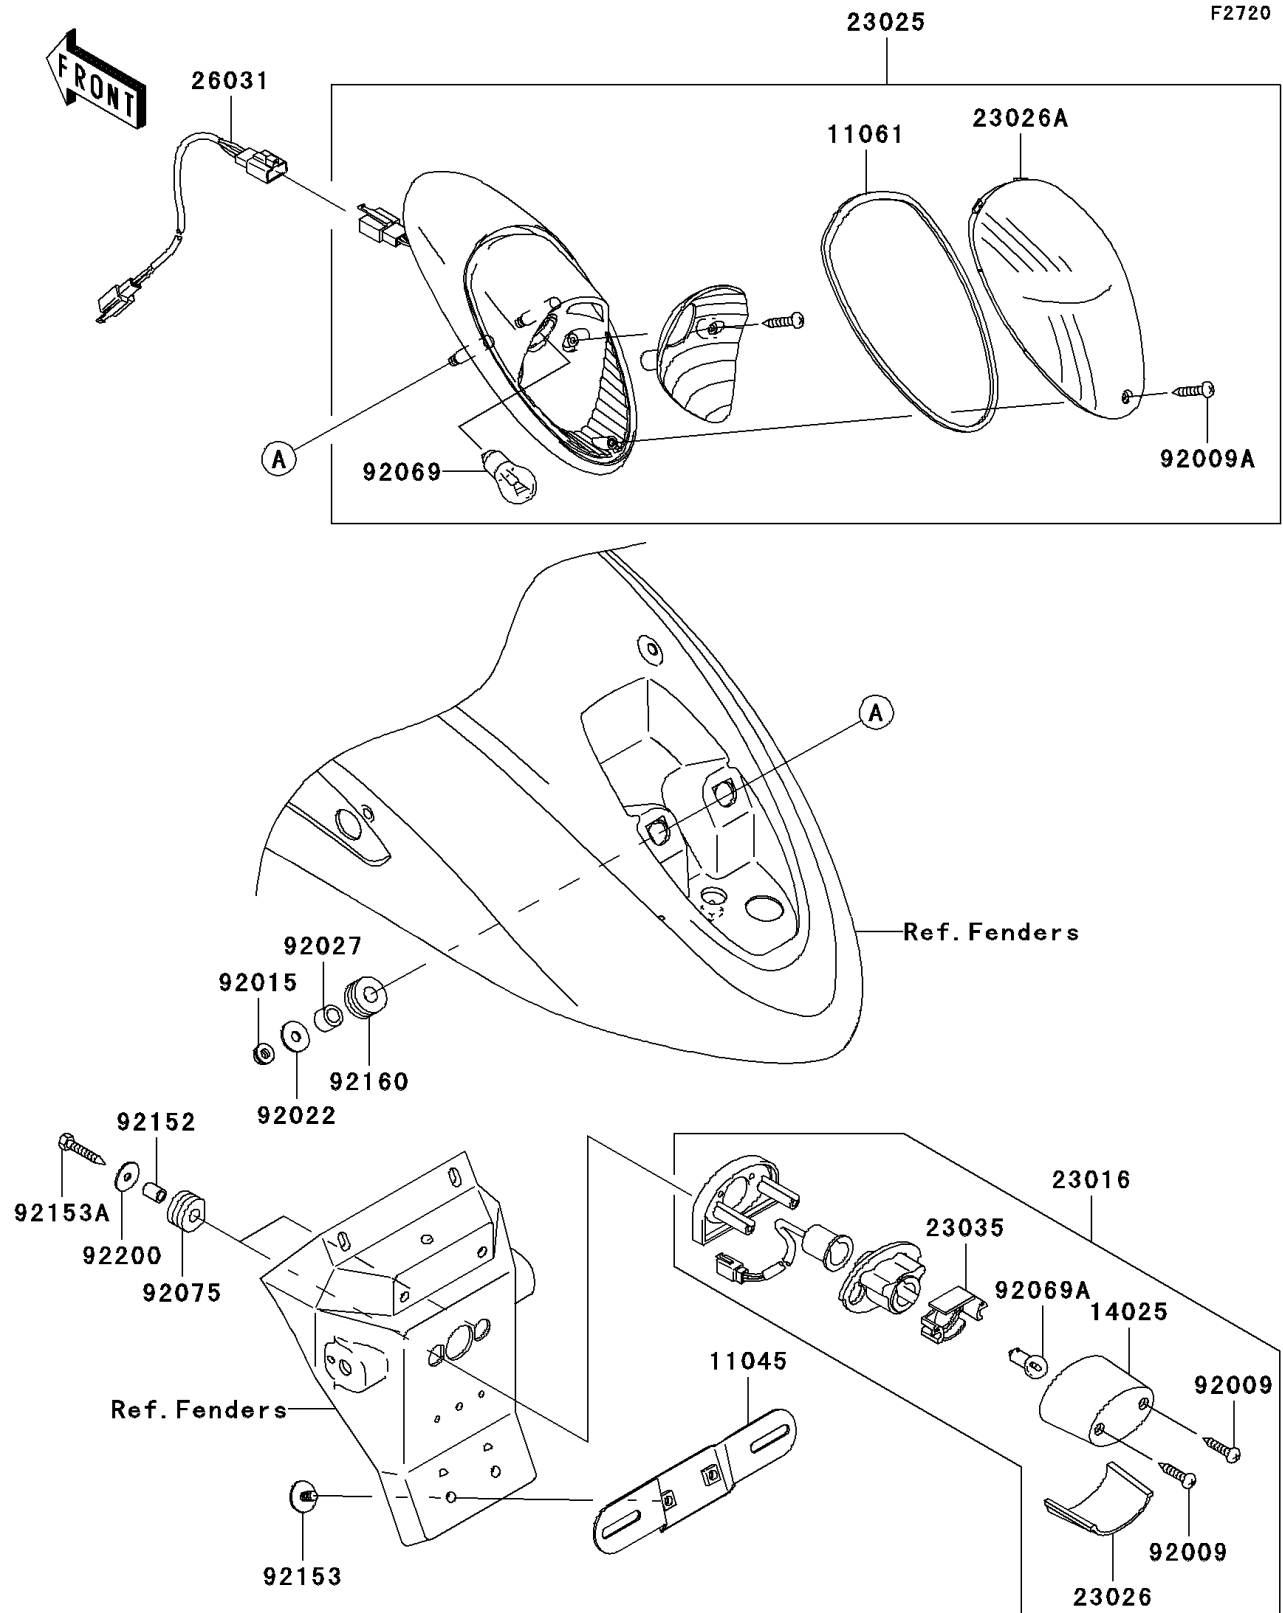

2007 Vulcan® 900 Custom PARTS DIAGRAM

Taillight(s)

2007 Vulcan® 900 Custom PARTS LIST

Taillight(s)

ITEM NAME	PART NUMBER	QUANTITY
BRACKET,LICENSE (Ref # 11045)	11045-1387	1
GASKET,TAIL LAMP LENS (Ref # 11061)	11061-1089	1
COVER,LICENSE LAMP (Ref # 14025)	14025-1725	1
LAMP-ASSY,LICENSE (Ref # 23016)	23016-0010	1
LAMP-TAIL (Ref # 23025)	23025-0032	1
LENS,LICENSE LAMP (Ref # 23026)	23026-1064	1
LENS,TAIL LAMP (Ref # 23026A)	23026-1246	1
REFLECTOR-LAMP,LICENSE (Ref # 23035)	23035-1066	1
HARNESS,TAIL LAMP (Ref # 26031)	26031-0501	1
SCREW,TAPPING,4X20 (Ref # 92009)	92009-1378	1
SCREW,TAPPING,4X16 (Ref # 92009A)	92009-1966	1
NUT,FLANGED,6MM (Ref # 92015)	92015-1367	1
WASHER,6.5X20X1.6 (Ref # 92022)	92022-1557	1
COLLAR,6.8X10X12 (Ref # 92027)	92027-162	1
BULB,12V 21/5W (Ref # 92069)	92069-063	1
BULB,12V 5W (Ref # 92069A)	92069-1055	1
DAMPER (Ref # 92075)	92075-1870	1
COLLAR,6X9X11.5 (Ref # 92152)	92152-0372	1
BOLT,6X16 (Ref # 92153)	92153-0684	1
BOLT,TAPPING,5X25 (Ref # 92153A)	92153-1424	1
DAMPER (Ref # 92160)	92160-1162	1
WASHER,5.5X20X1.2 (Ref # 92200)	92200-0284	1