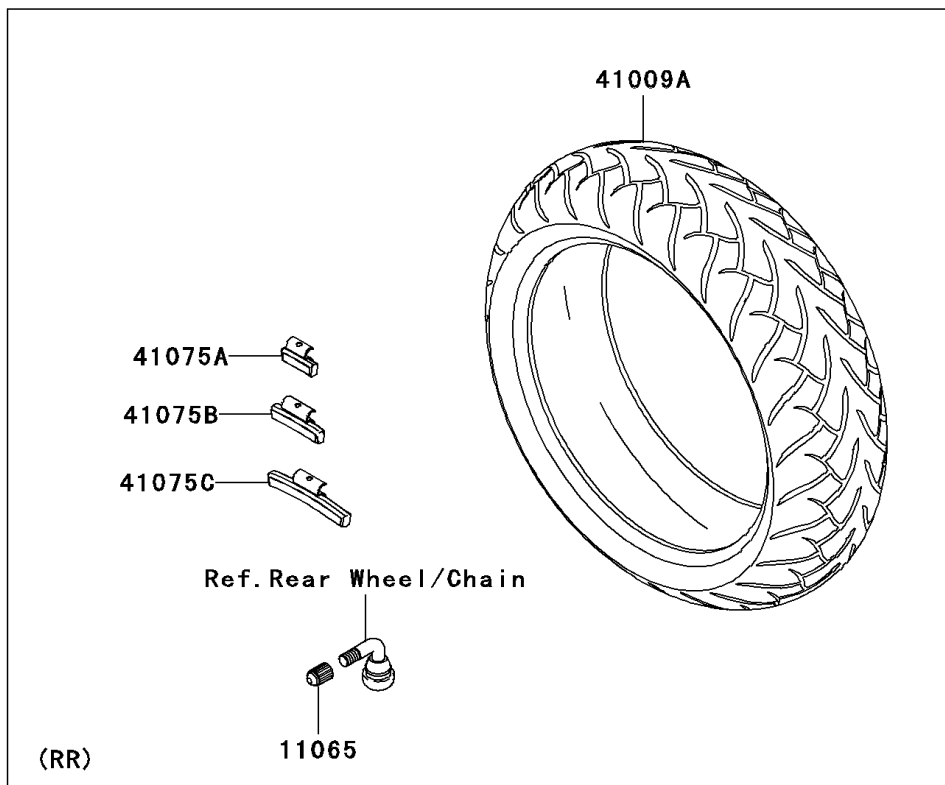

2007 Vulcan® 900 Custom PARTS DIAGRAM

Tires

F2210

2007 Vulcan® 900 Custom PARTS LIST

Tires

ITEM NAME	PART NUMBER	QUANTITY
CAP (Ref # 11065)	11065-1112	1
TIRE,FR,80/90-21 48H,D404FJ(D) (Ref # 41009)	41009-0155	1
TIRE,RR,180/70-15 76H,D404(D) (Ref # 41009A)	41009-0156	1
BALANCER-WHEEL,10G,SILVER (Ref # 41075)	41075-0007	1
BALANCER-WHEEL,10G,SILVER (Ref # 41075A)	41075-0014	1
BALANCER-WHEEL,20G,SILVER (Ref # 41075B)	41075-0015	1
BALANCER-WHEEL,30G,SILVER (Ref # 41075C)	41075-0016	1
BALANCER-WHEEL,30G,SILVER (Ref # 41075D)	41075-0017	1
BALANCER-WHEEL,20G,SILVER (Ref # 41075E)	41075-0018	1