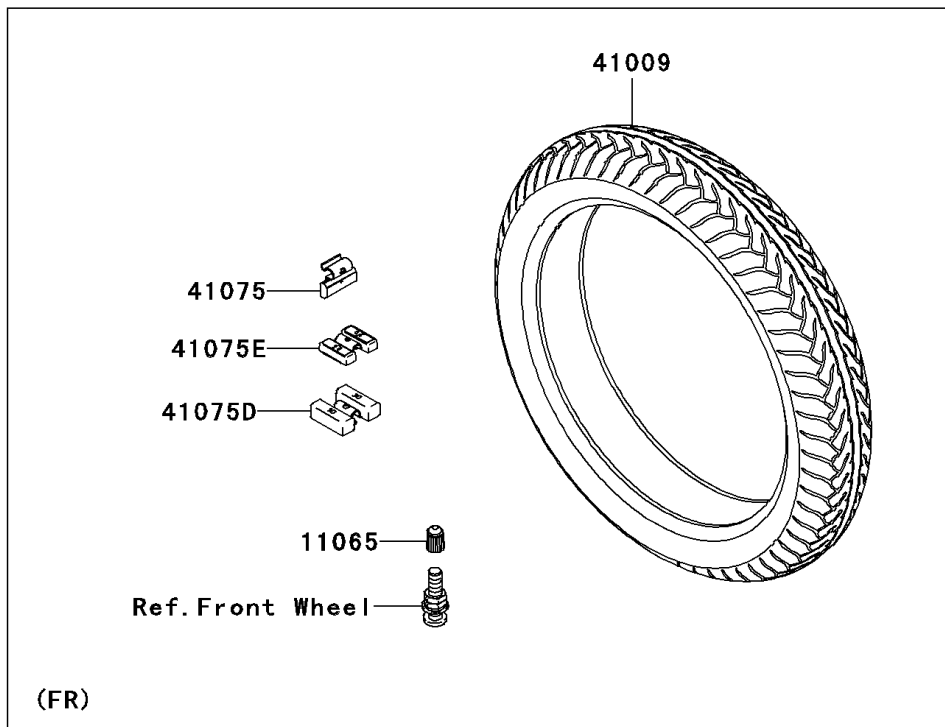

2007 Vulcan® 900 Custom PARTS DIAGRAM

Tires

F2210

2007 Vulcan® 900 Custom PARTS LIST

Tires

ITEM NAME	PART NUMBER	QUANTITY
CAP (Ref # 11065)	11065-1112	1
TIRE,FR,80/90-21 48H,D404FJ(D) (Ref # 41009)	41009-0155	1
TIRE,RR,180/70-15 76H,D404(D) (Ref # 41009A)	41009-0156	1
BALANCER-WHEEL,10G,SILVER (Ref # 41075)	41075-0007	1
BALANCER-WHEEL,10G,SILVER (Ref # 41075A)	41075-0014	1
BALANCER-WHEEL,20G,SILVER (Ref # 41075B)	41075-0015	1
BALANCER-WHEEL,30G,SILVER (Ref # 41075C)	41075-0016	1
BALANCER-WHEEL,30G,SILVER (Ref # 41075D)	41075-0017	1
BALANCER-WHEEL,20G,SILVER (Ref # 41075E)	41075-0018	1